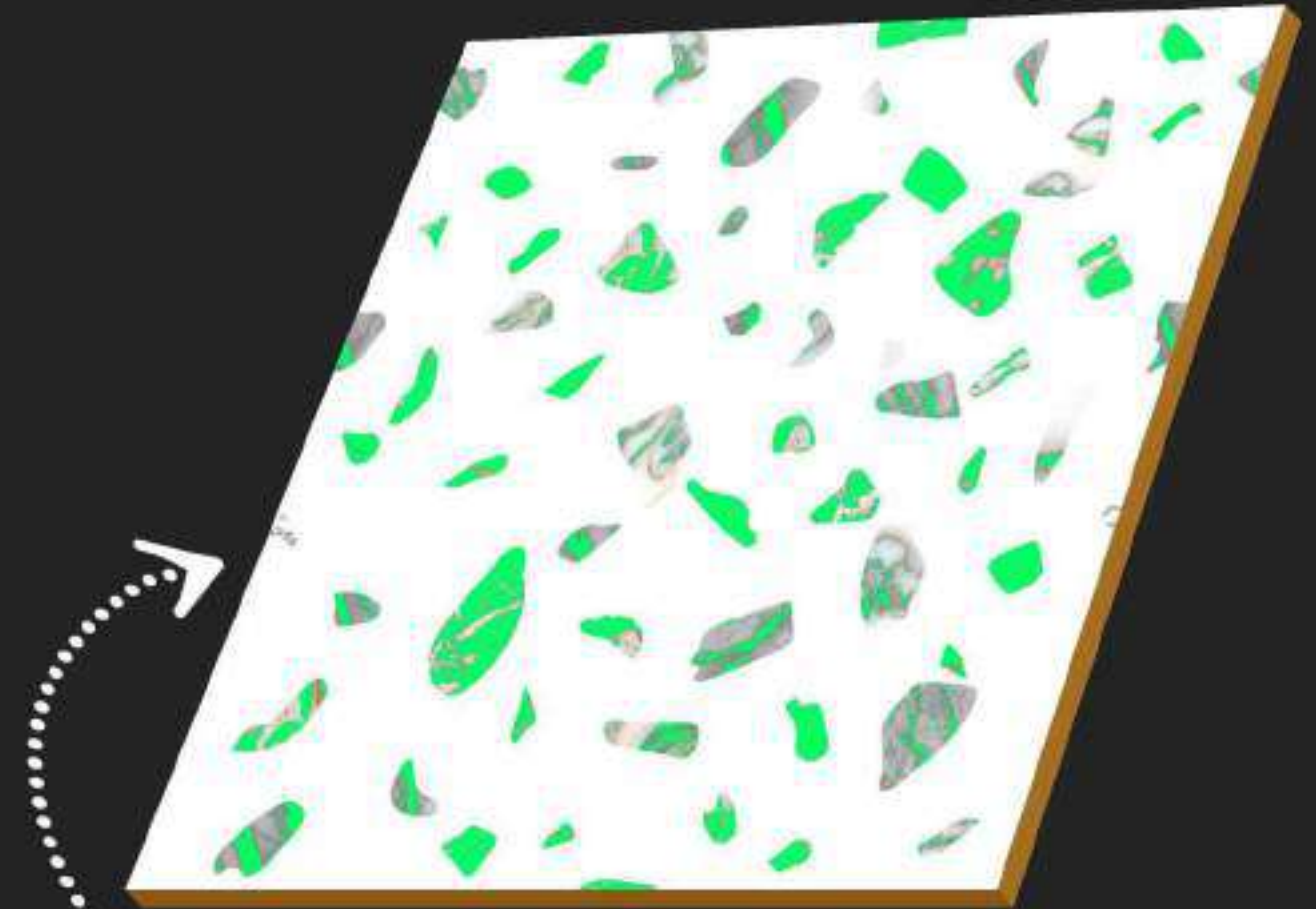

Restaurants

600 x
600 mm

CARVING
SURFACE

MATT
FINISH

WATER
PROOF

Carving
Surface

C-121

APPLICATION AREA