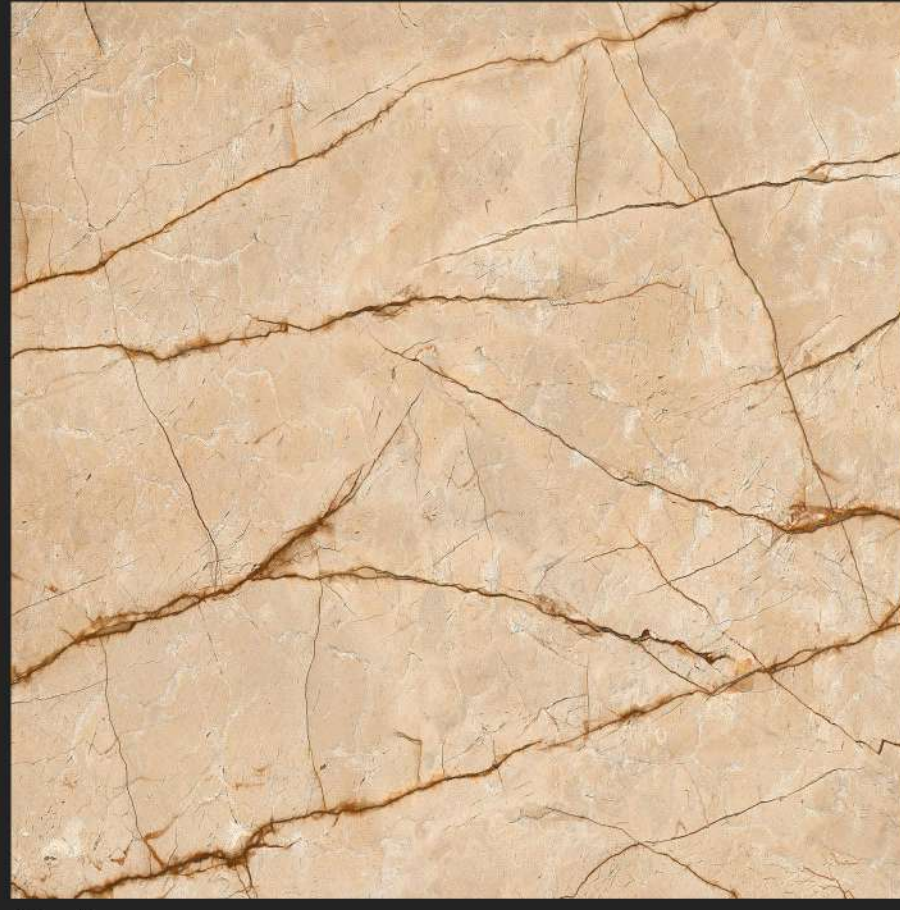

600 x
600 mm

CARVING
SURFACE

MATT
FINISH

WATER
PROOF

Carving
Surface

C-171

R-2

APPLICATION AREA

TILES
OF
INDIA

- Airports
- Hotels
- Offices
- Museums
- Shops
- Homes
- Spa & Wellness
- Restaurants