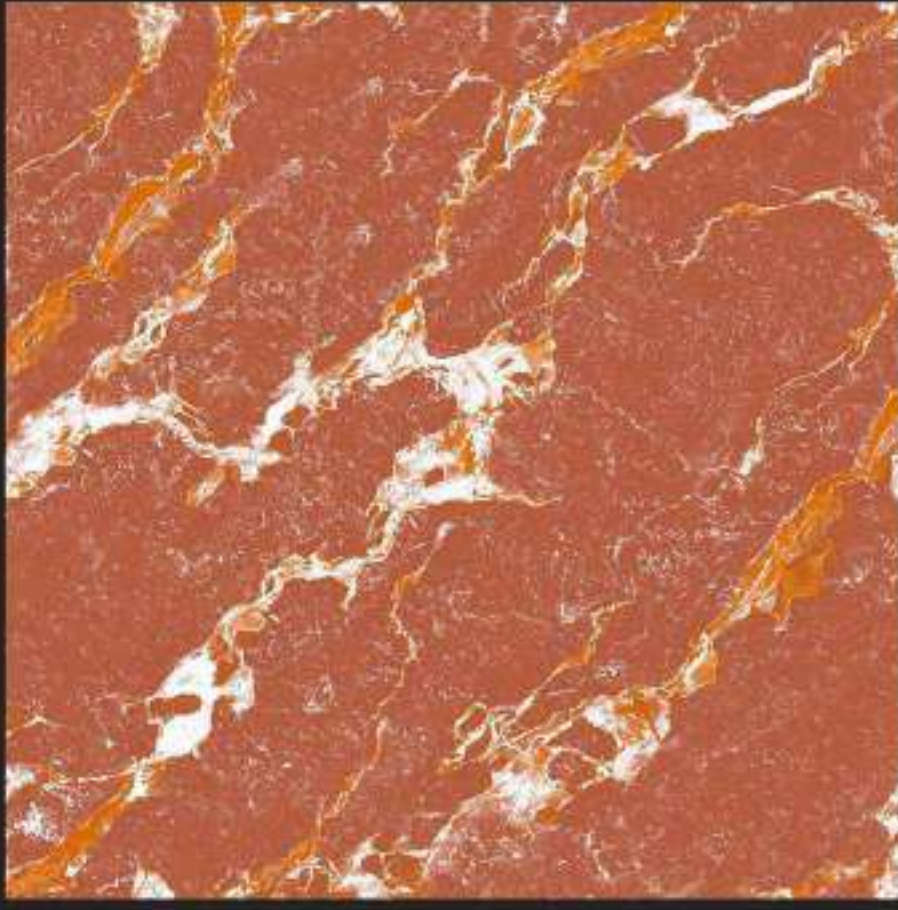

- Airports
- Hotels
- Offices
- Museums
- Shops
- Homes
- Spa & Wellness
- Restaurants

600 x
600 mm

CARVING
SURFACE

MATT
FINISH

WATER
PROOF

Carving
Surface

C-105

APPLICATION AREA