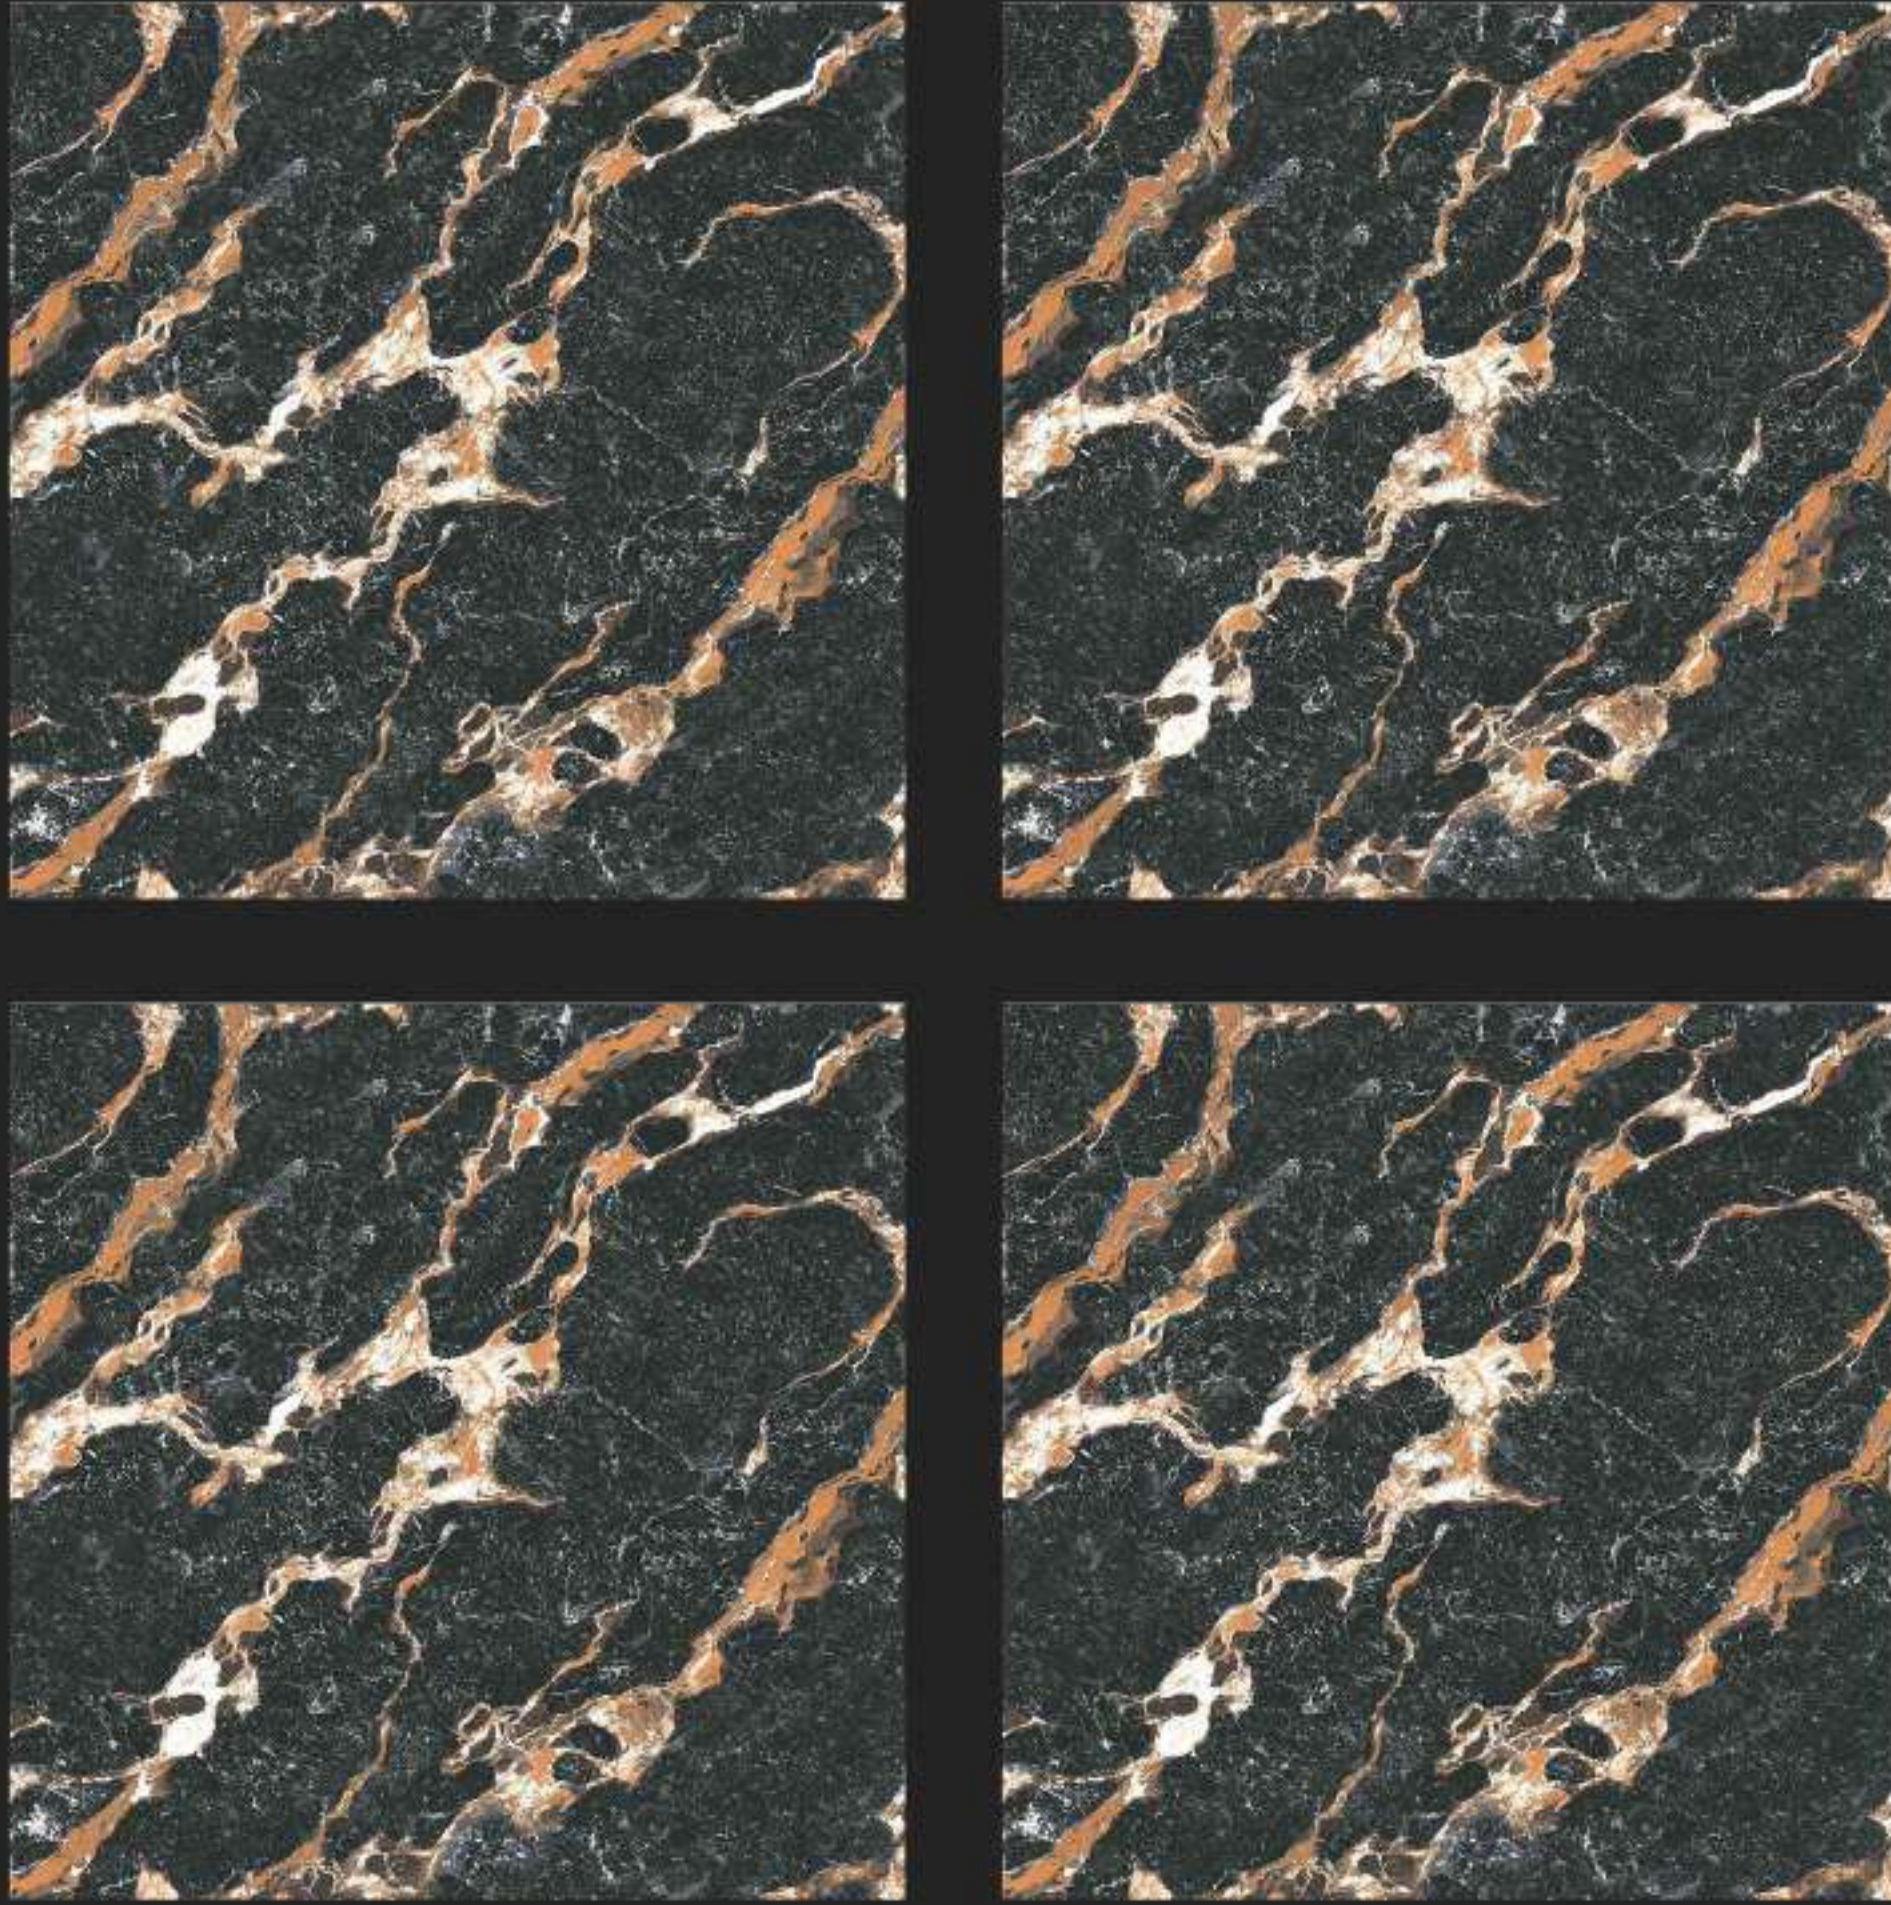

C-102

TILES
OF
INDIA

600 x
600 mm

CARVING
SURFACE

MATT
FINISH

WATER
PROOF

Carving
Surface

C-103