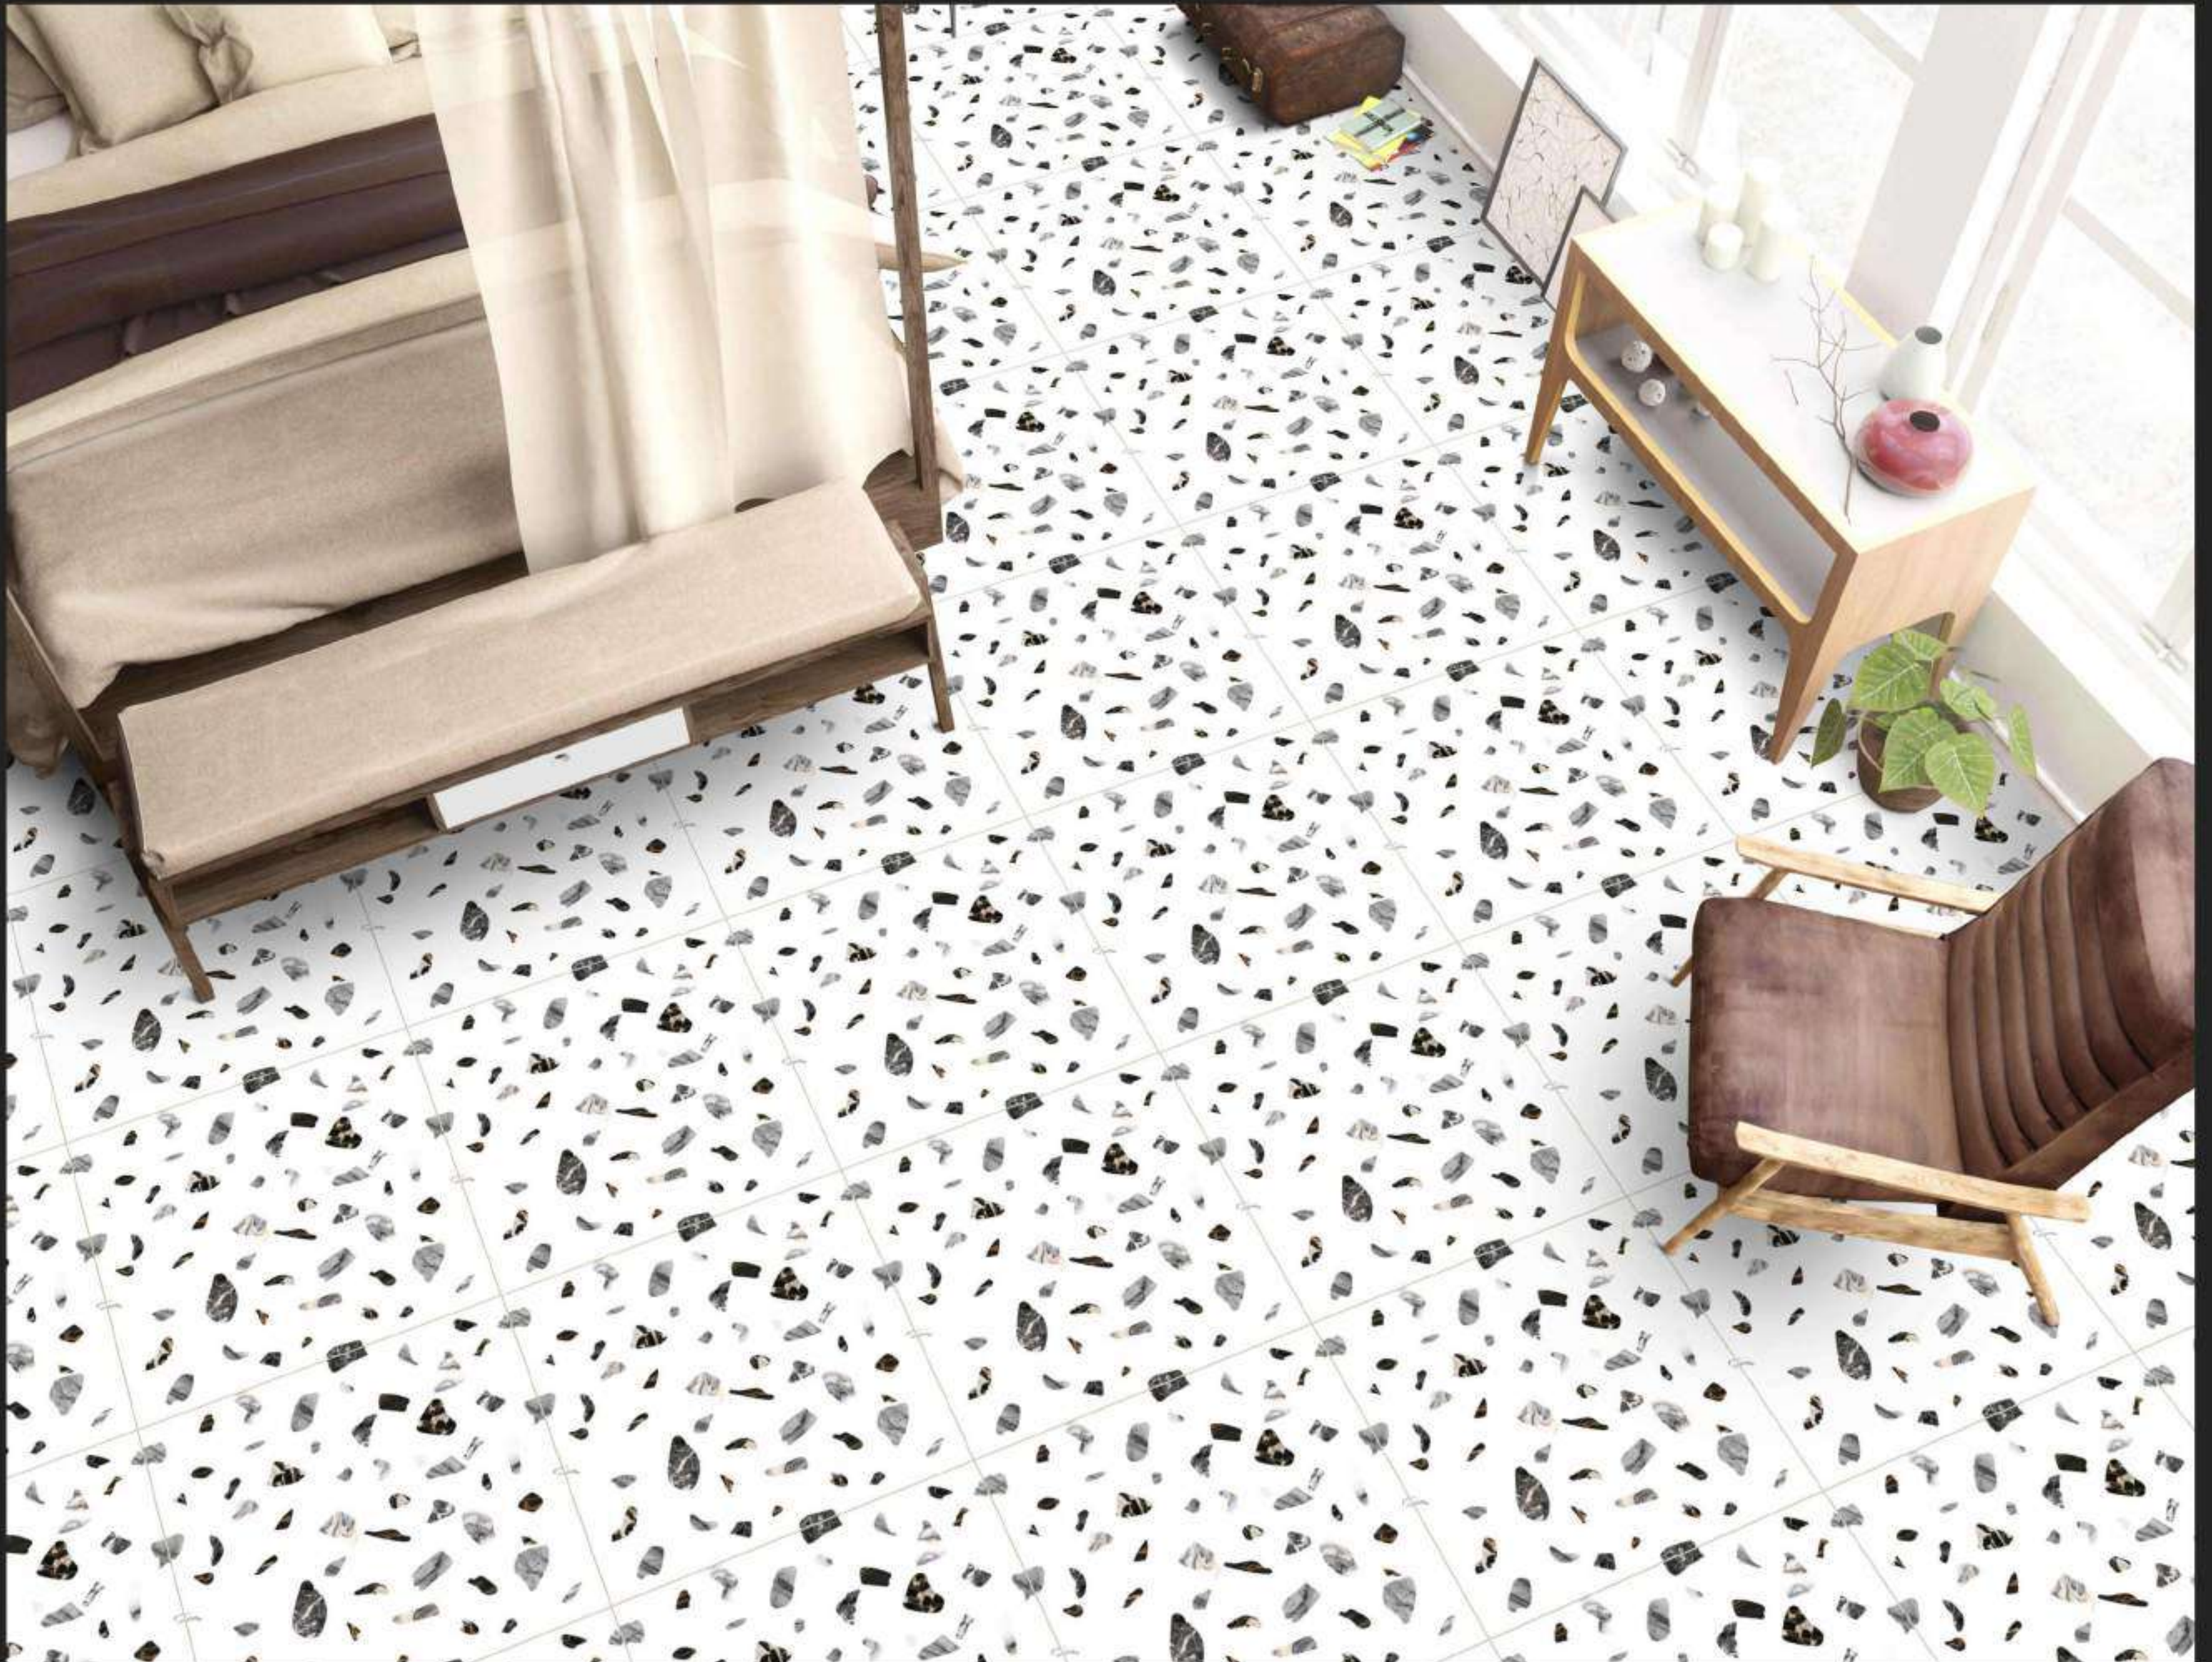

600 x
600 mm

CARVING
SURFACE

MATT
FINISH

WATER
PROOF

Carving
Surface

C-121

APPLICATION AREA

TILES
OF
INDIA

Airports

Hotels

Offices

Museums

Shops

Homes

Spa & Wellness

Restaurants