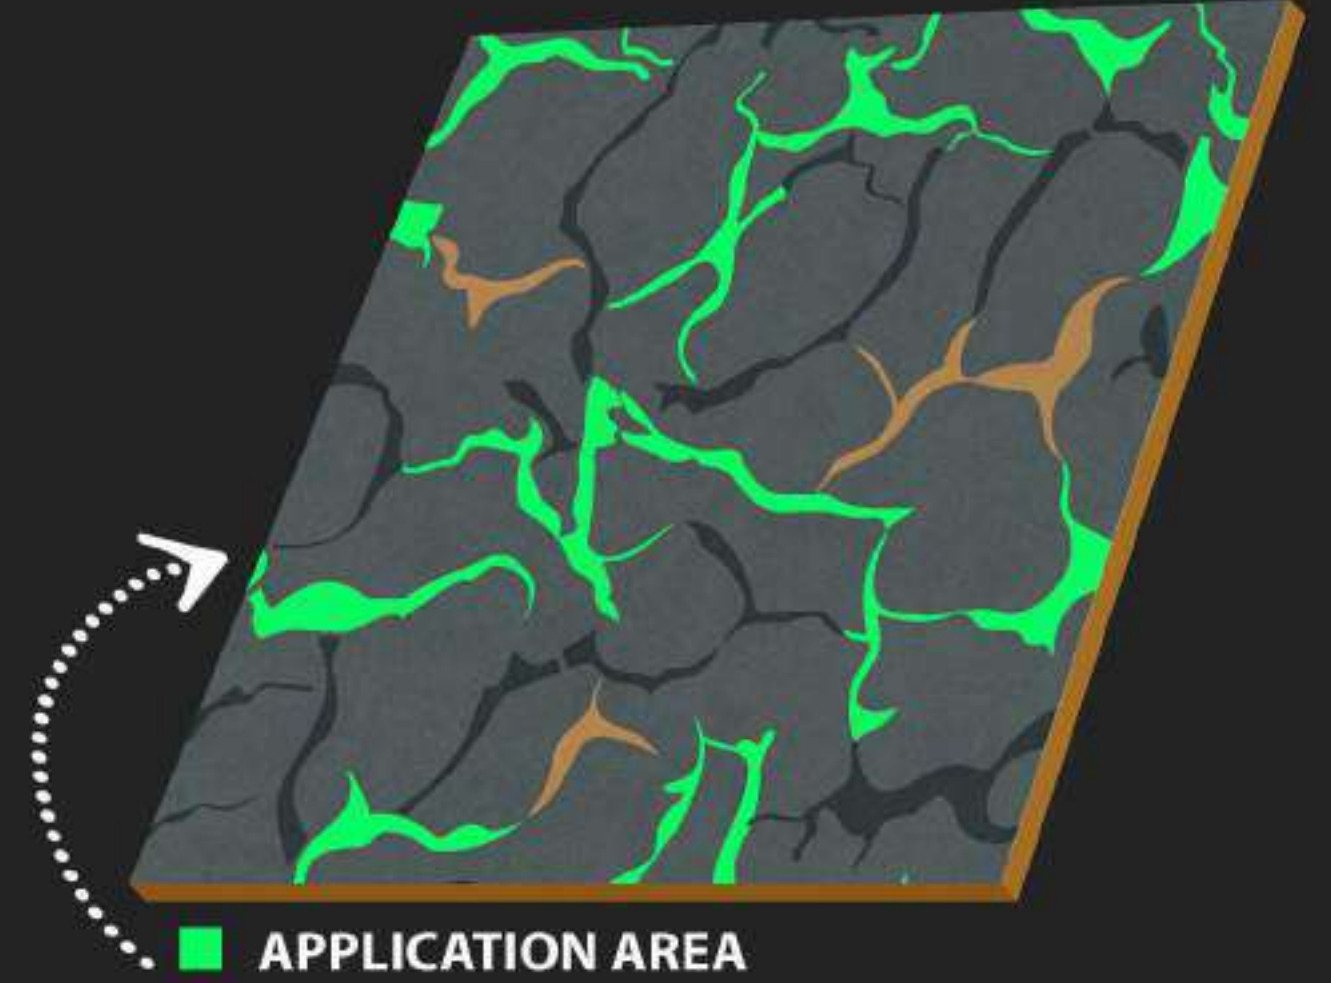

Spa & Wellness

Restaurants

600 x
600 mm

CARVING
SURFACE

MATT
FINISH

WATER
PROOF

Carving
Surface

C-116