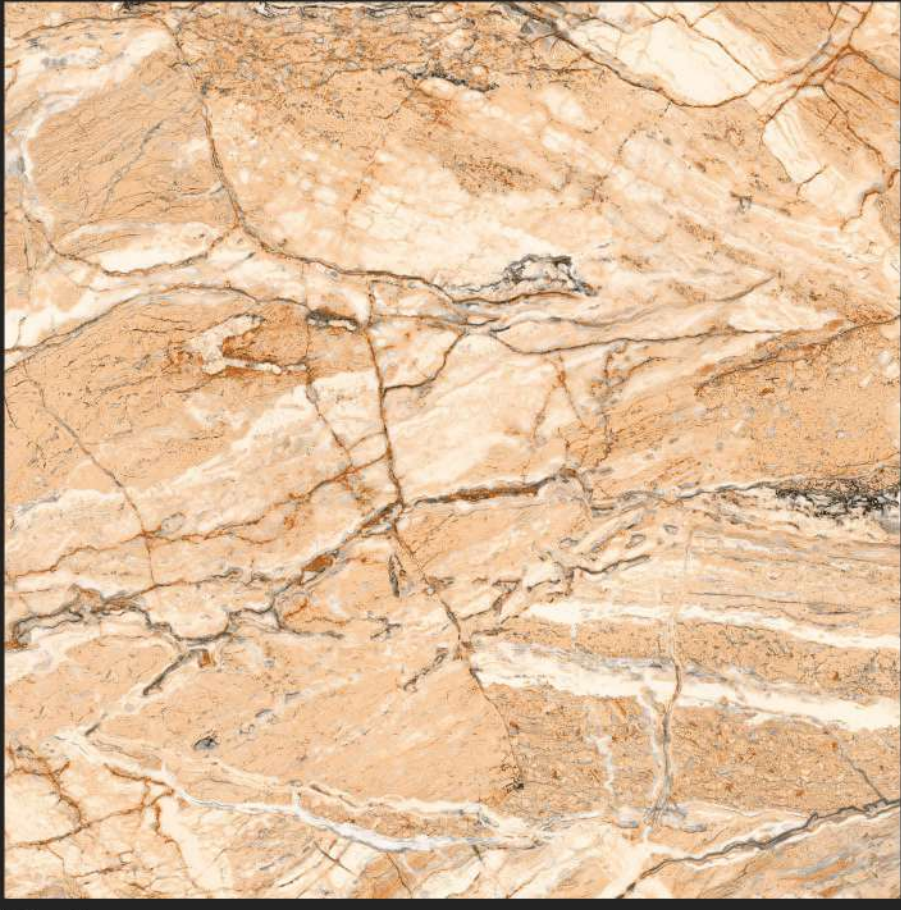

Spa & Wellness

Restaurants

600 x
600 mm

CARVING
SURFACE

MATT
FINISH

WATER
PROOF

Carving
Surface

C-174