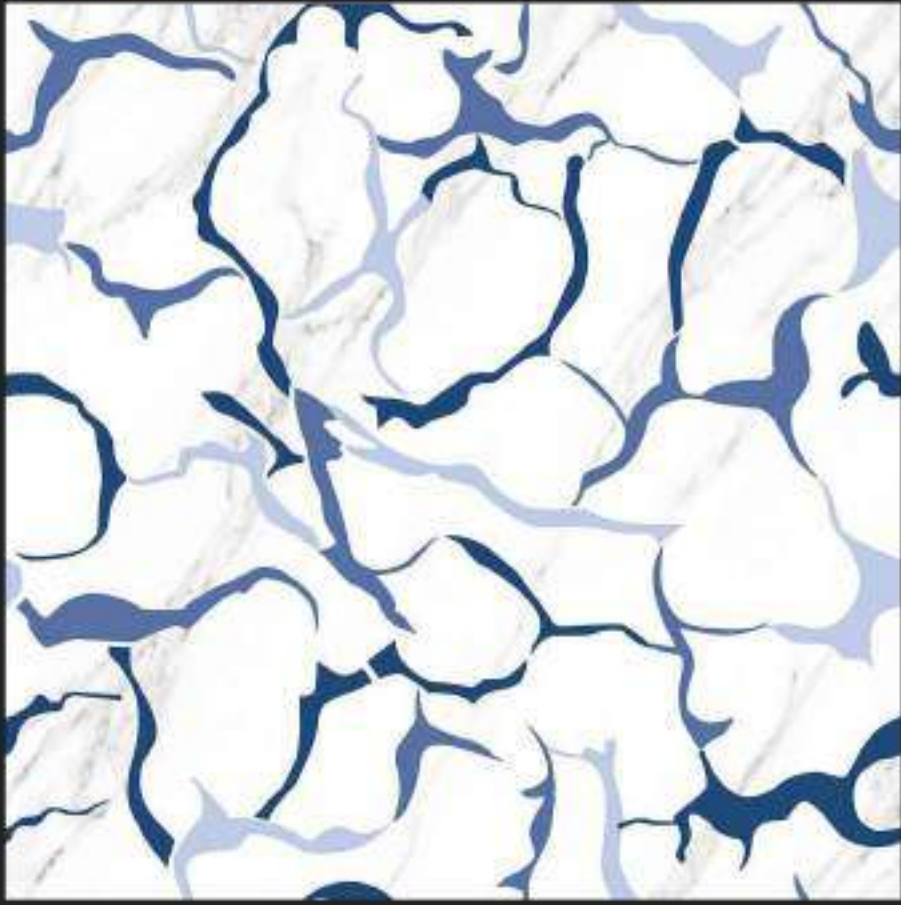

Spa & Wellness

Restaurants

600 x
600 mm

CARVING
SURFACE

MATT
FINISH

WATER
PROOF

Carving
Surface

C-115