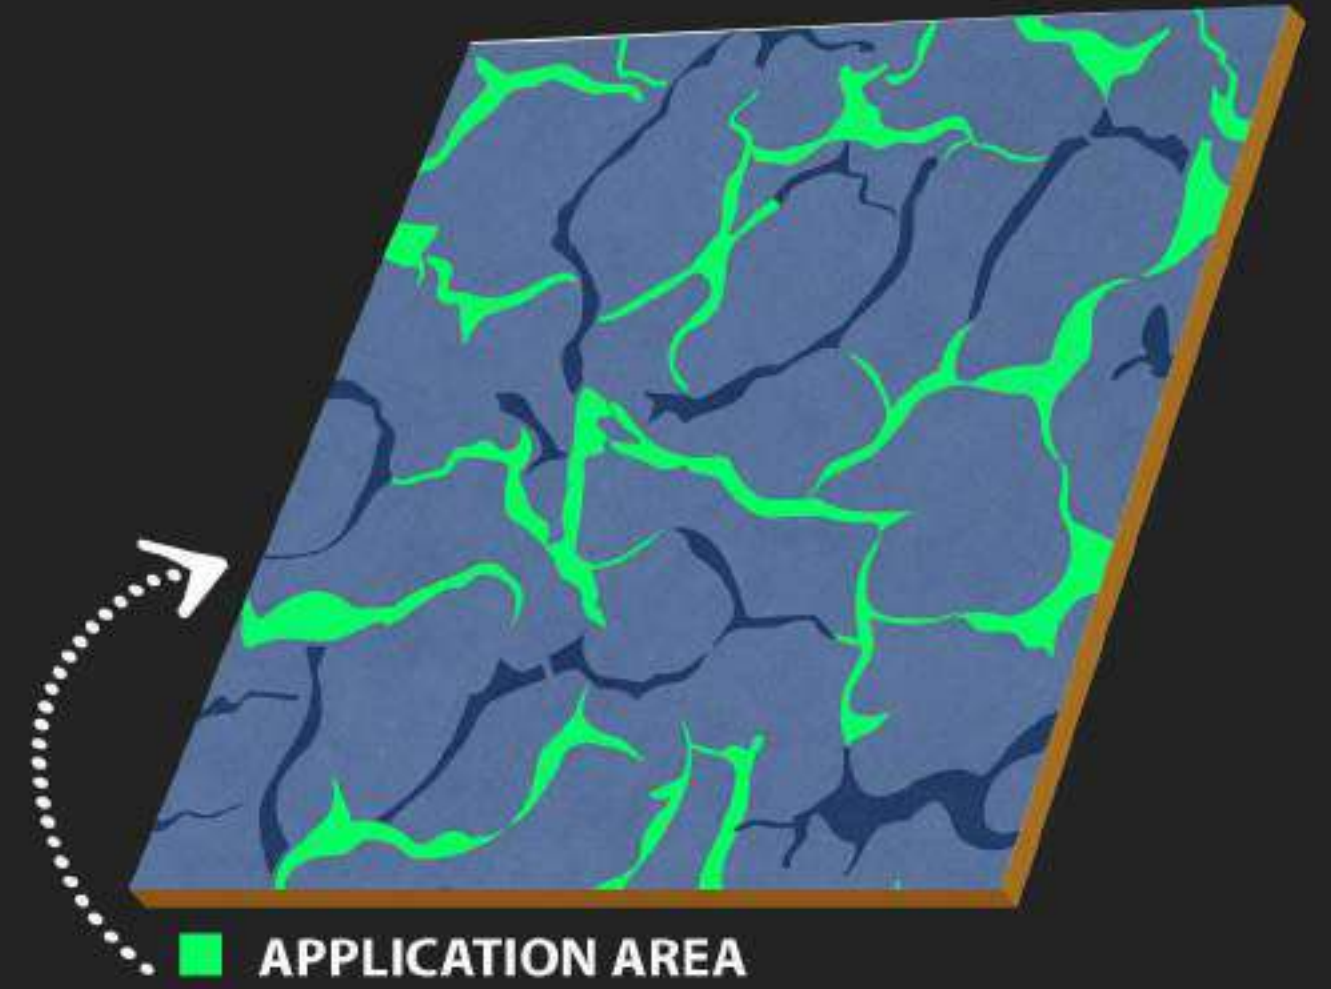

600 x
600 mm

CARVING
SURFACE

MATT
FINISH

WATER
PROOF

Carving
Surface

C-112

APPLICATION AREA

TILES
OF
INDIA

Airports

Hotels

Offices

Museums

Shops

Homes

Spa & Wellness

Restaurants