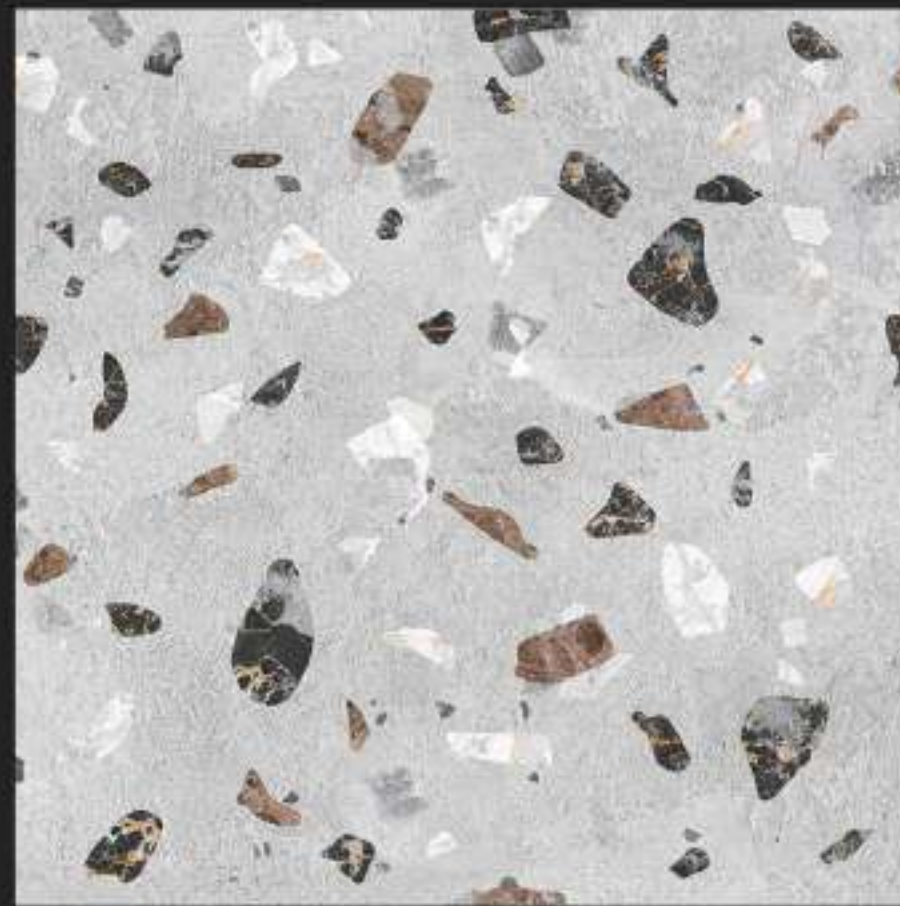

Restaurants

600 x
600 mm

CARVING
SURFACE

MATT
FINISH

WATER
PROOF

Carving
Surface

C-117

APPLICATION AREA