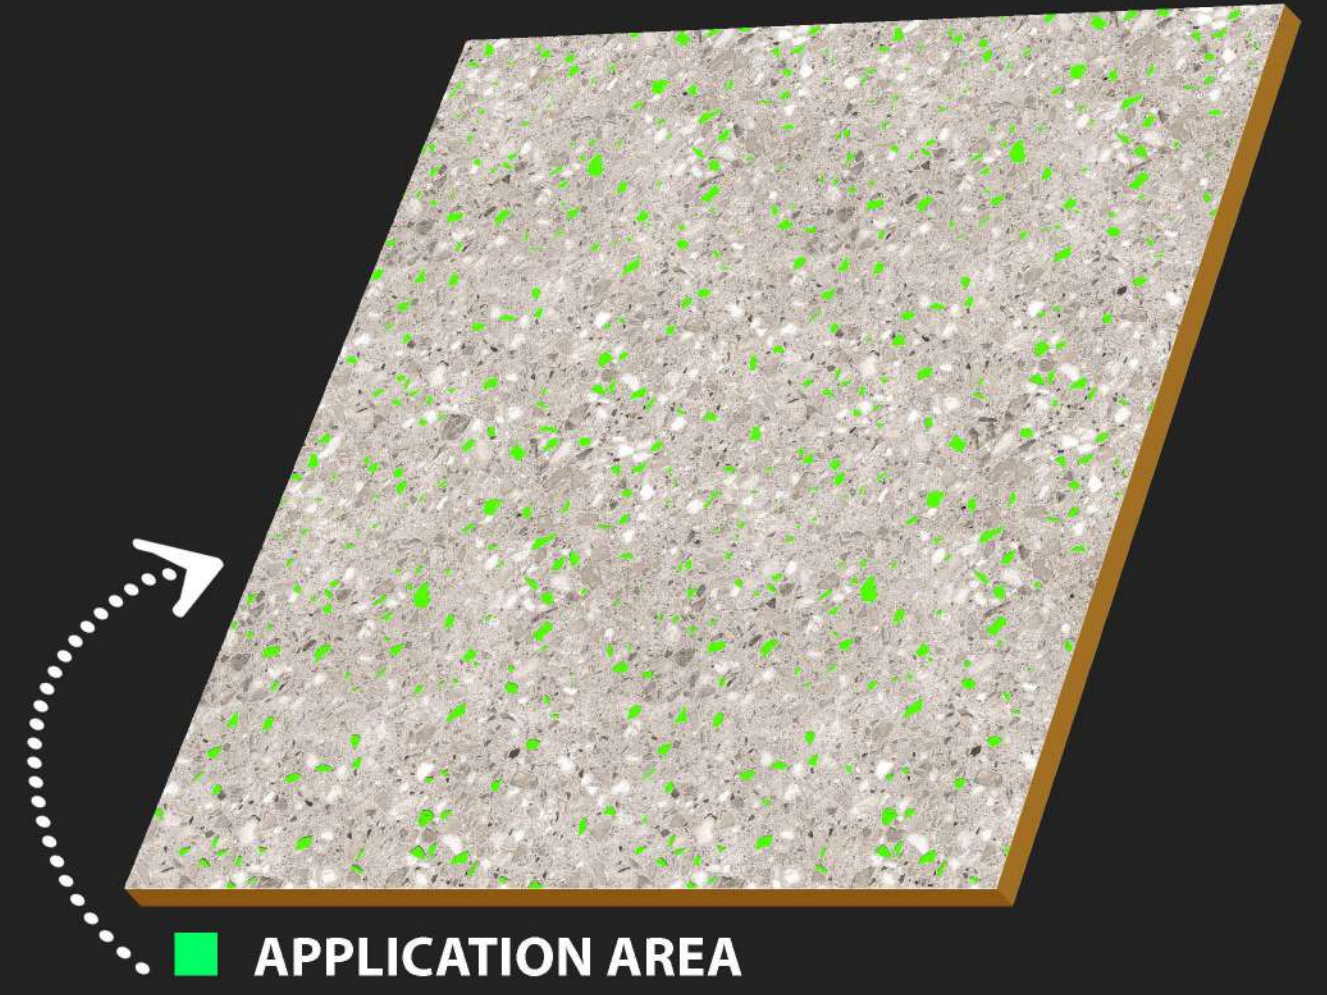

600 x
600 mm

CARVING
SURFACE

MATT
FINISH

WATER
PROOF

Carving
Surface

C-178

APPLICATION AREA

TILES
OF
INDIA

Airports

Hotels

Offices

Museums

Shops

Homes

Spa & Wellness

Restaurants