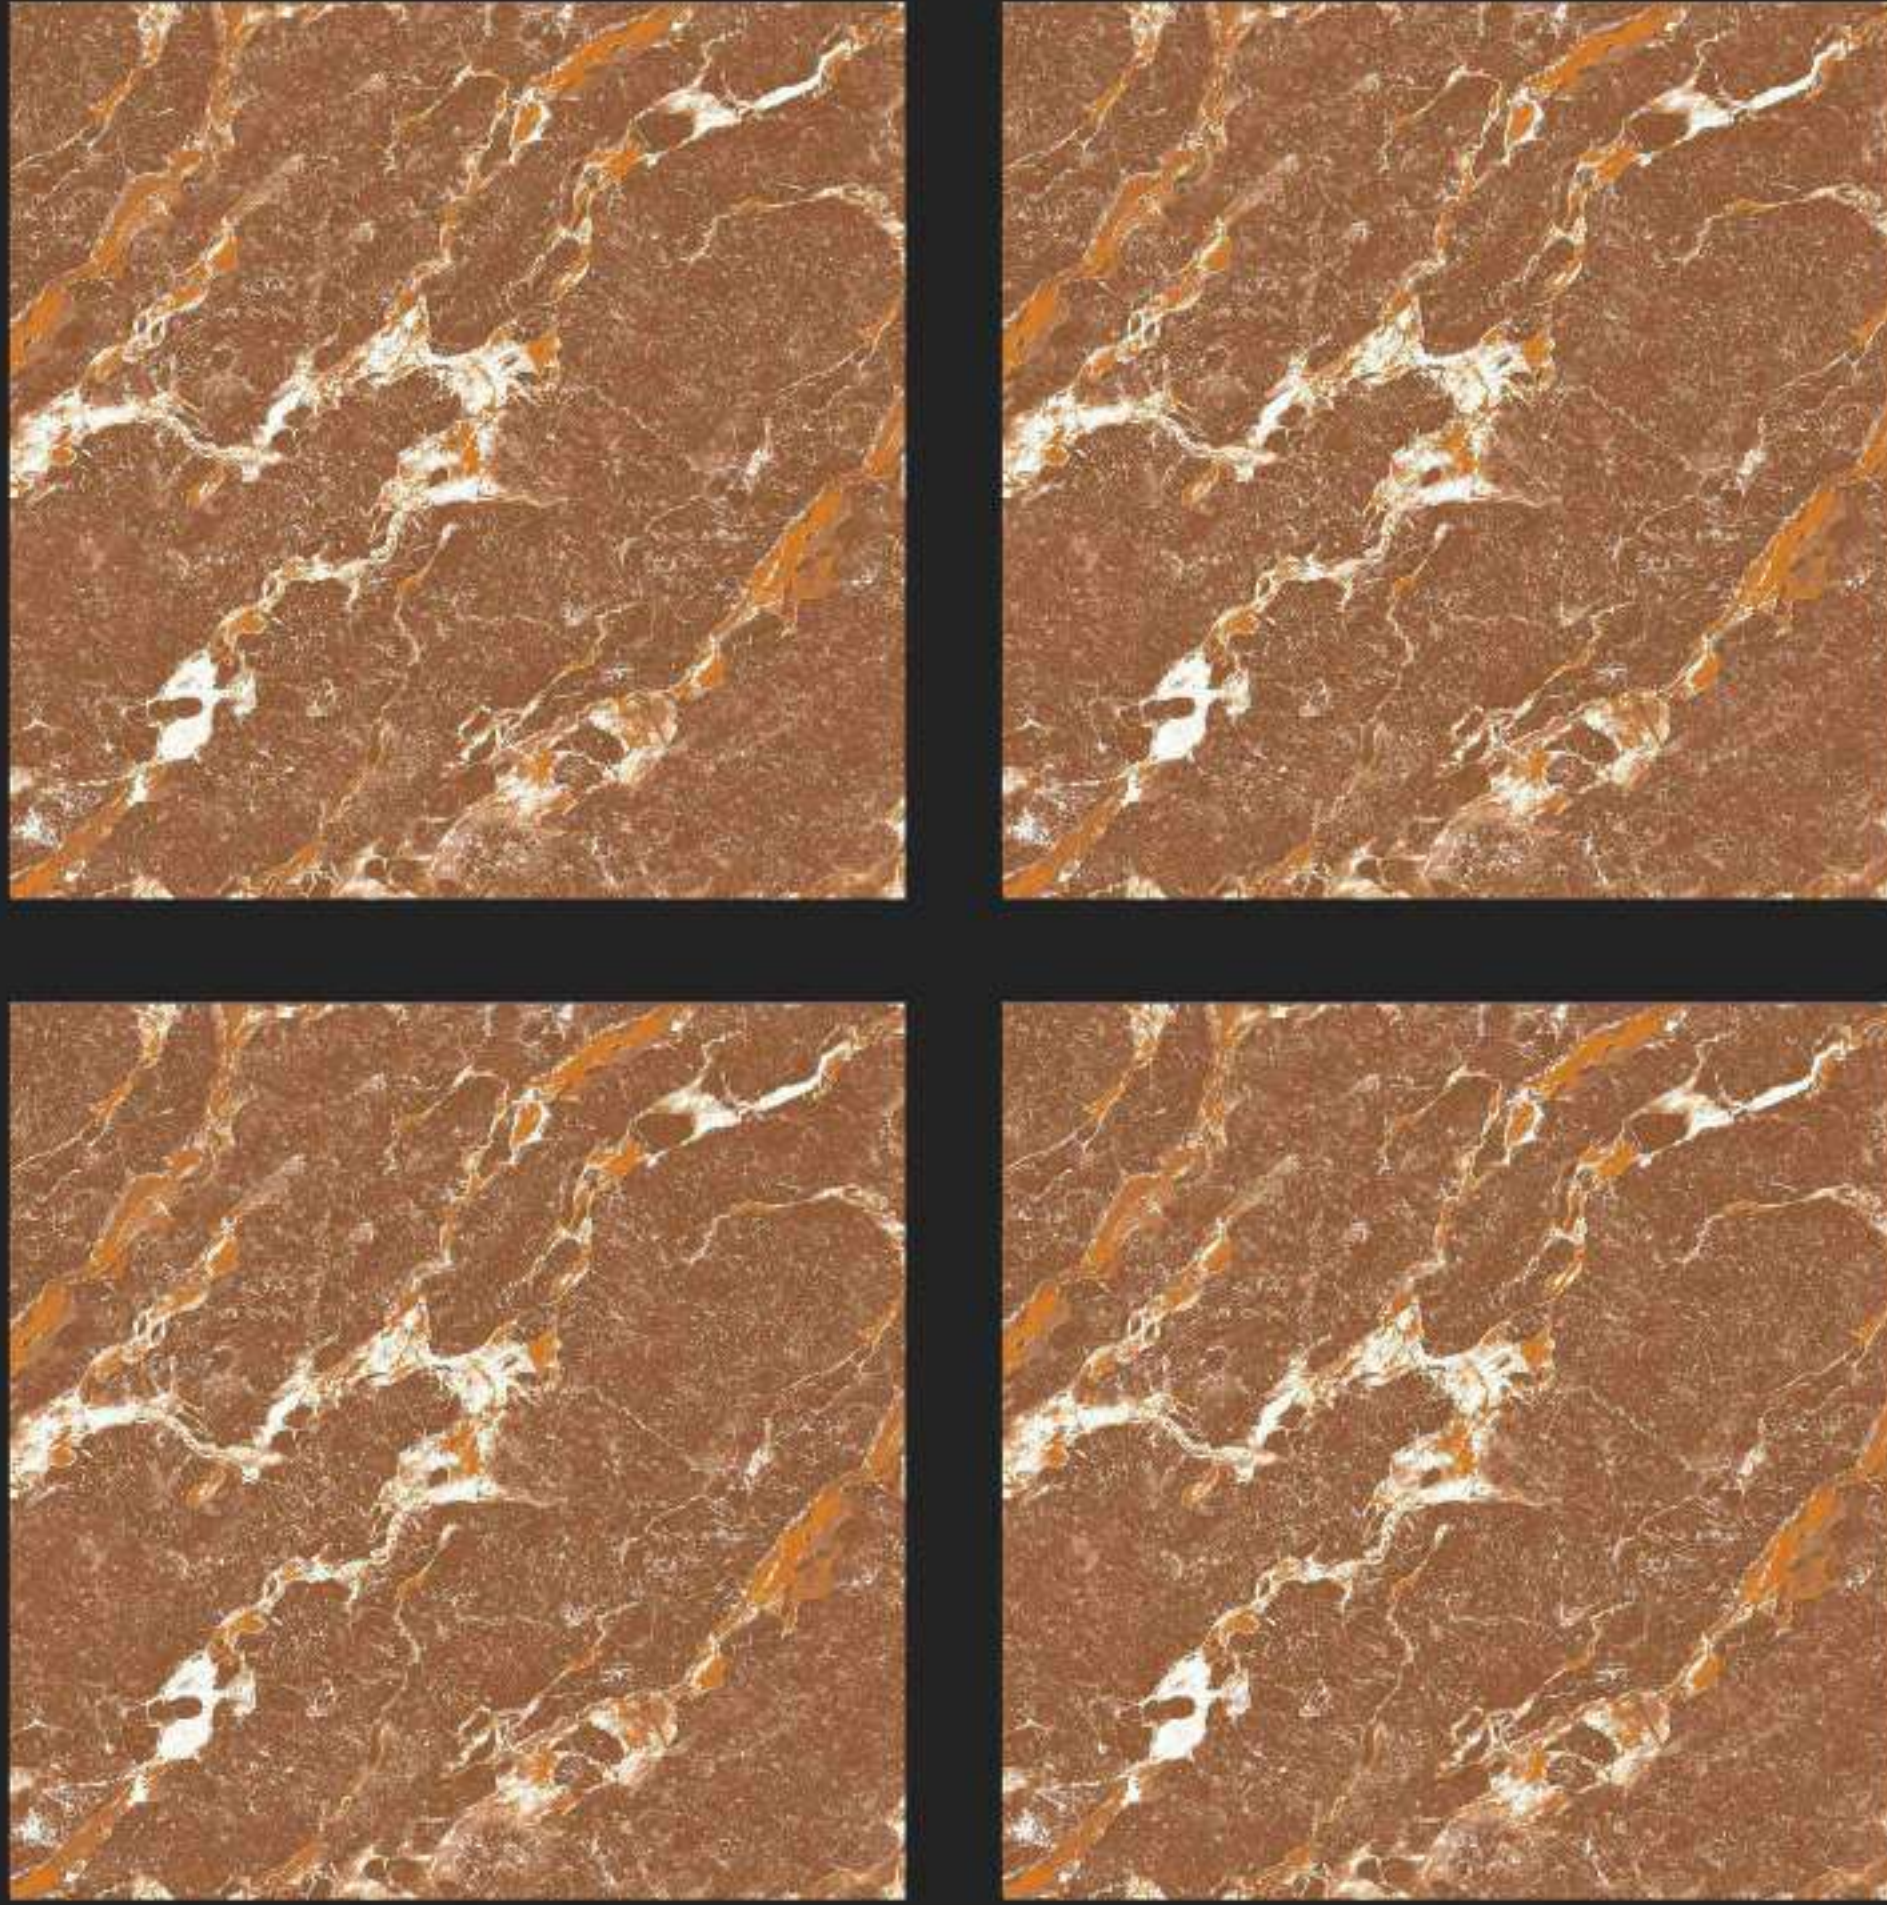

600 x
600 mm

CARVING
SURFACE

MATT
FINISH

WATER
PROOF

Carving
Surface

C-102