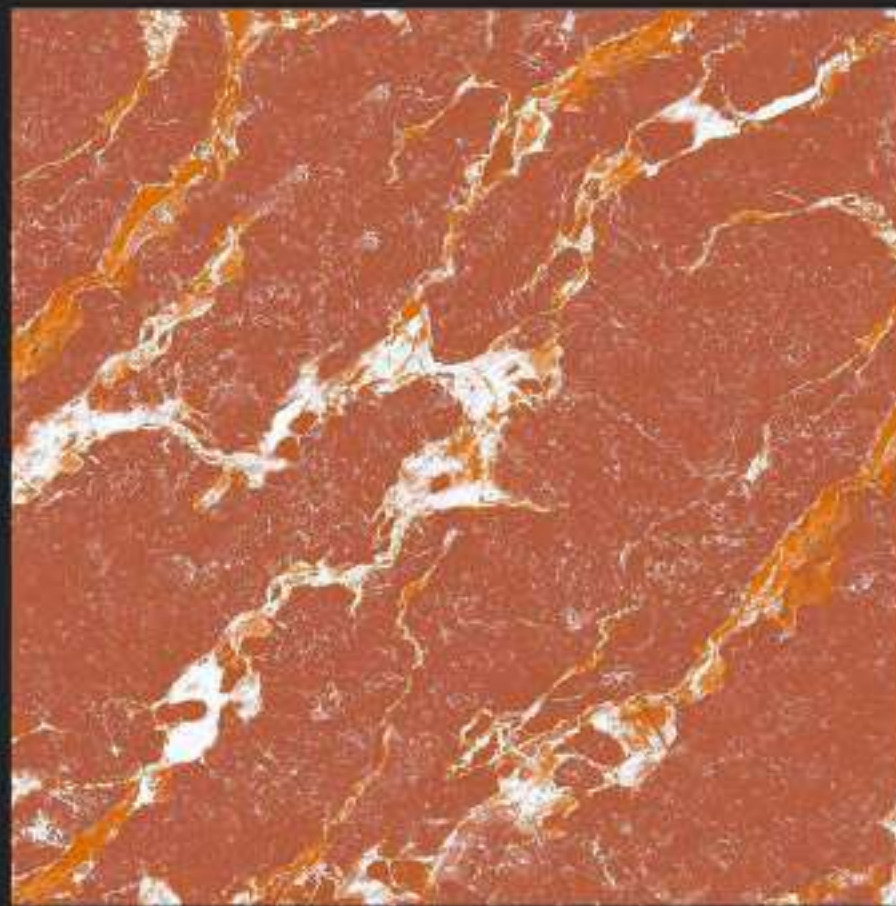

- Airports
- Hotels
- Offices
- Museums
- Shops
- Homes
- Spa & Wellness
- Restaurants

600 x
600 mm

CARVING
SURFACE

MATT
FINISH

WATER
PROOF

Carving
Surface

C-105

APPLICATION AREA