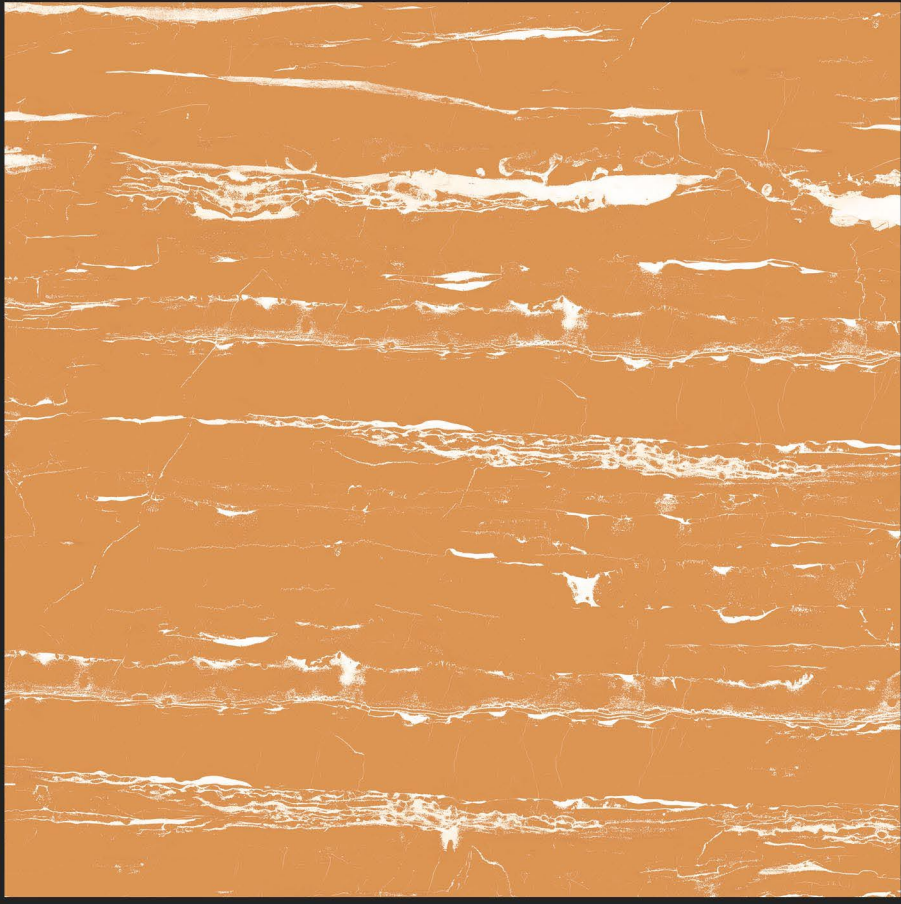

600 x
600 mm

CARVING
SURFACE

MATT
FINISH

WATER
PROOF

Carving
Surface

C-155

R-1

R-2

R-3

R-4

APPLICATION AREA

TILES
OF
INDIA

- Airports
- Hotels
- Offices
- Museums
- Shops
- Homes
- Spa & Wellness
- Restaurants