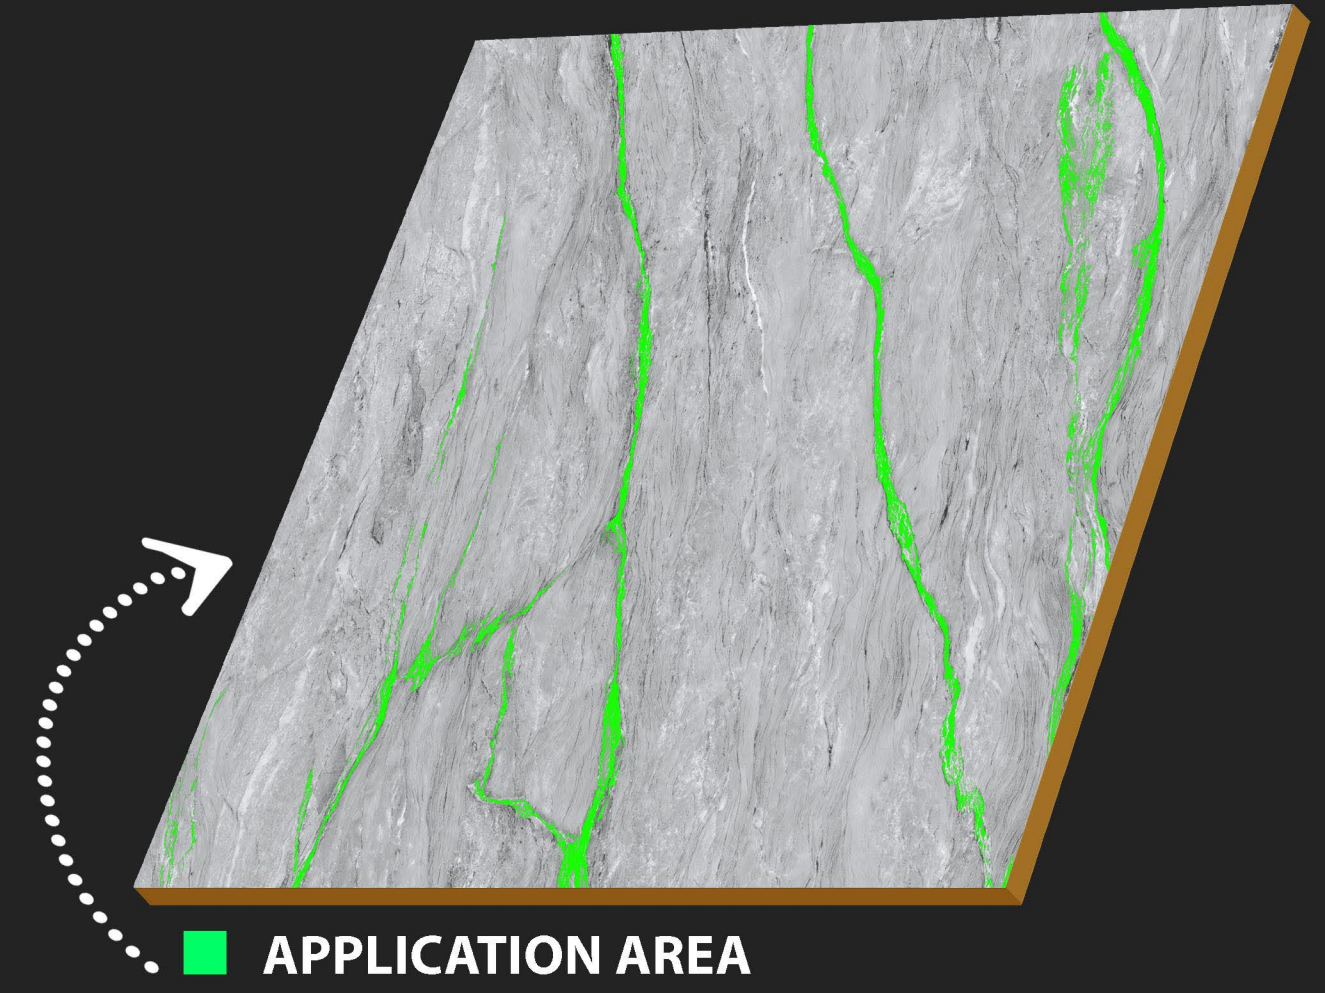

APPLICATION AREA

TILES
OF
INDIA

- Airports
- Hotels
- Offices
- Museums
- Shops
- Homes
- Spa & Wellness
- Restaurants