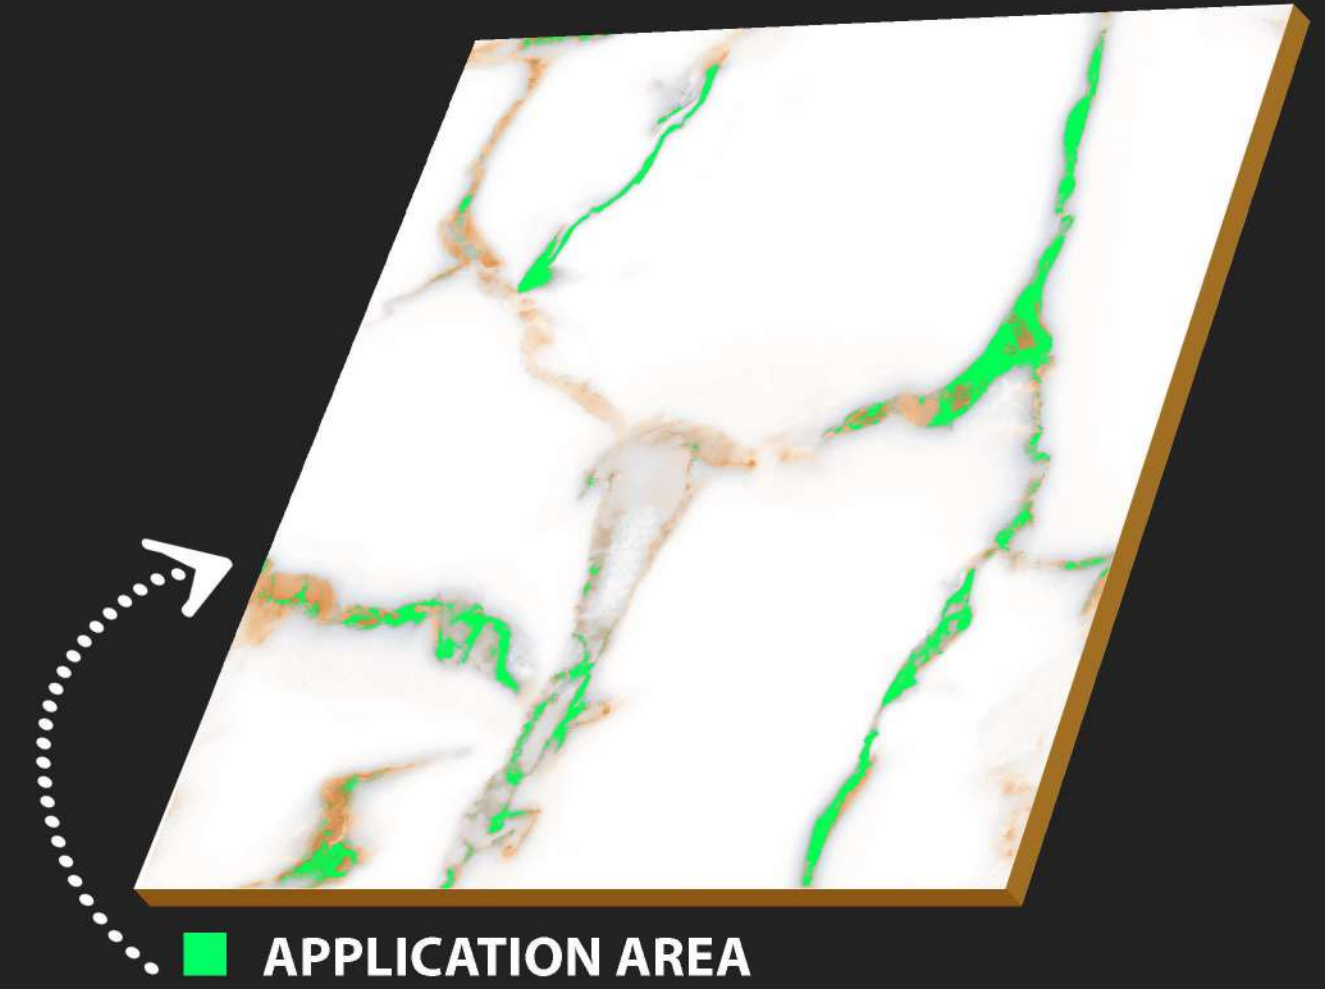

APPLICATION AREA

TILES
OF
INDIA

Airports

Hotels

Offices

Museums

Shops

Homes

Spa & Wellness

Restaurants