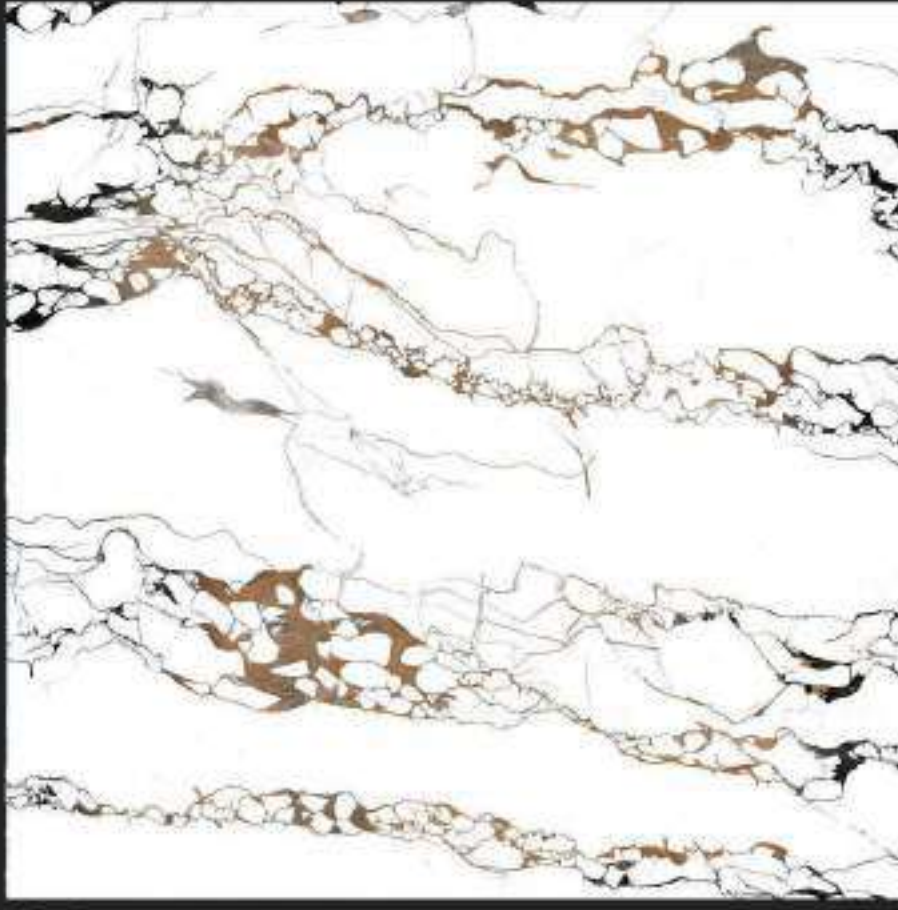

600 x
600 mm

CARVING
SURFACE

MATT
FINISH

WATER
PROOF

Carving
Surface

C-126

R-1