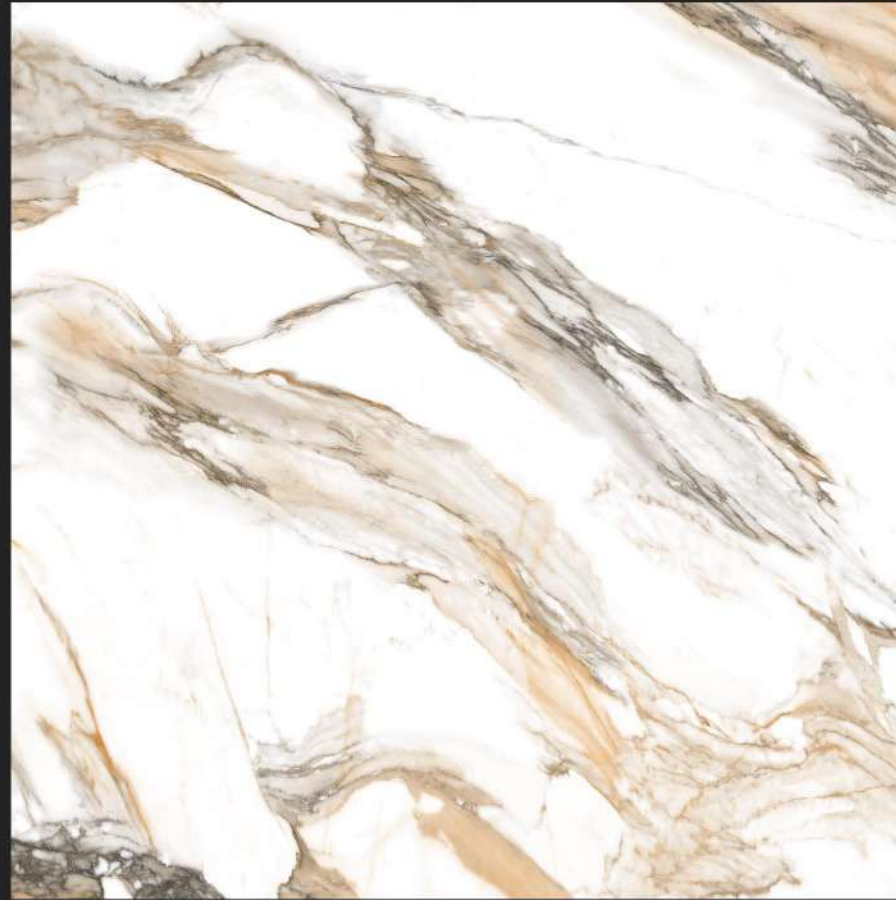

600 x
600 mm

CARVING
SURFACE

MATT
FINISH

WATER
PROOF

Carving
Surface

C-170

R-4

APPLICATION AREA

TILES
OF
INDIA

Airports

Hotels

Offices

Museums

Shops

Homes

Spa & Wellness

Restaurants