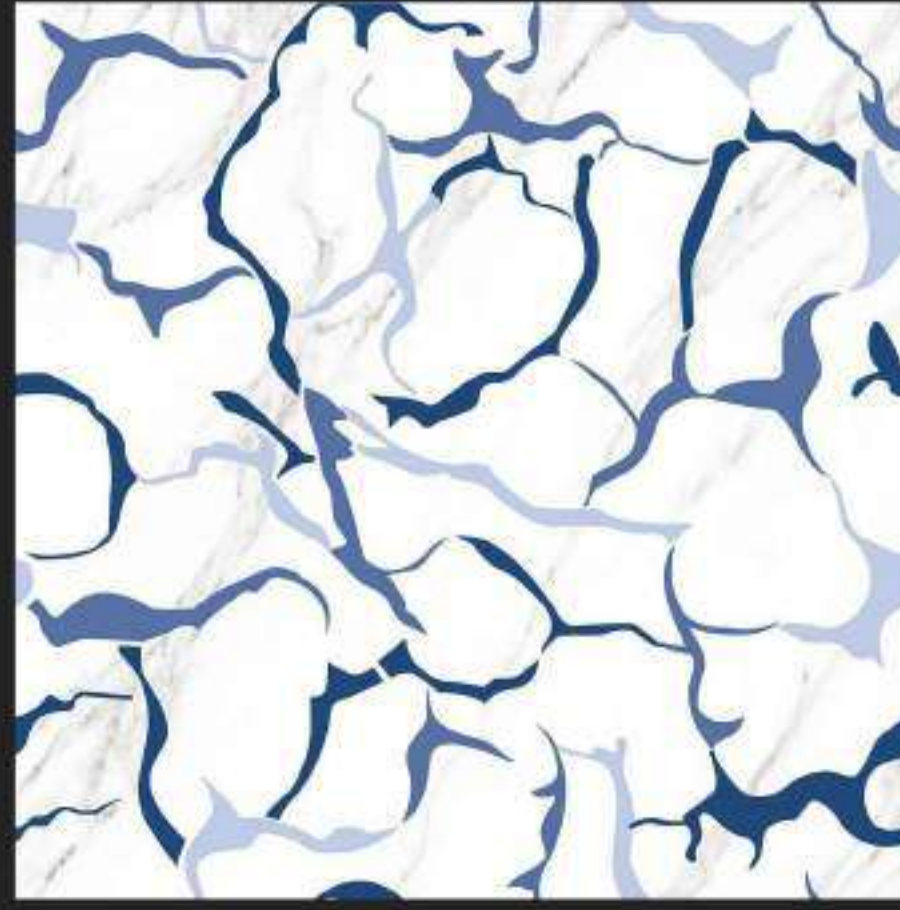

Spa & Wellness

Restaurants

600 x
600 mm

CARVING
SURFACE

MATT
FINISH

WATER
PROOF

Carving
Surface

C-115