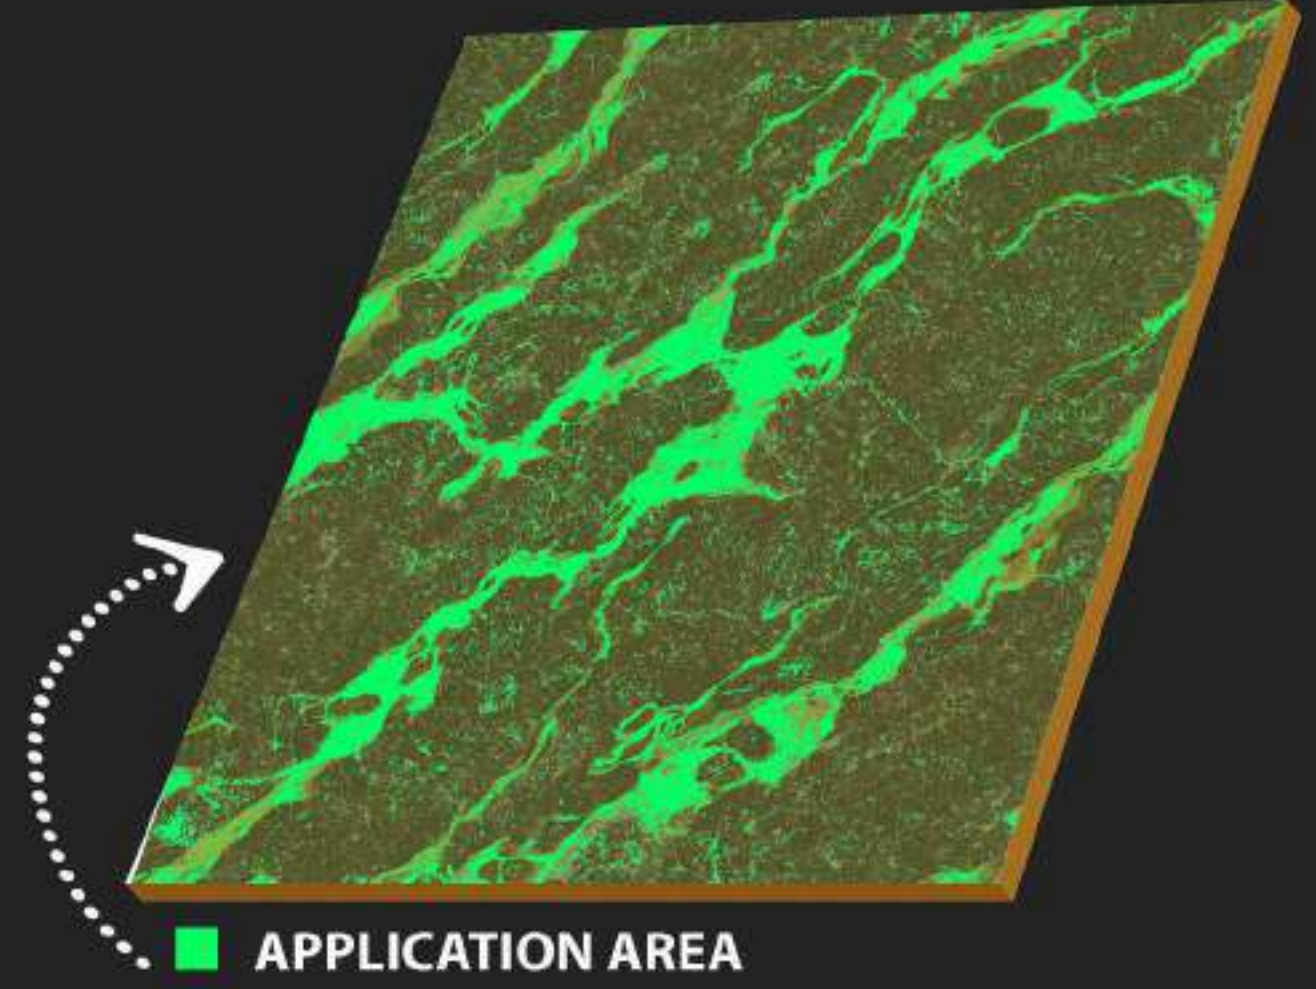

TILES
OF
INDIA

600 x
600 mm

CARVING
SURFACE

MATT
FINISH

WATER
PROOF

Carving
Surface

C-104

TILES
OF
INDIA