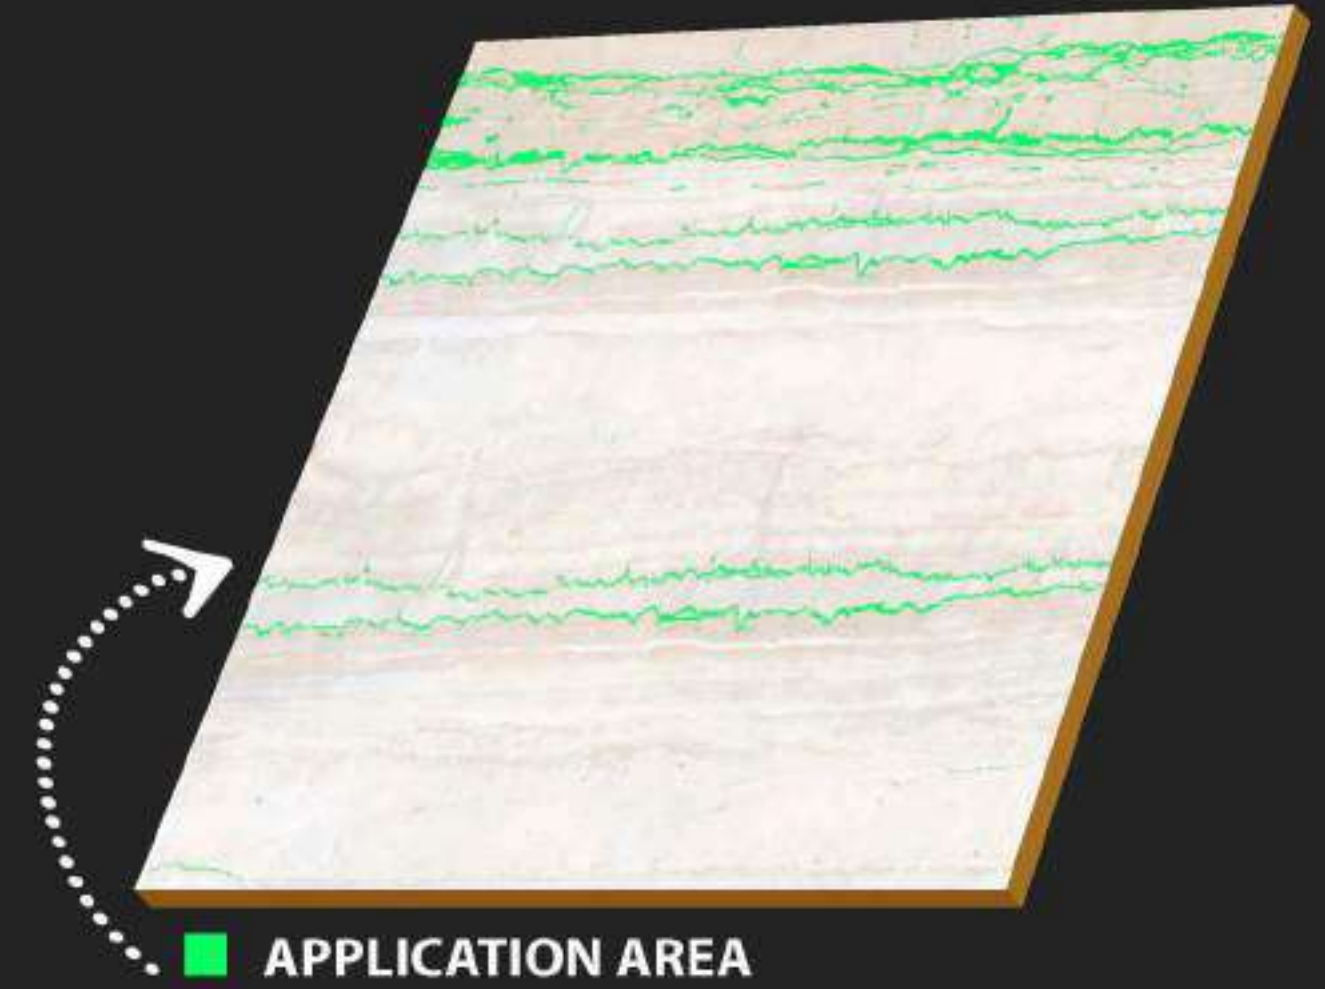

APPLICATION AREA

TILES
OF
INDIA

Airports

Hotels

Offices

Museums

Shops

Homes

Spa & Wellness

Restaurants