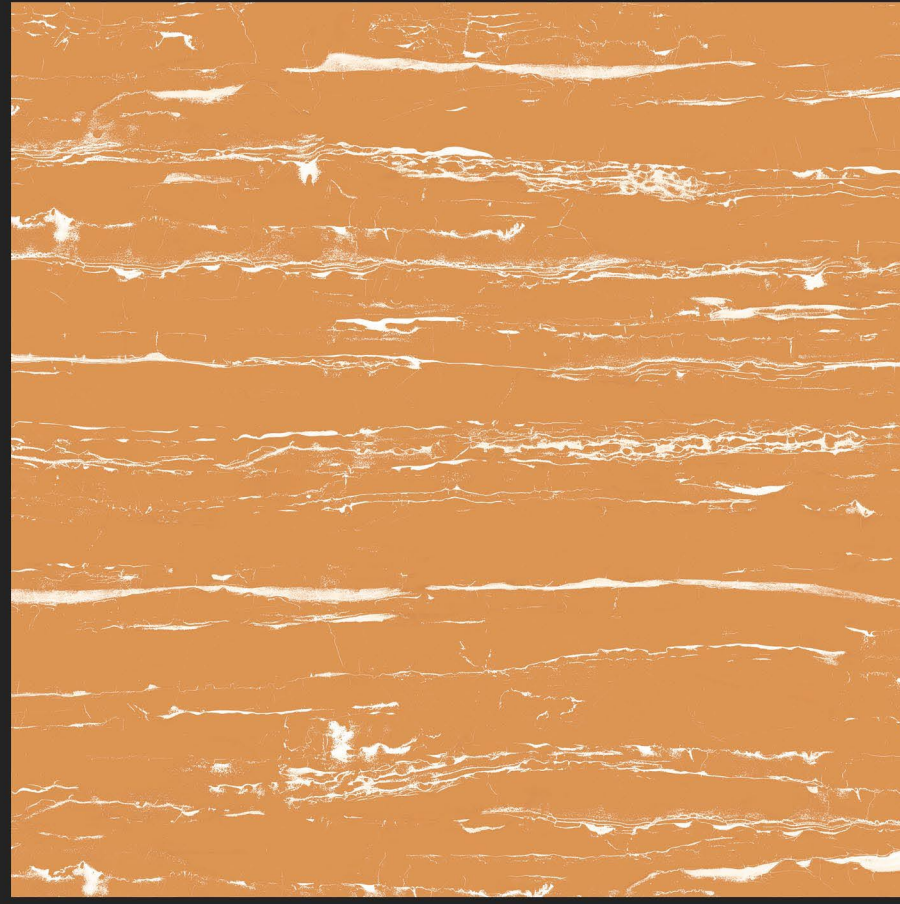

600 x
600 mm

CARVING
SURFACE

MATT
FINISH

WATER
PROOF

Carving
Surface

C-155

R-1

R-2

R-3

R-4

APPLICATION AREA

TILES
OF
INDIA

- Airports
- Hotels
- Offices
- Museums
- Shops
- Homes
- Spa & Wellness
- Restaurants