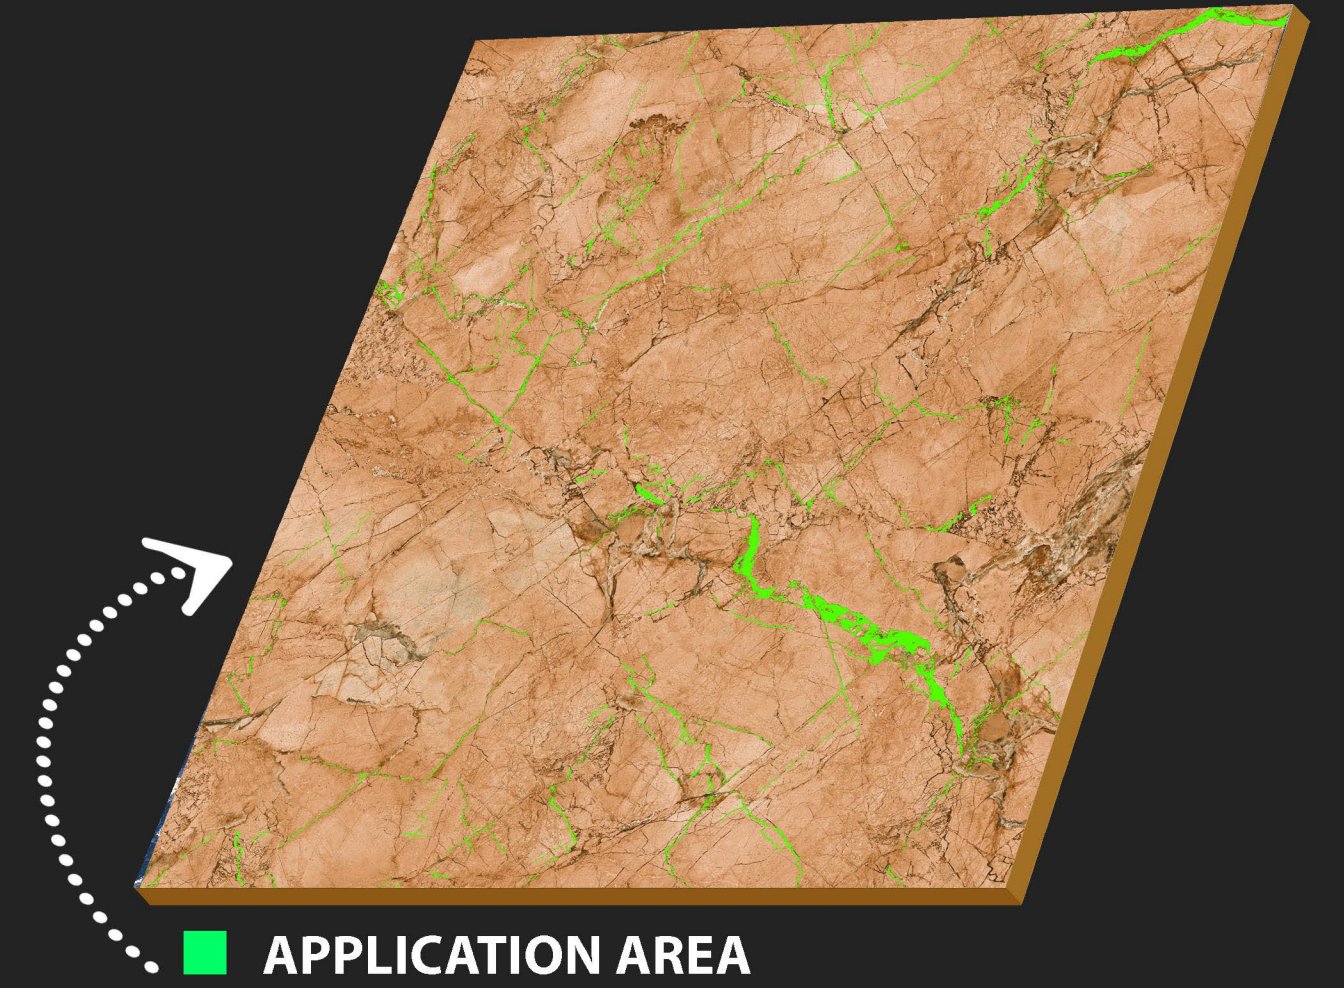

APPLICATION AREA

TILES
OF
INDIA

Airports

Hotels

Offices

Museums

Shops

Homes

Spa & Wellness

Restaurants