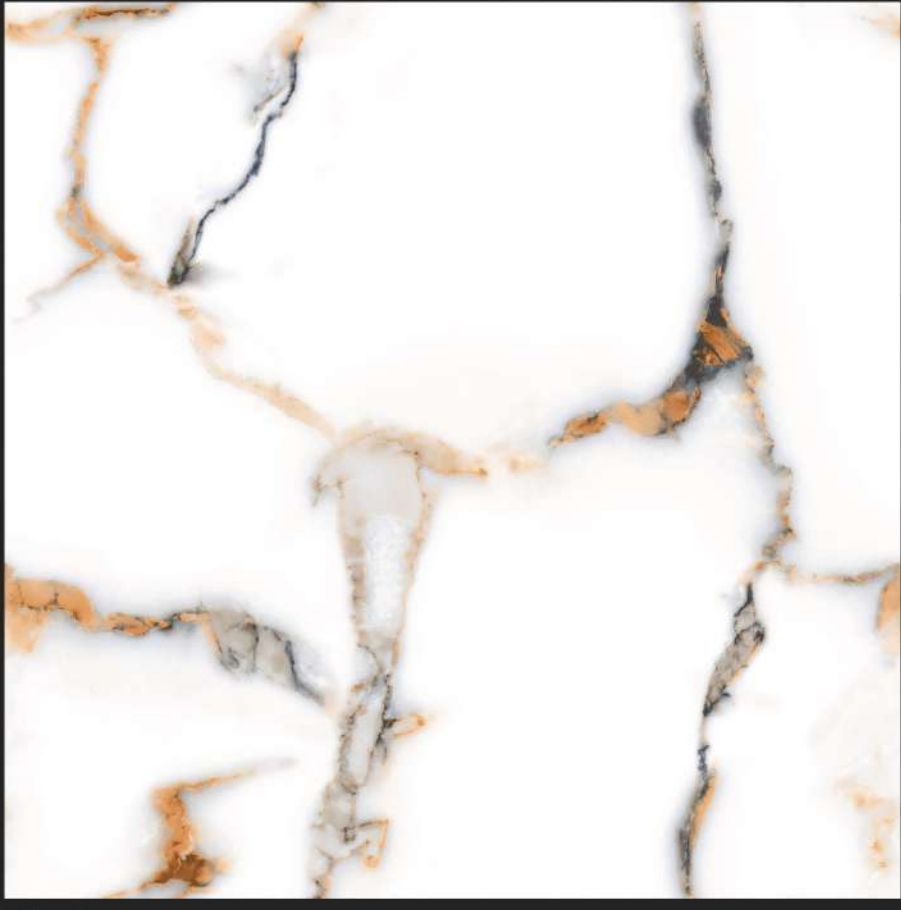

600 x
600 mm

CARVING
SURFACE

MATT
FINISH

WATER
PROOF

Carving
Surface

C-163

R-1