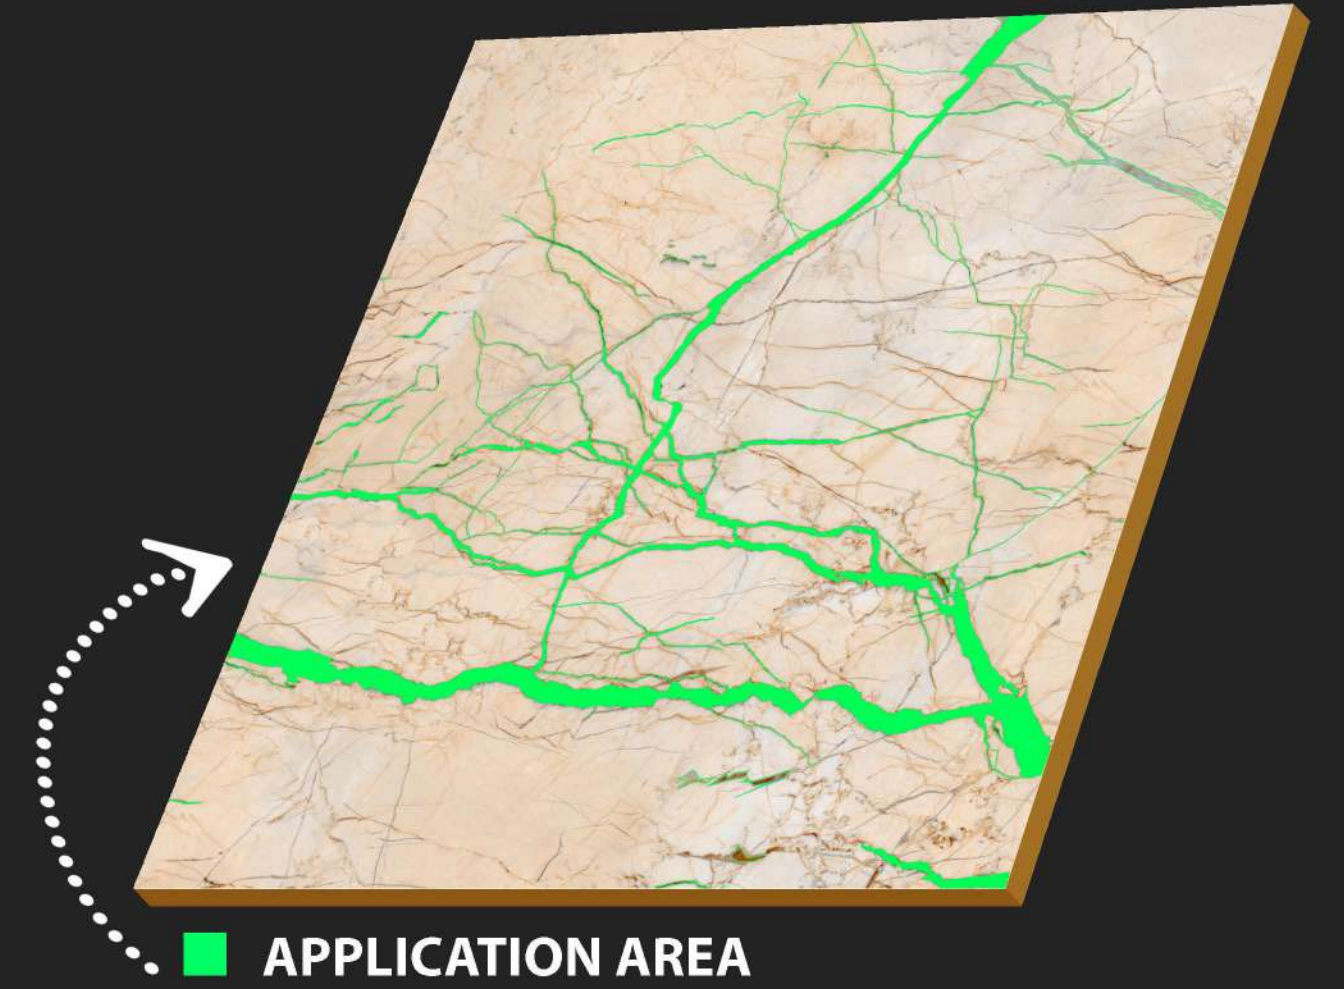

APPLICATION AREA

TILES
OF
INDIA

Airports

Hotels

Offices

Museums

Shops

Homes

Spa & Wellness

Restaurants