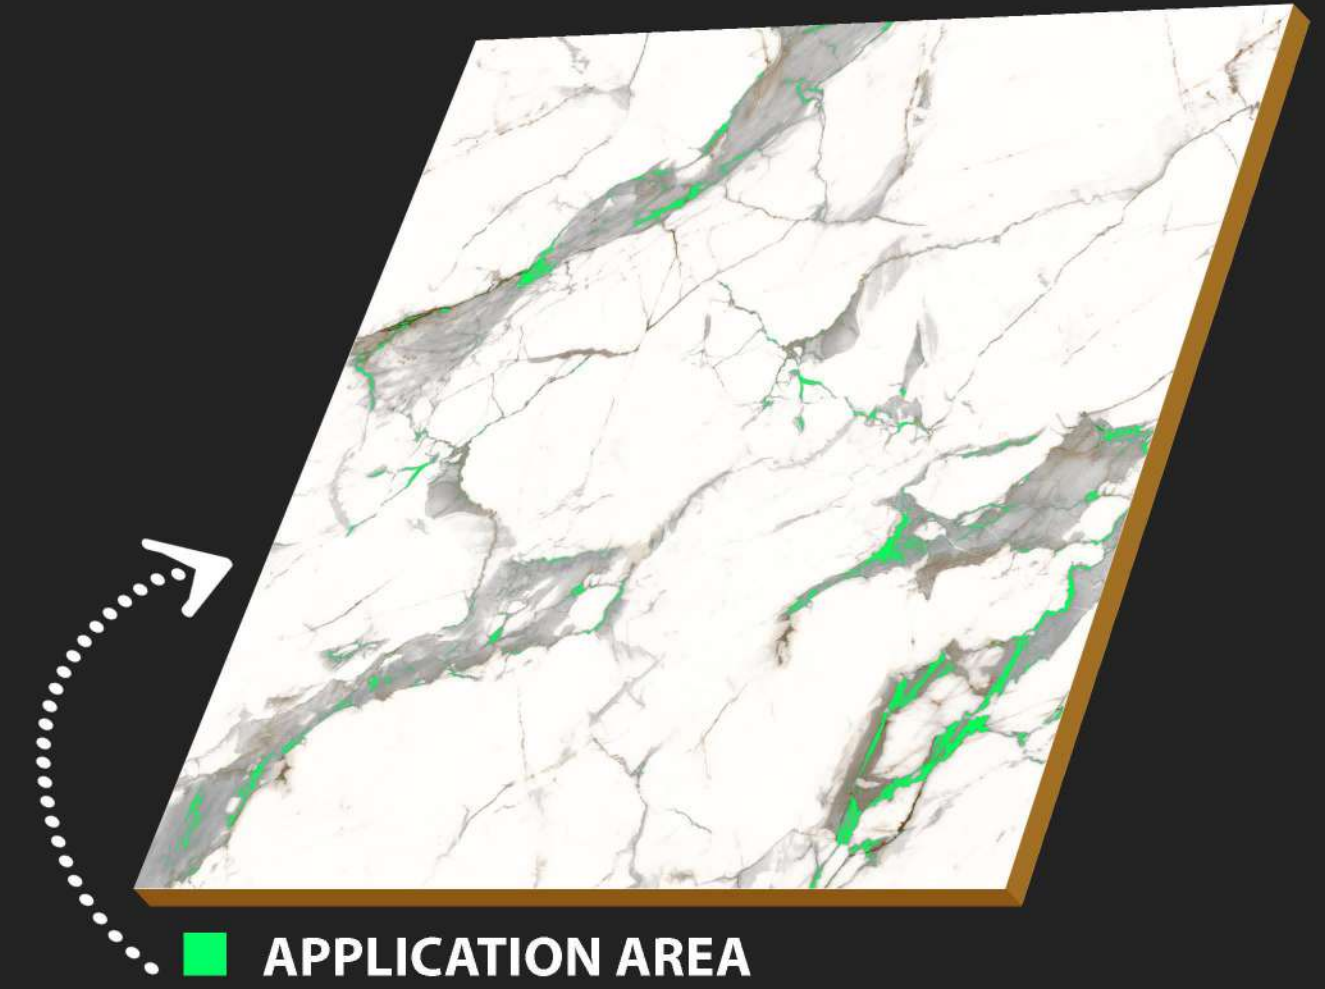

APPLICATION AREA

TILES
OF
INDIA

Airports

Hotels

Offices

Museums

Shops

Homes

Spa & Wellness

Restaurants