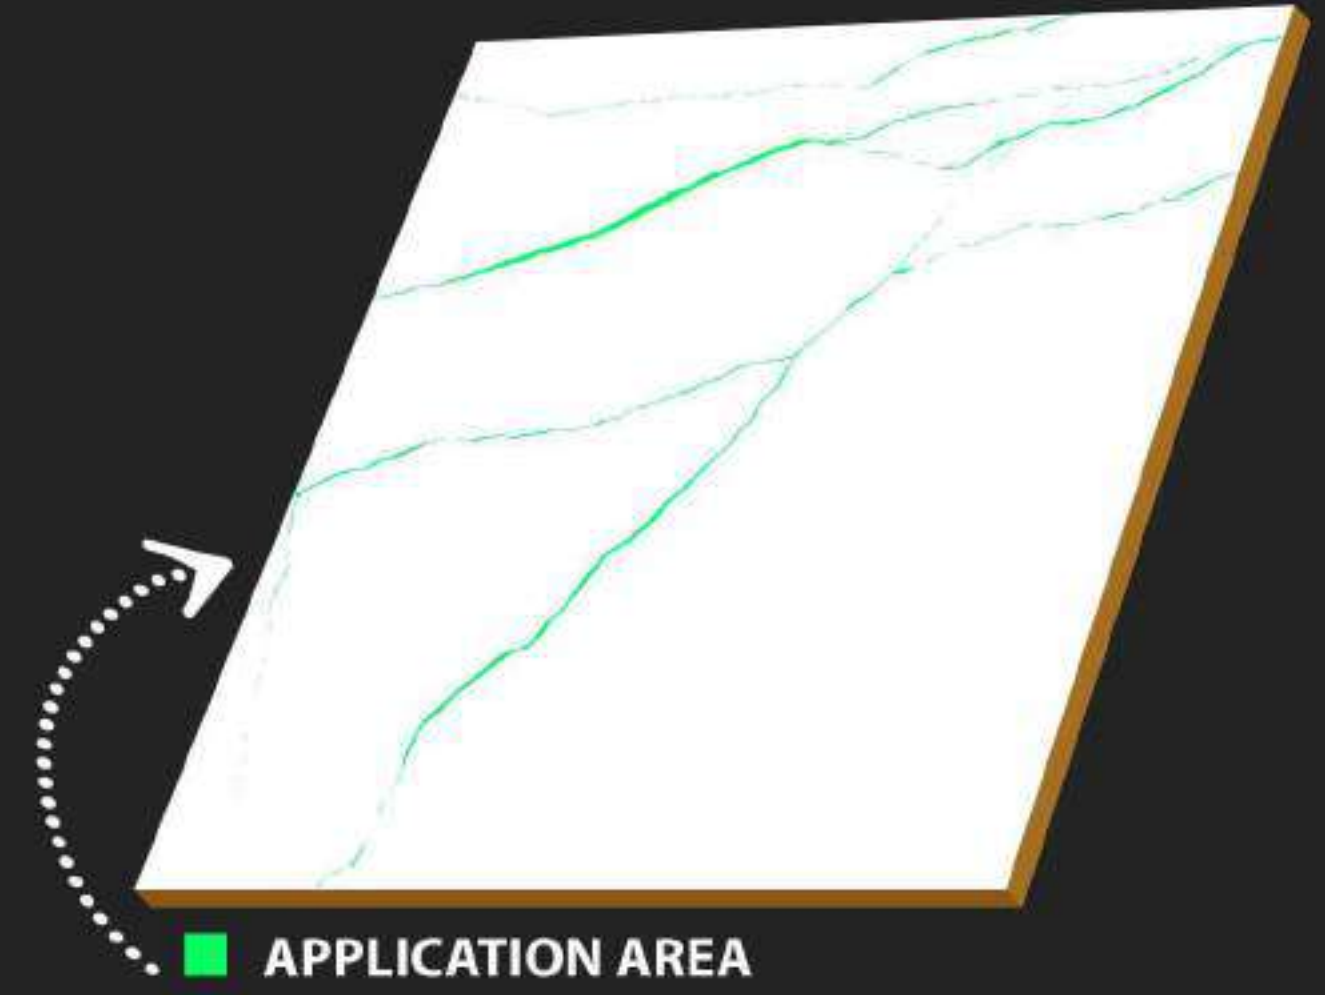

APPLICATION AREA

TILES
OF
INDIA

Airports

Hotels

Offices

Museums

Shops

Homes

Spa & Wellness

Restaurants