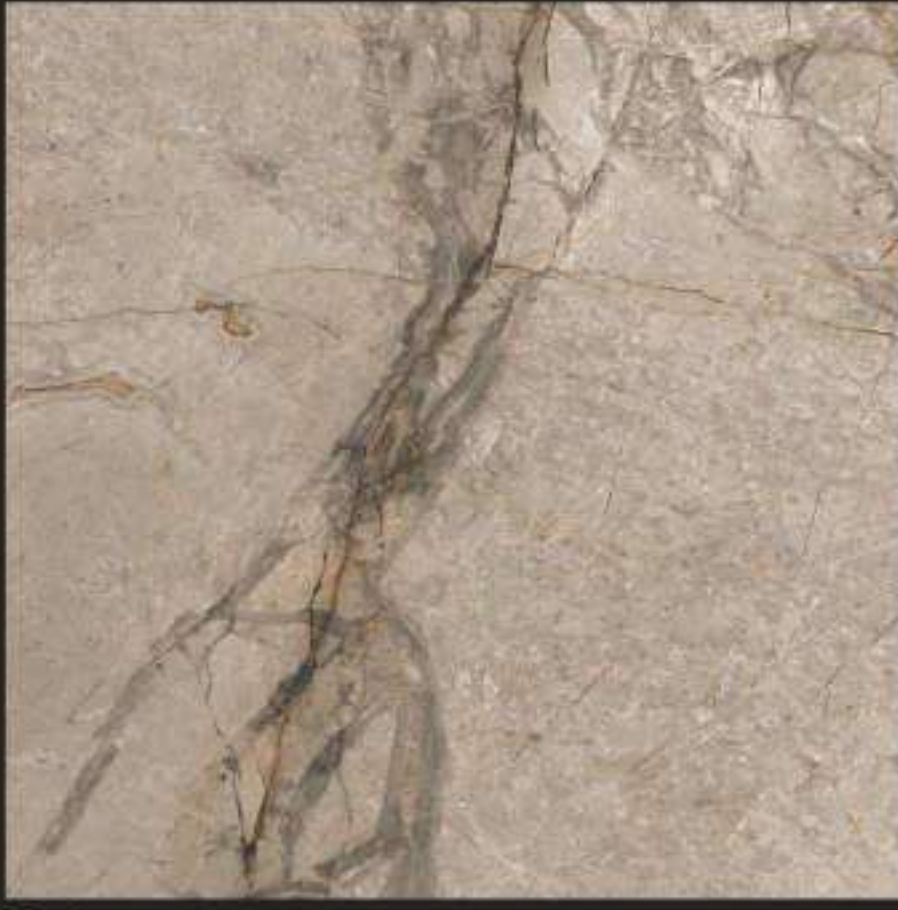

Spa & Wellness

Restaurants

600 x
600 mm

CARVING
SURFACE

MATT
FINISH

WATER
PROOF

Carving
Surface

C-129