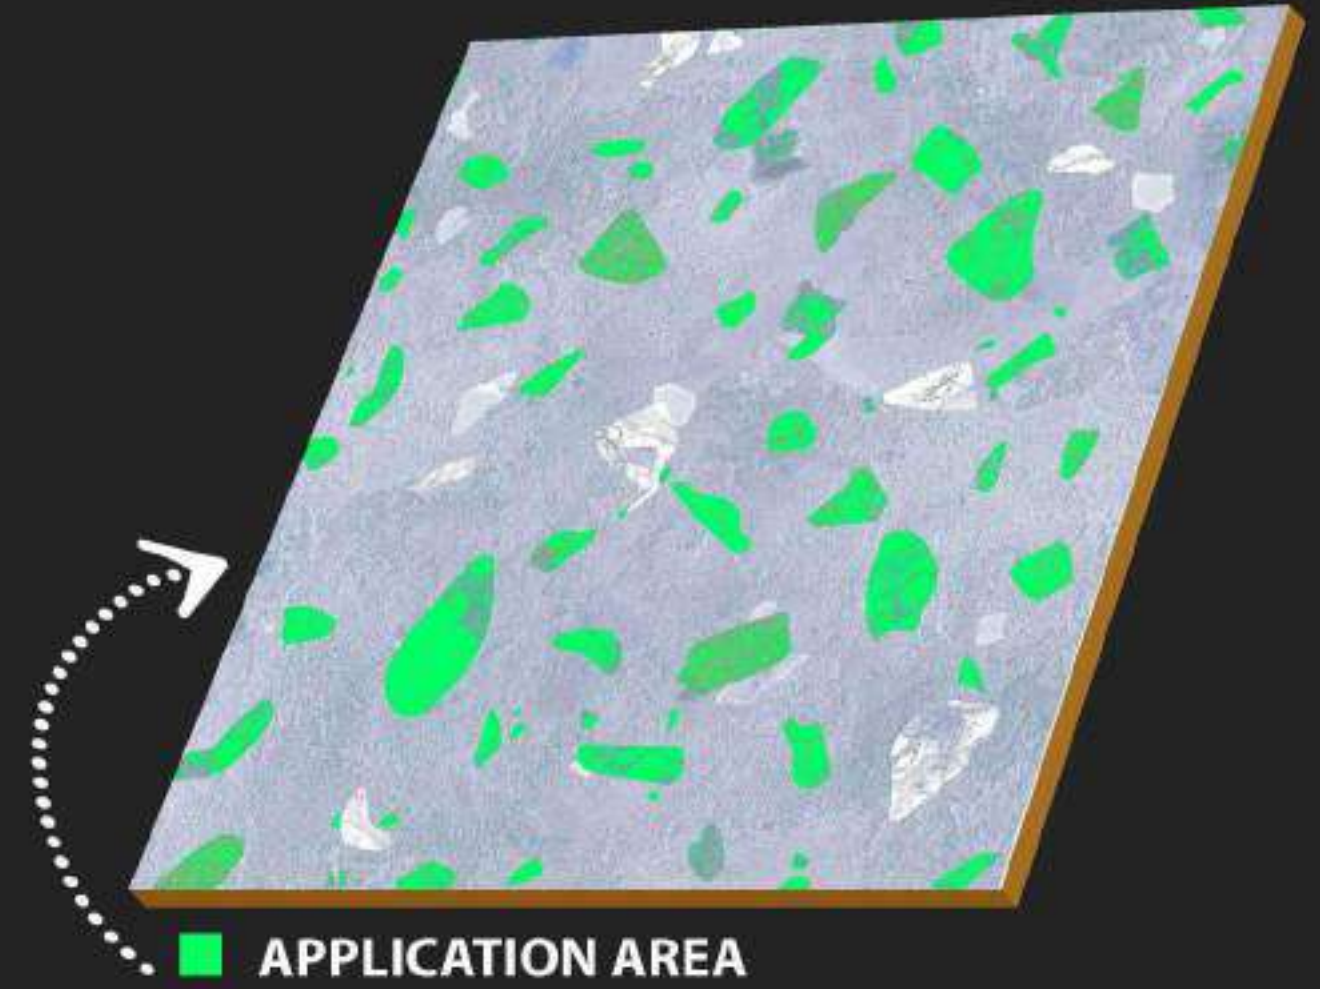

Restaurants

600 x
600 mm

CARVING
SURFACE

MATT
FINISH

WATER
PROOF

Carving
Surface

C-118

APPLICATION AREA