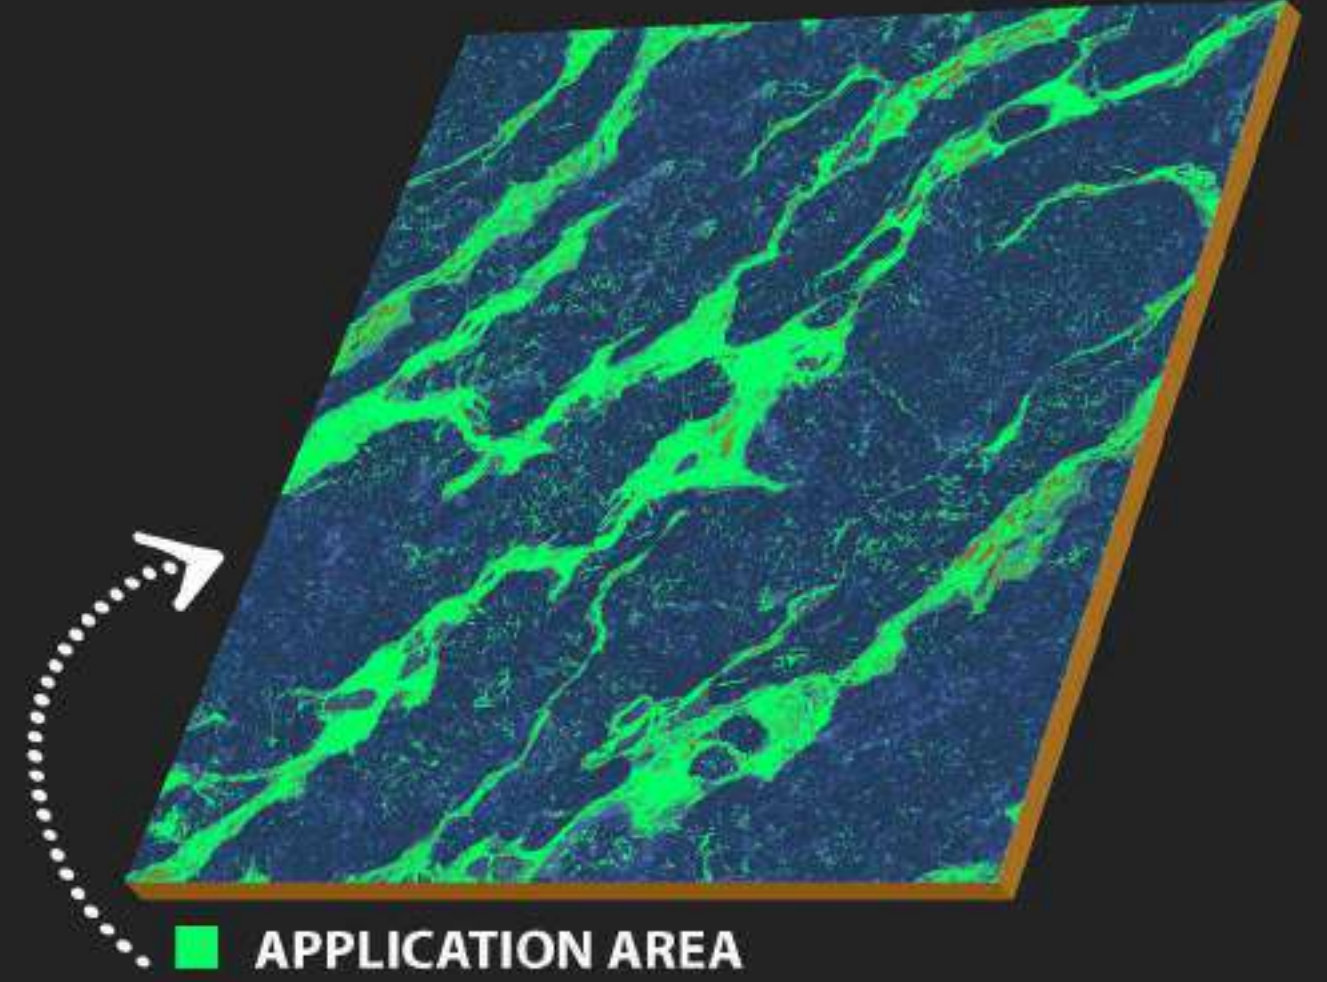

600 x
600 mm

CARVING
SURFACE

MATT
FINISH

WATER
PROOF

Carving
Surface

C-101