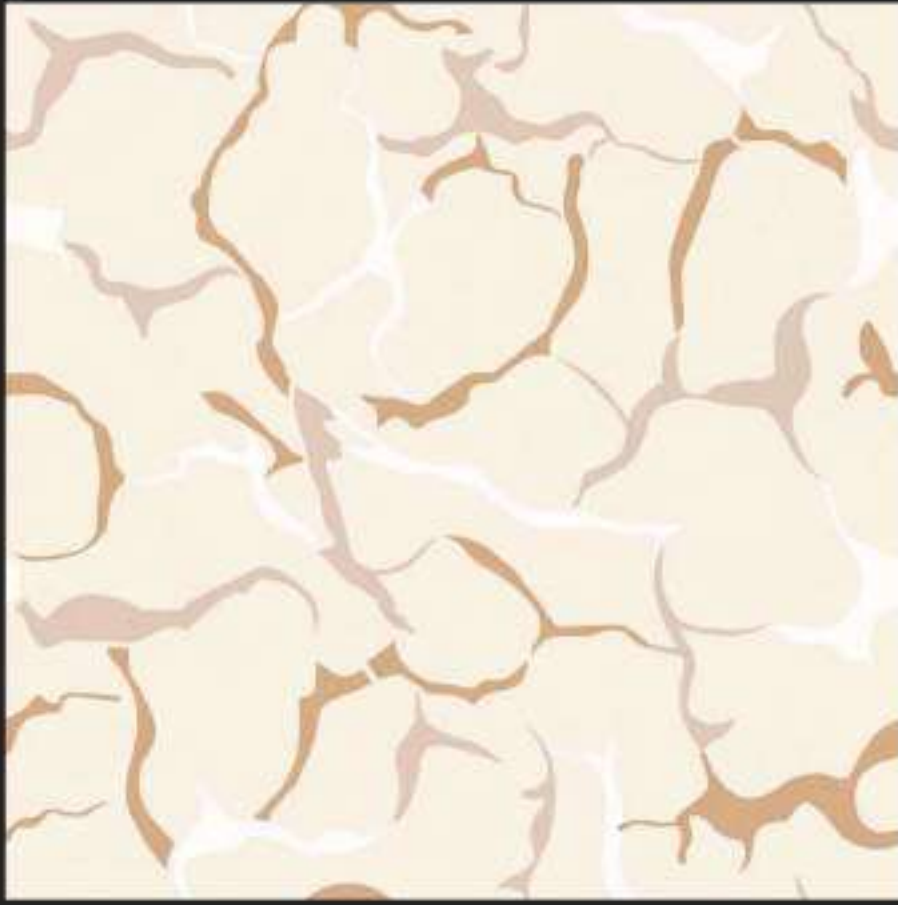

600 x
600 mm

CARVING
SURFACE

MATT
FINISH

WATER
PROOF

Carving
Surface

C-113

APPLICATION AREA

TILES
OF
INDIA

Airports

Hotels

Offices

Museums

Shops

Homes

Spa & Wellness

Restaurants