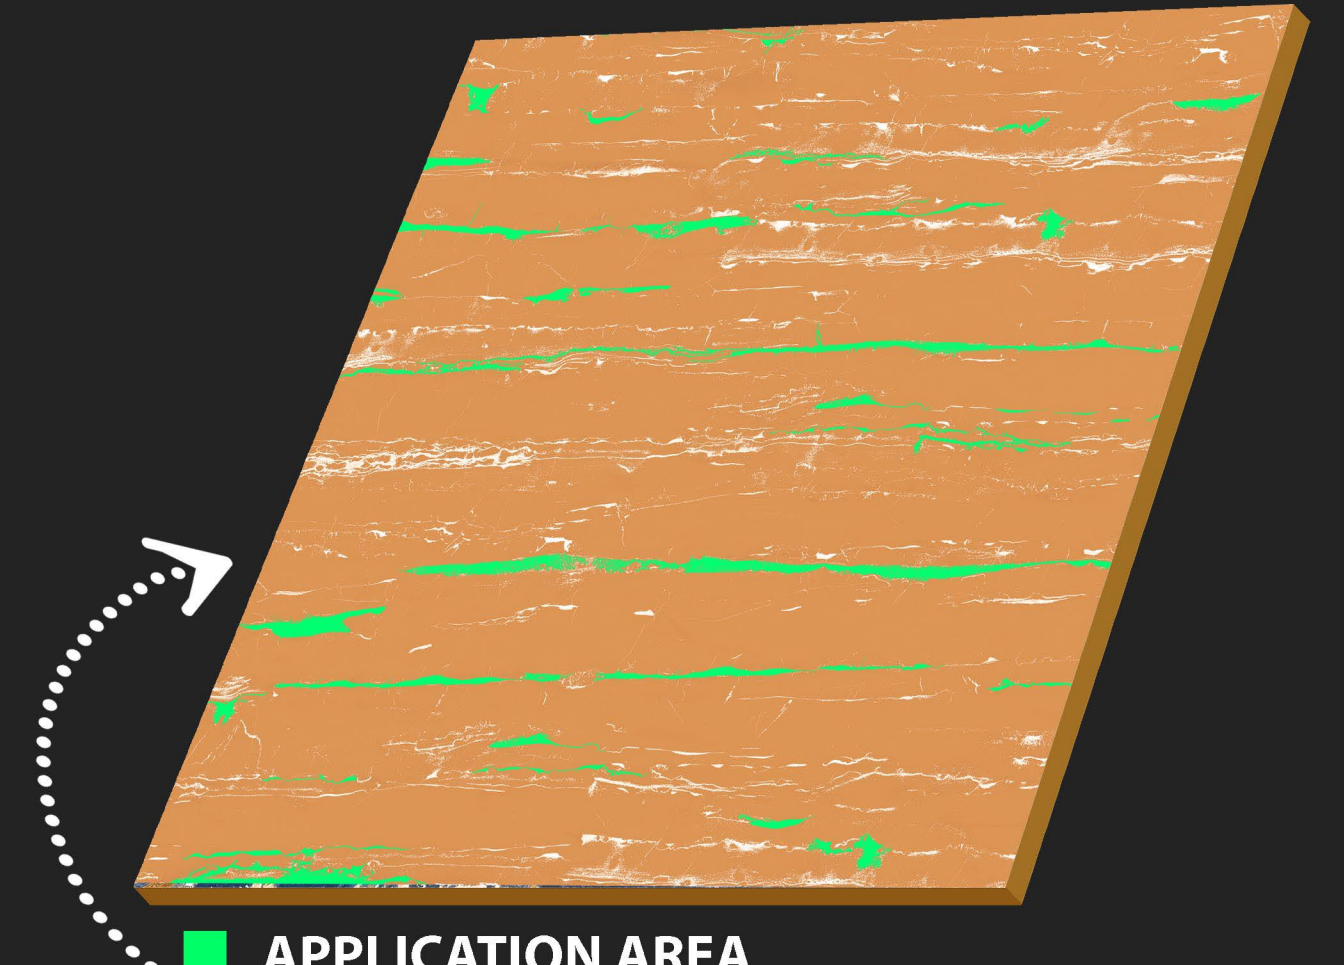

APPLICATION AREA

TILES
OF
INDIA

- Airports
- Hotels
- Offices
- Museums
- Shops
- Homes
- Spa & Wellness
- Restaurants