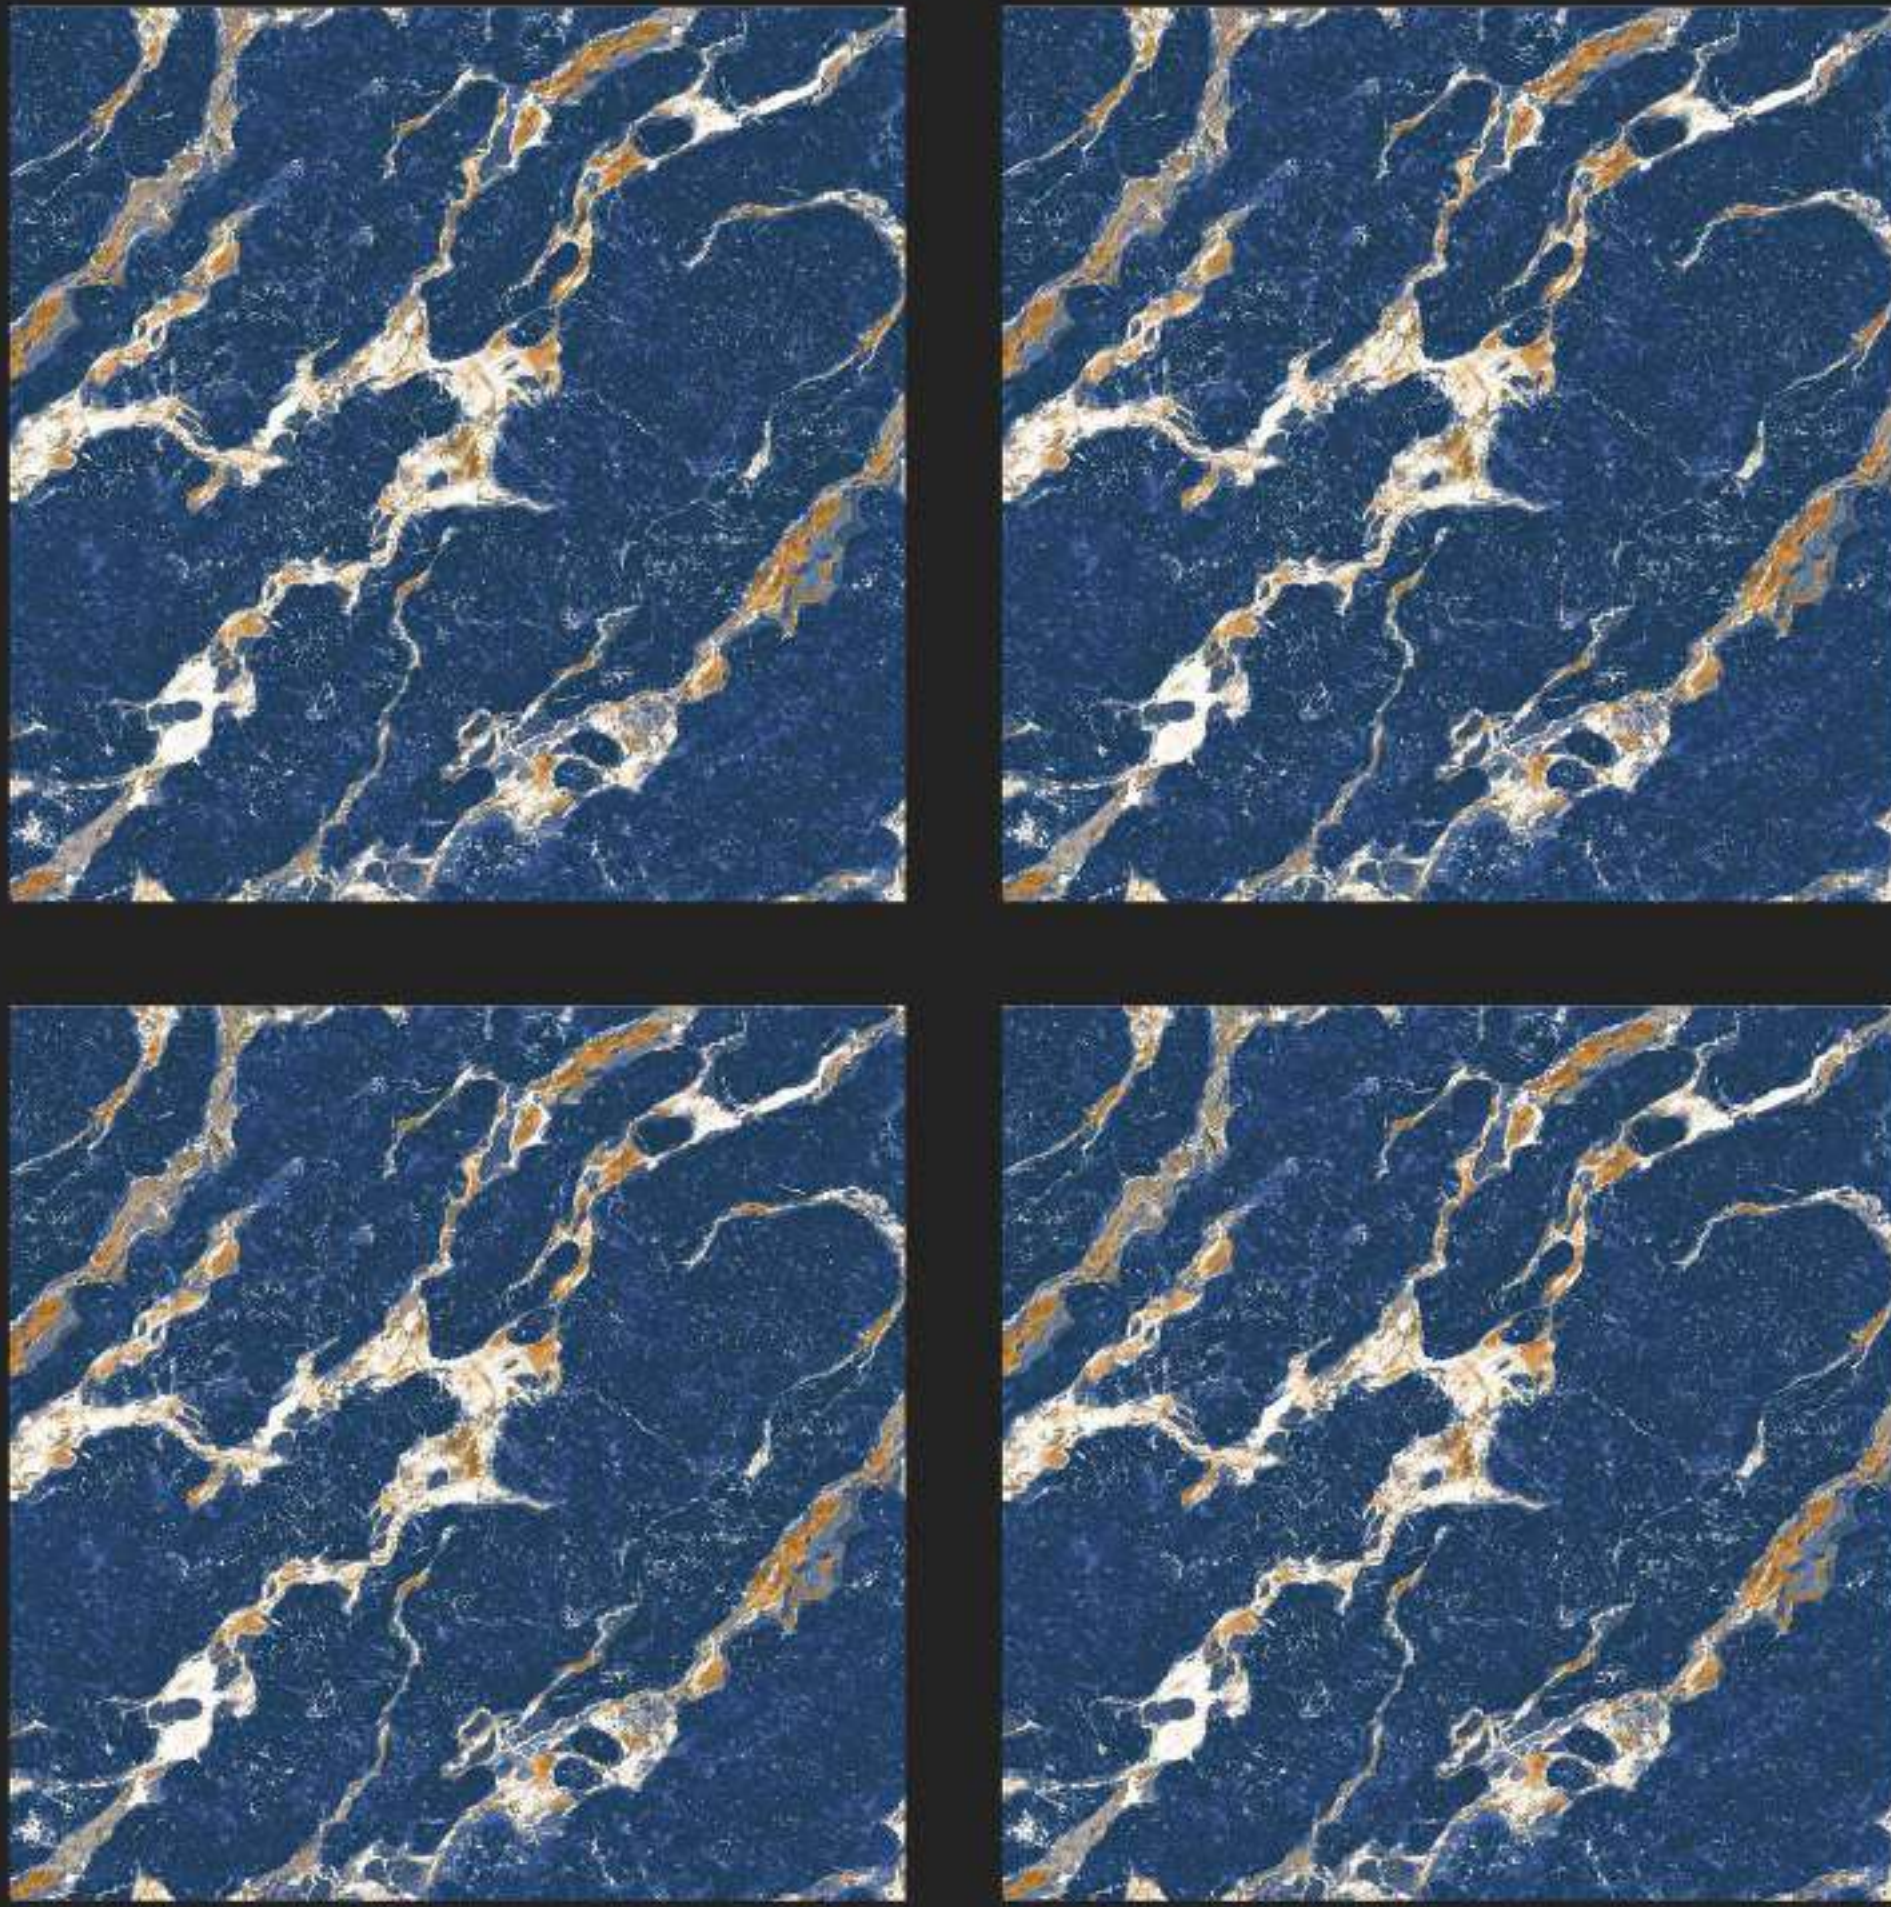

600 x
600 mm

CARVING
SURFACE

MATT
FINISH

WATER
PROOF

Carving
Surface

C-101