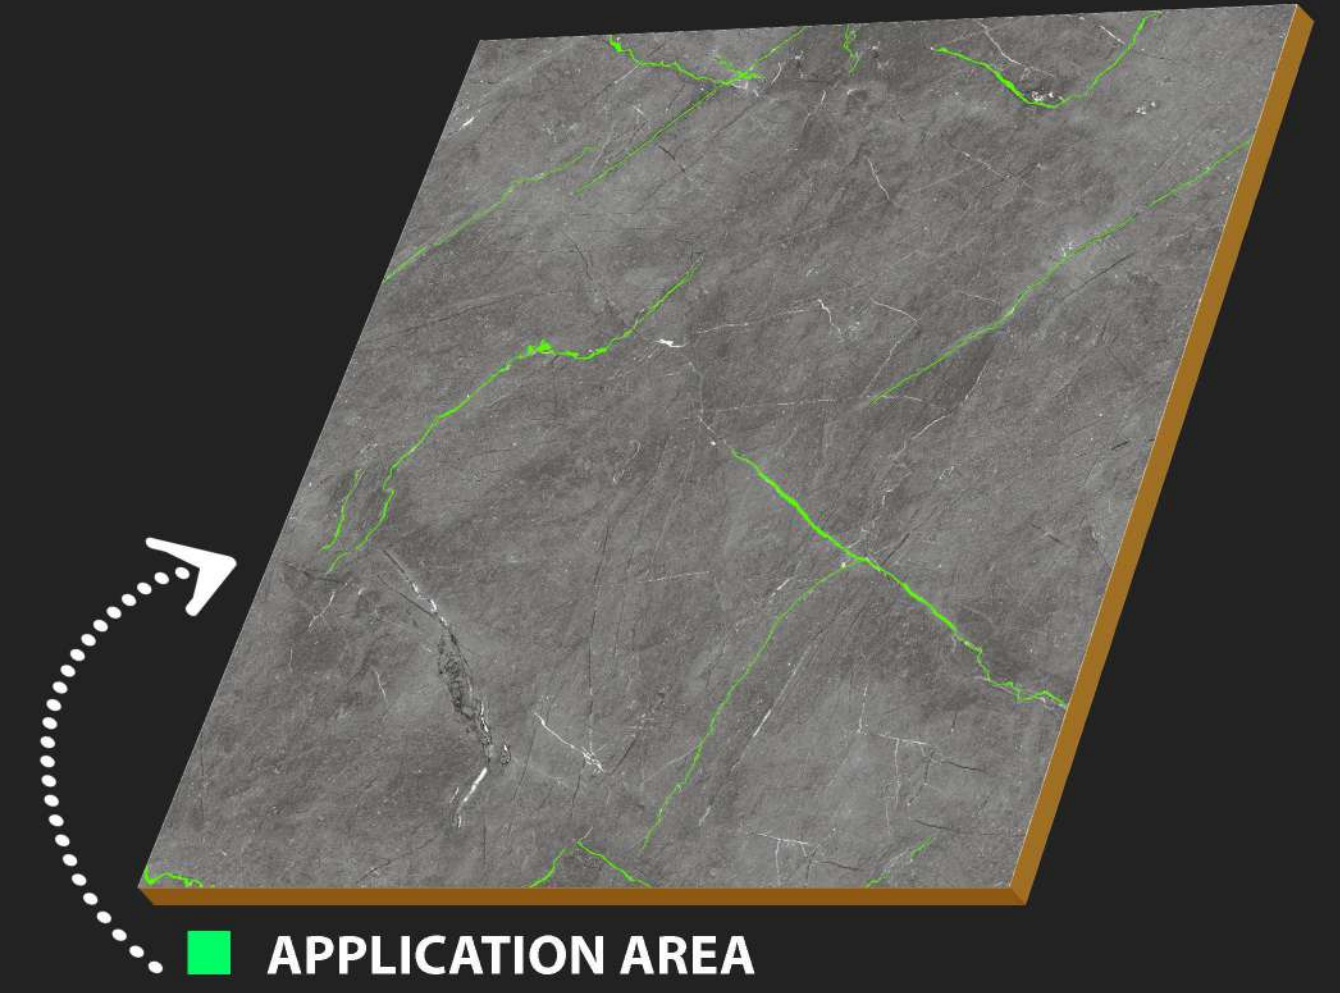

APPLICATION AREA

TILES
OF
INDIA

Airports

Hotels

Offices

Museums

Shops

Homes

Spa & Wellness

Restaurants