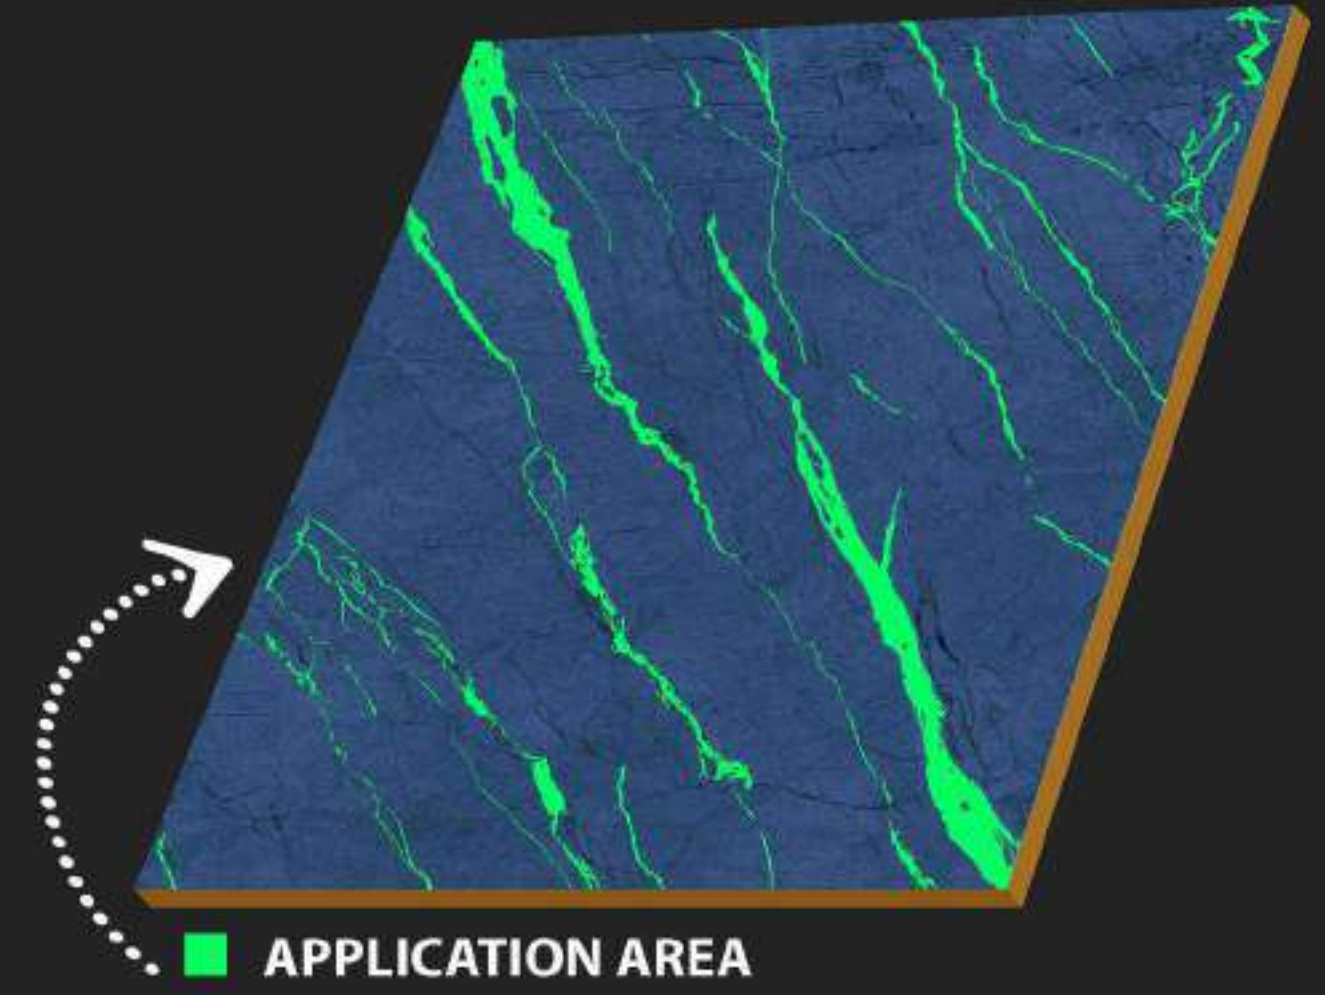

TILES
OF
INDIA

- Airports
- Hotels
- Offices
- Museums
- Shops
- Homes
- Spa & Wellness
- Restaurants

600 x
600 mm

CARVING
SURFACE

MATT
FINISH

WATER
PROOF

Carving
Surface

C-109