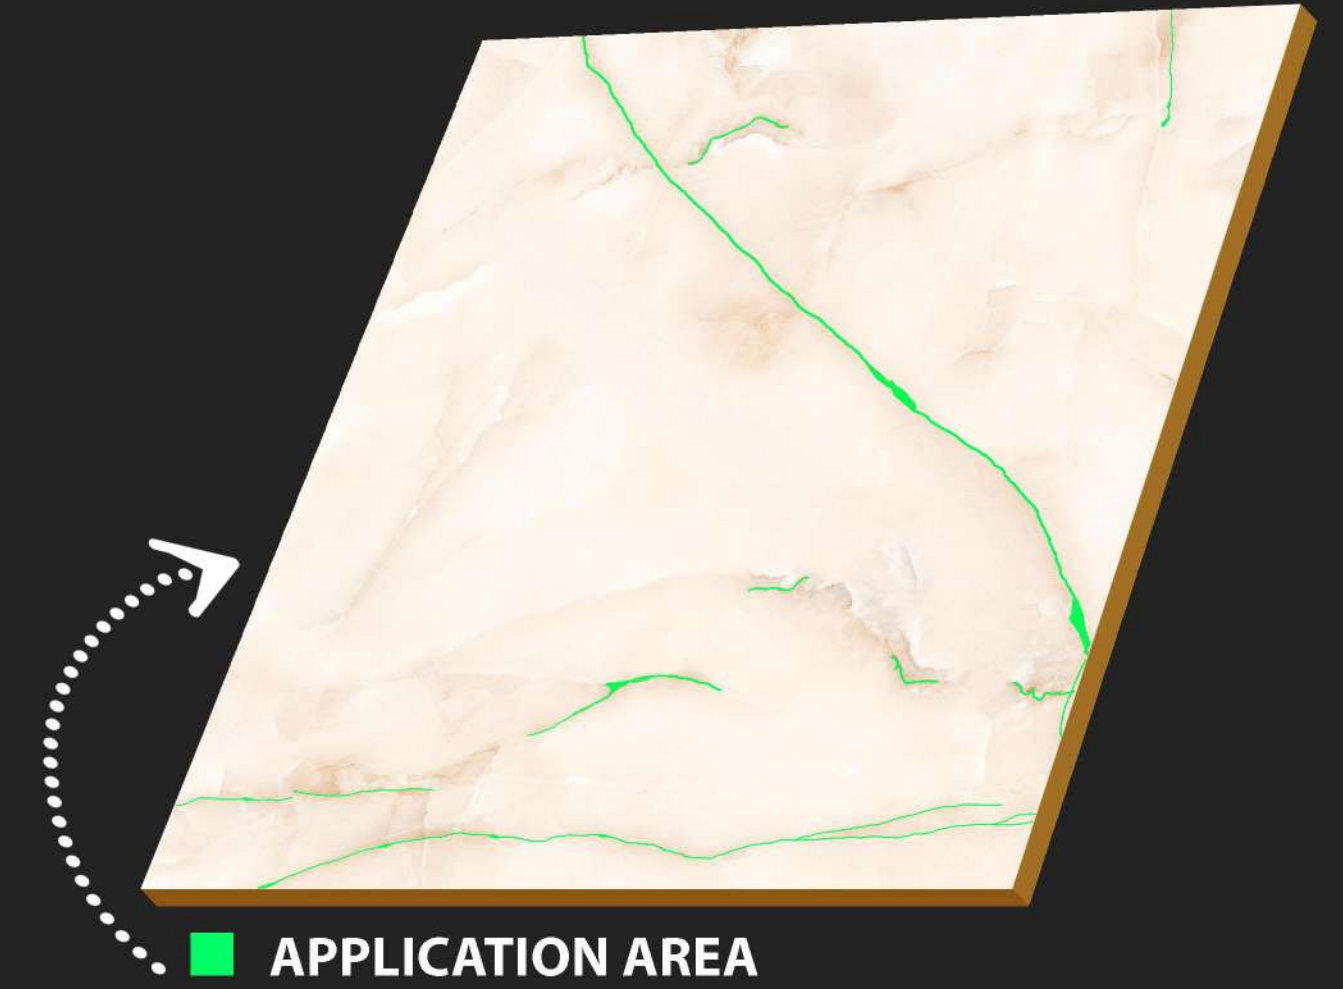

APPLICATION AREA

TILES
OF
INDIA

Airports

Hotels

Offices

Museums

Shops

Homes

Spa & Wellness

Restaurants