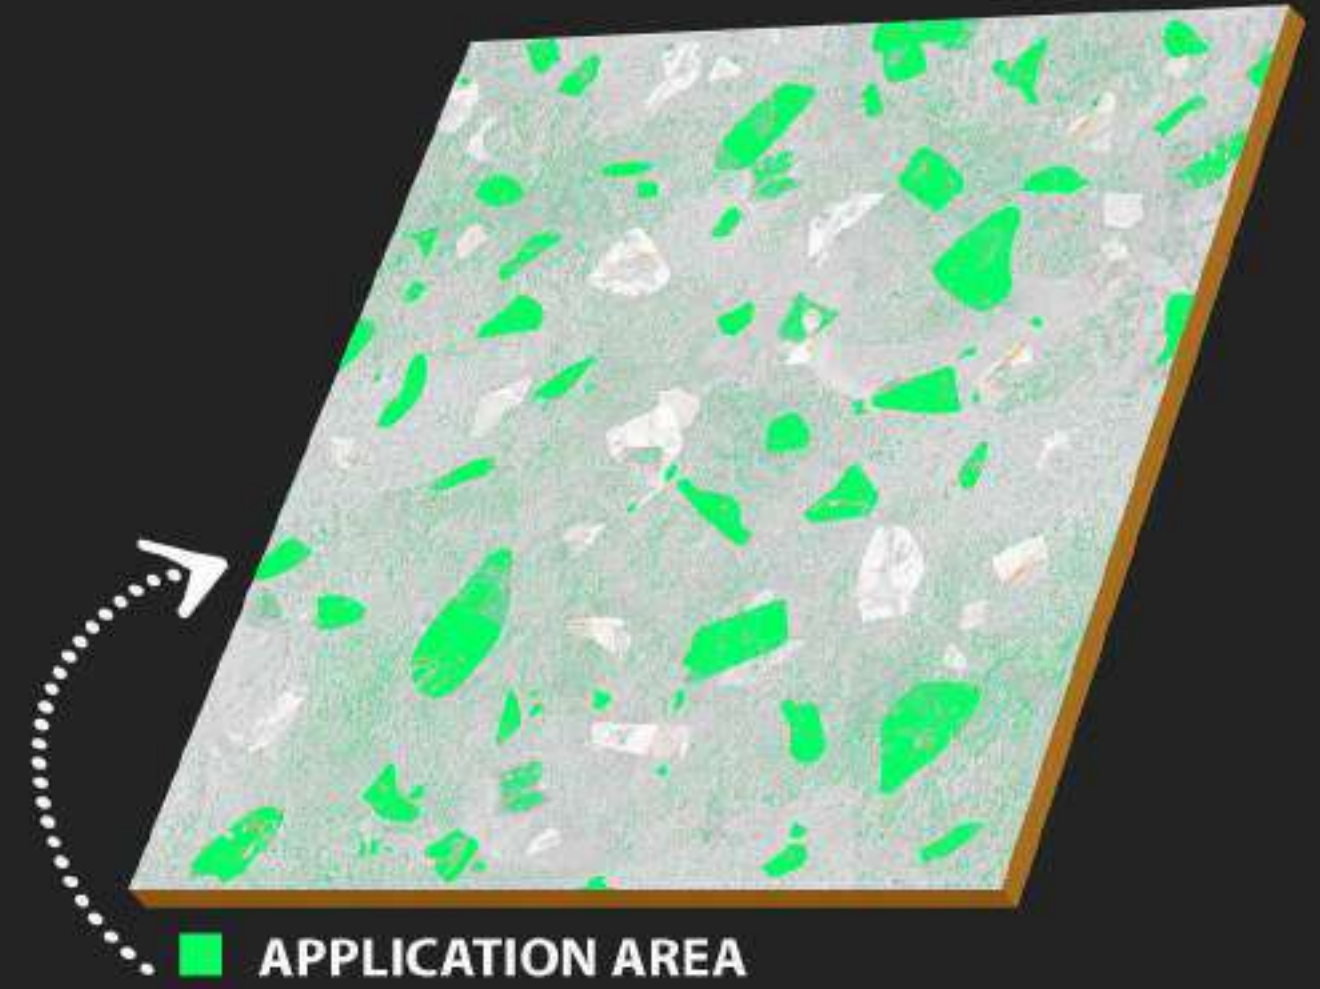

Restaurants

600 x
600 mm

CARVING
SURFACE

MATT
FINISH

WATER
PROOF

Carving
Surface

C-117

APPLICATION AREA