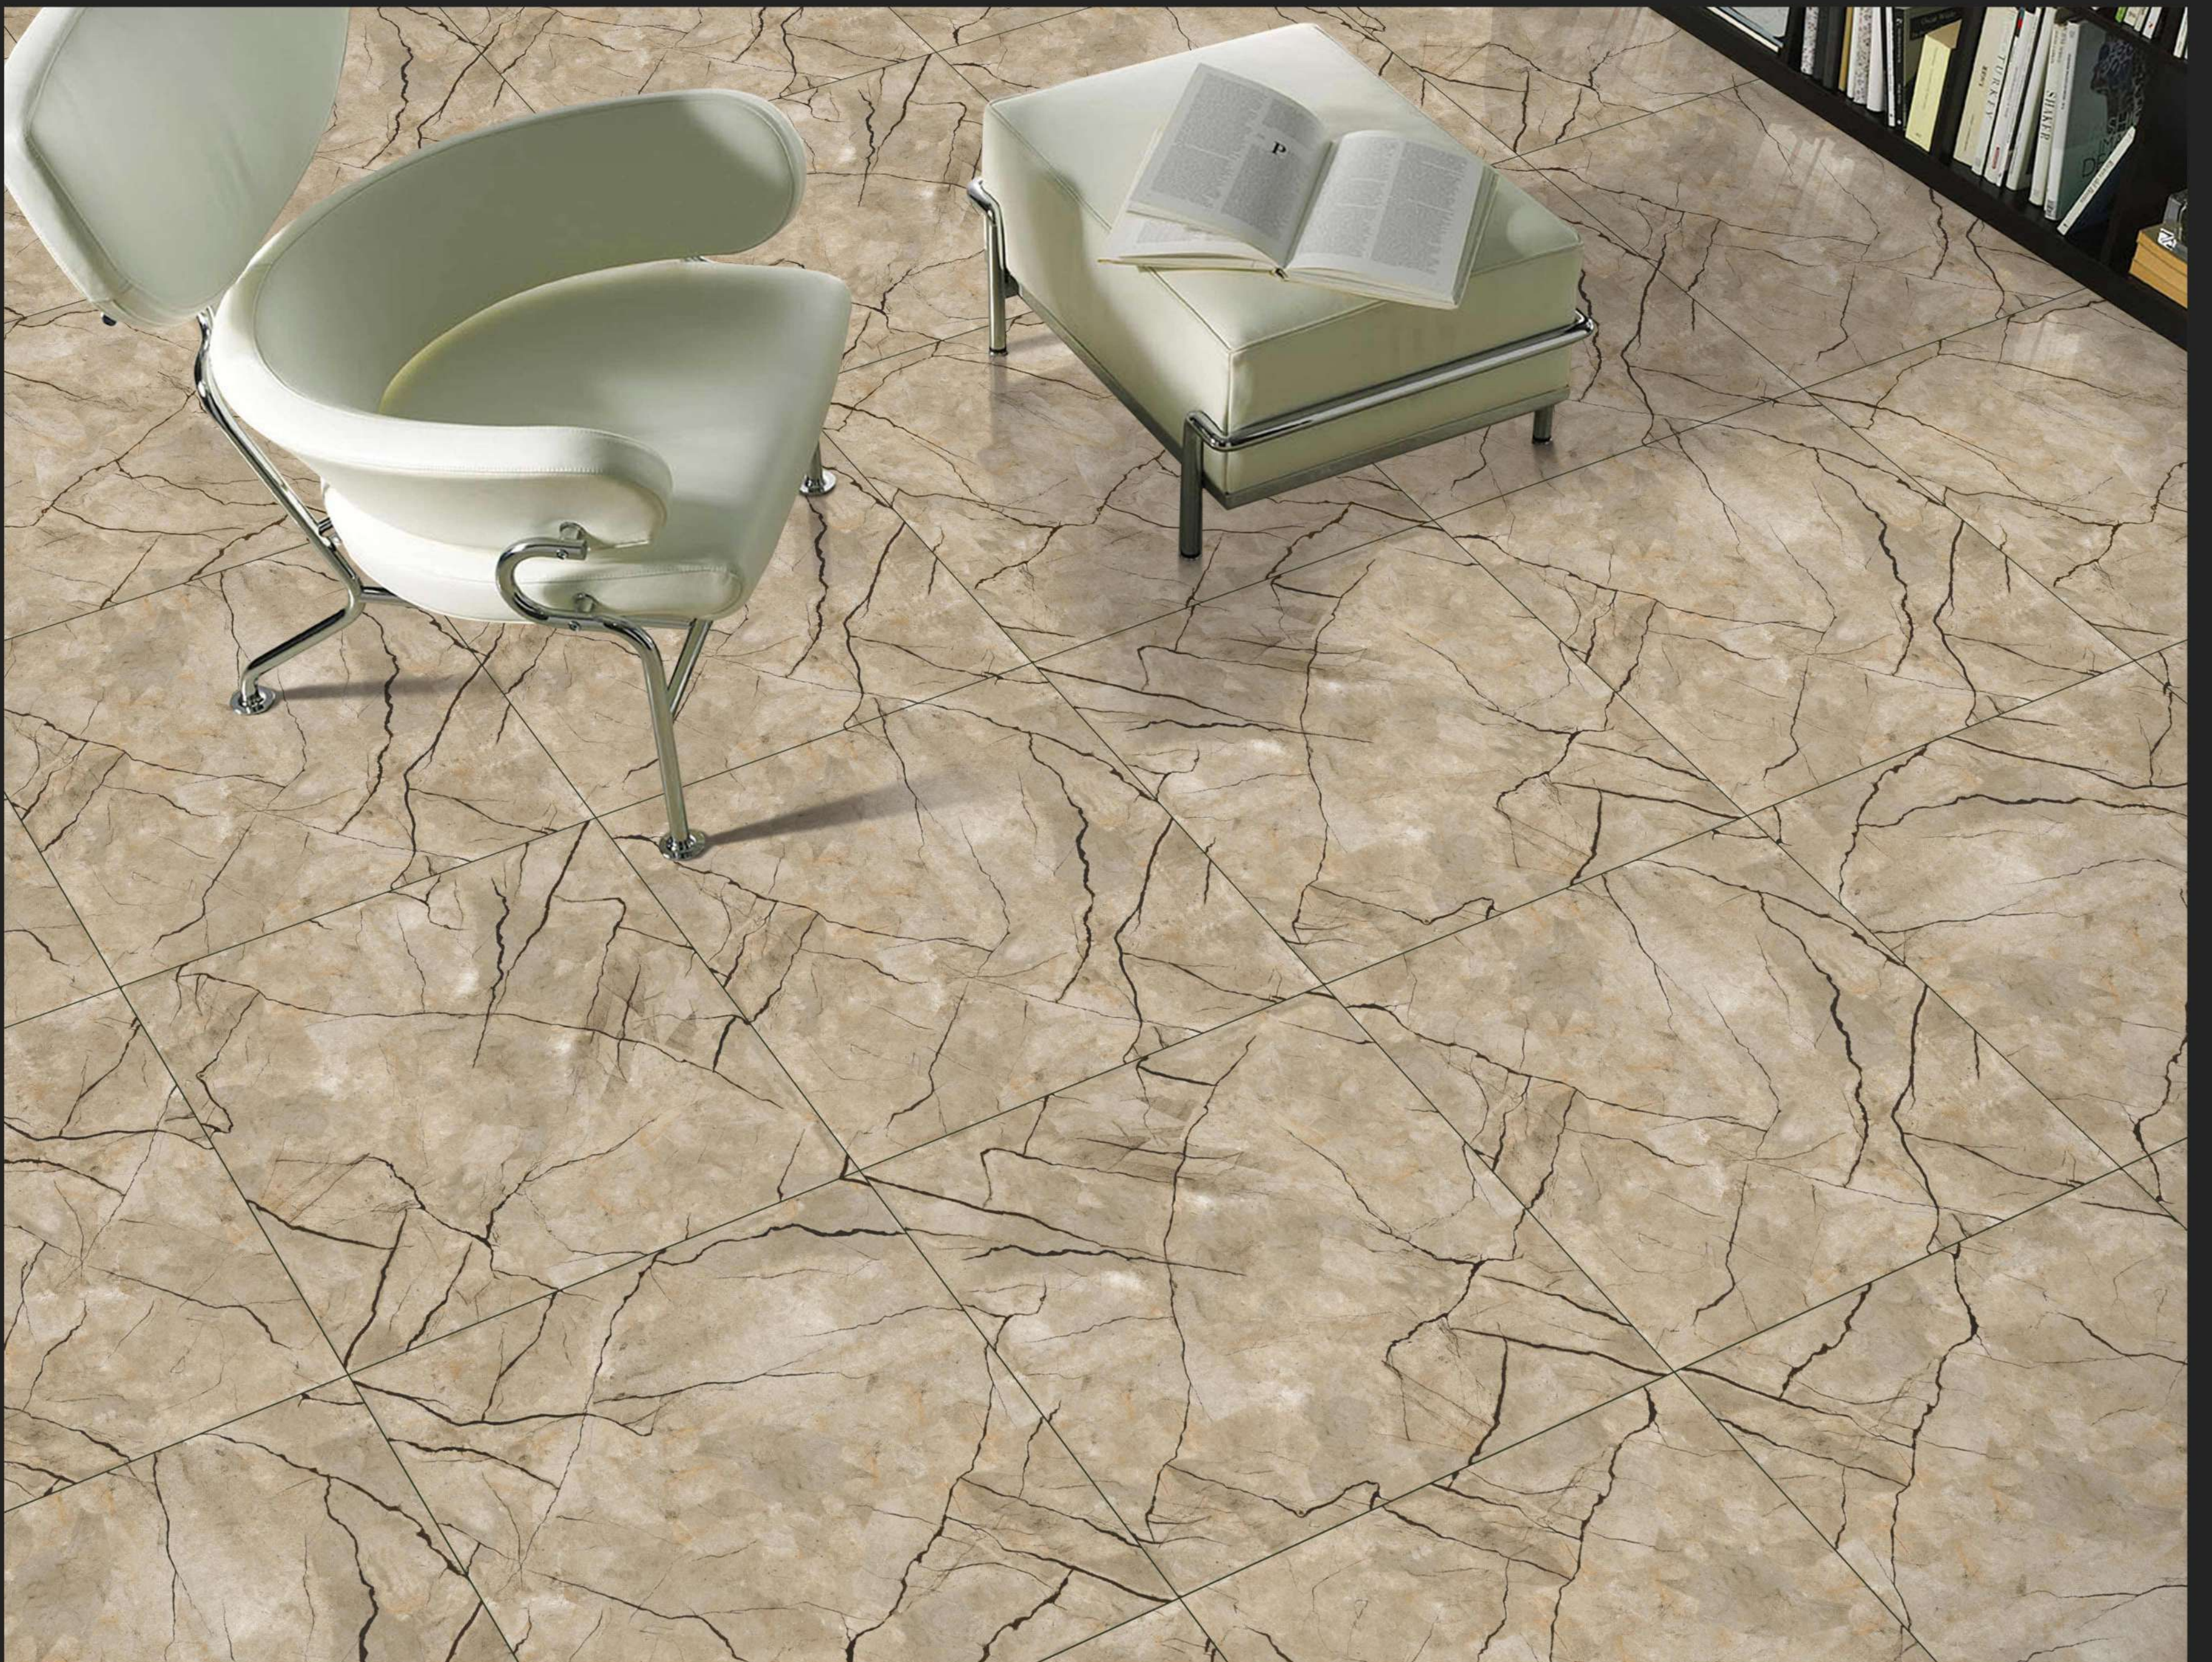

Restaurants

600 x
600 mm

CARVING
SURFACE

MATT
FINISH

WATER
PROOF

Carving
Surface

C-166

R-1