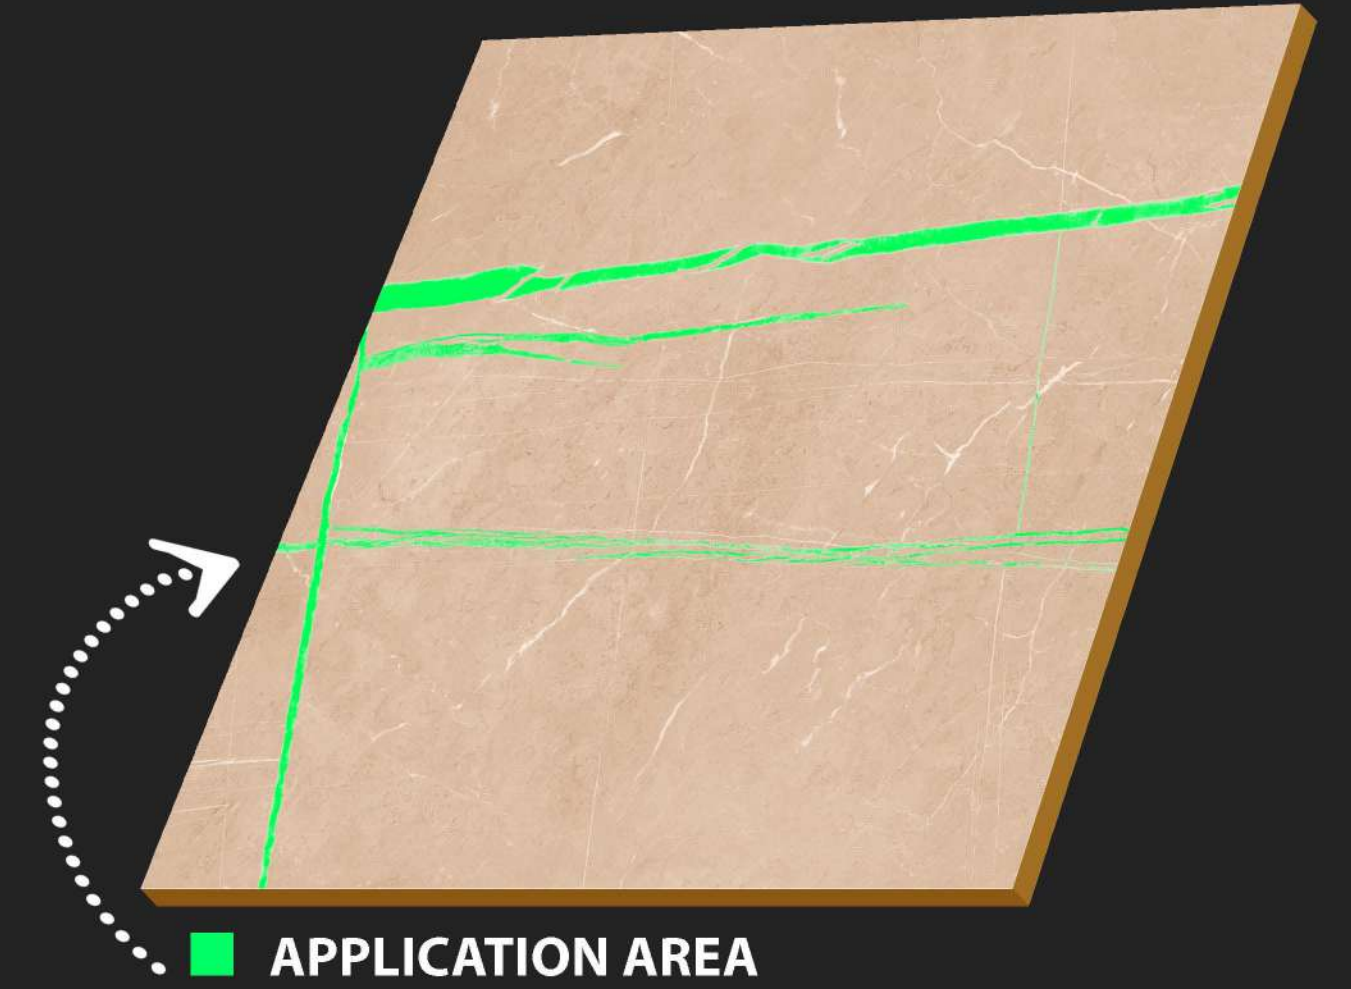

Museums

Shops

Homes

Spa & Wellness

Restaurants

600 x
600 mm

CARVING
SURFACE

MATT
FINISH

WATER
PROOF

Carving
Surface

C-169

R-1

R-2

R-3

R-4

APPLICATION AREA