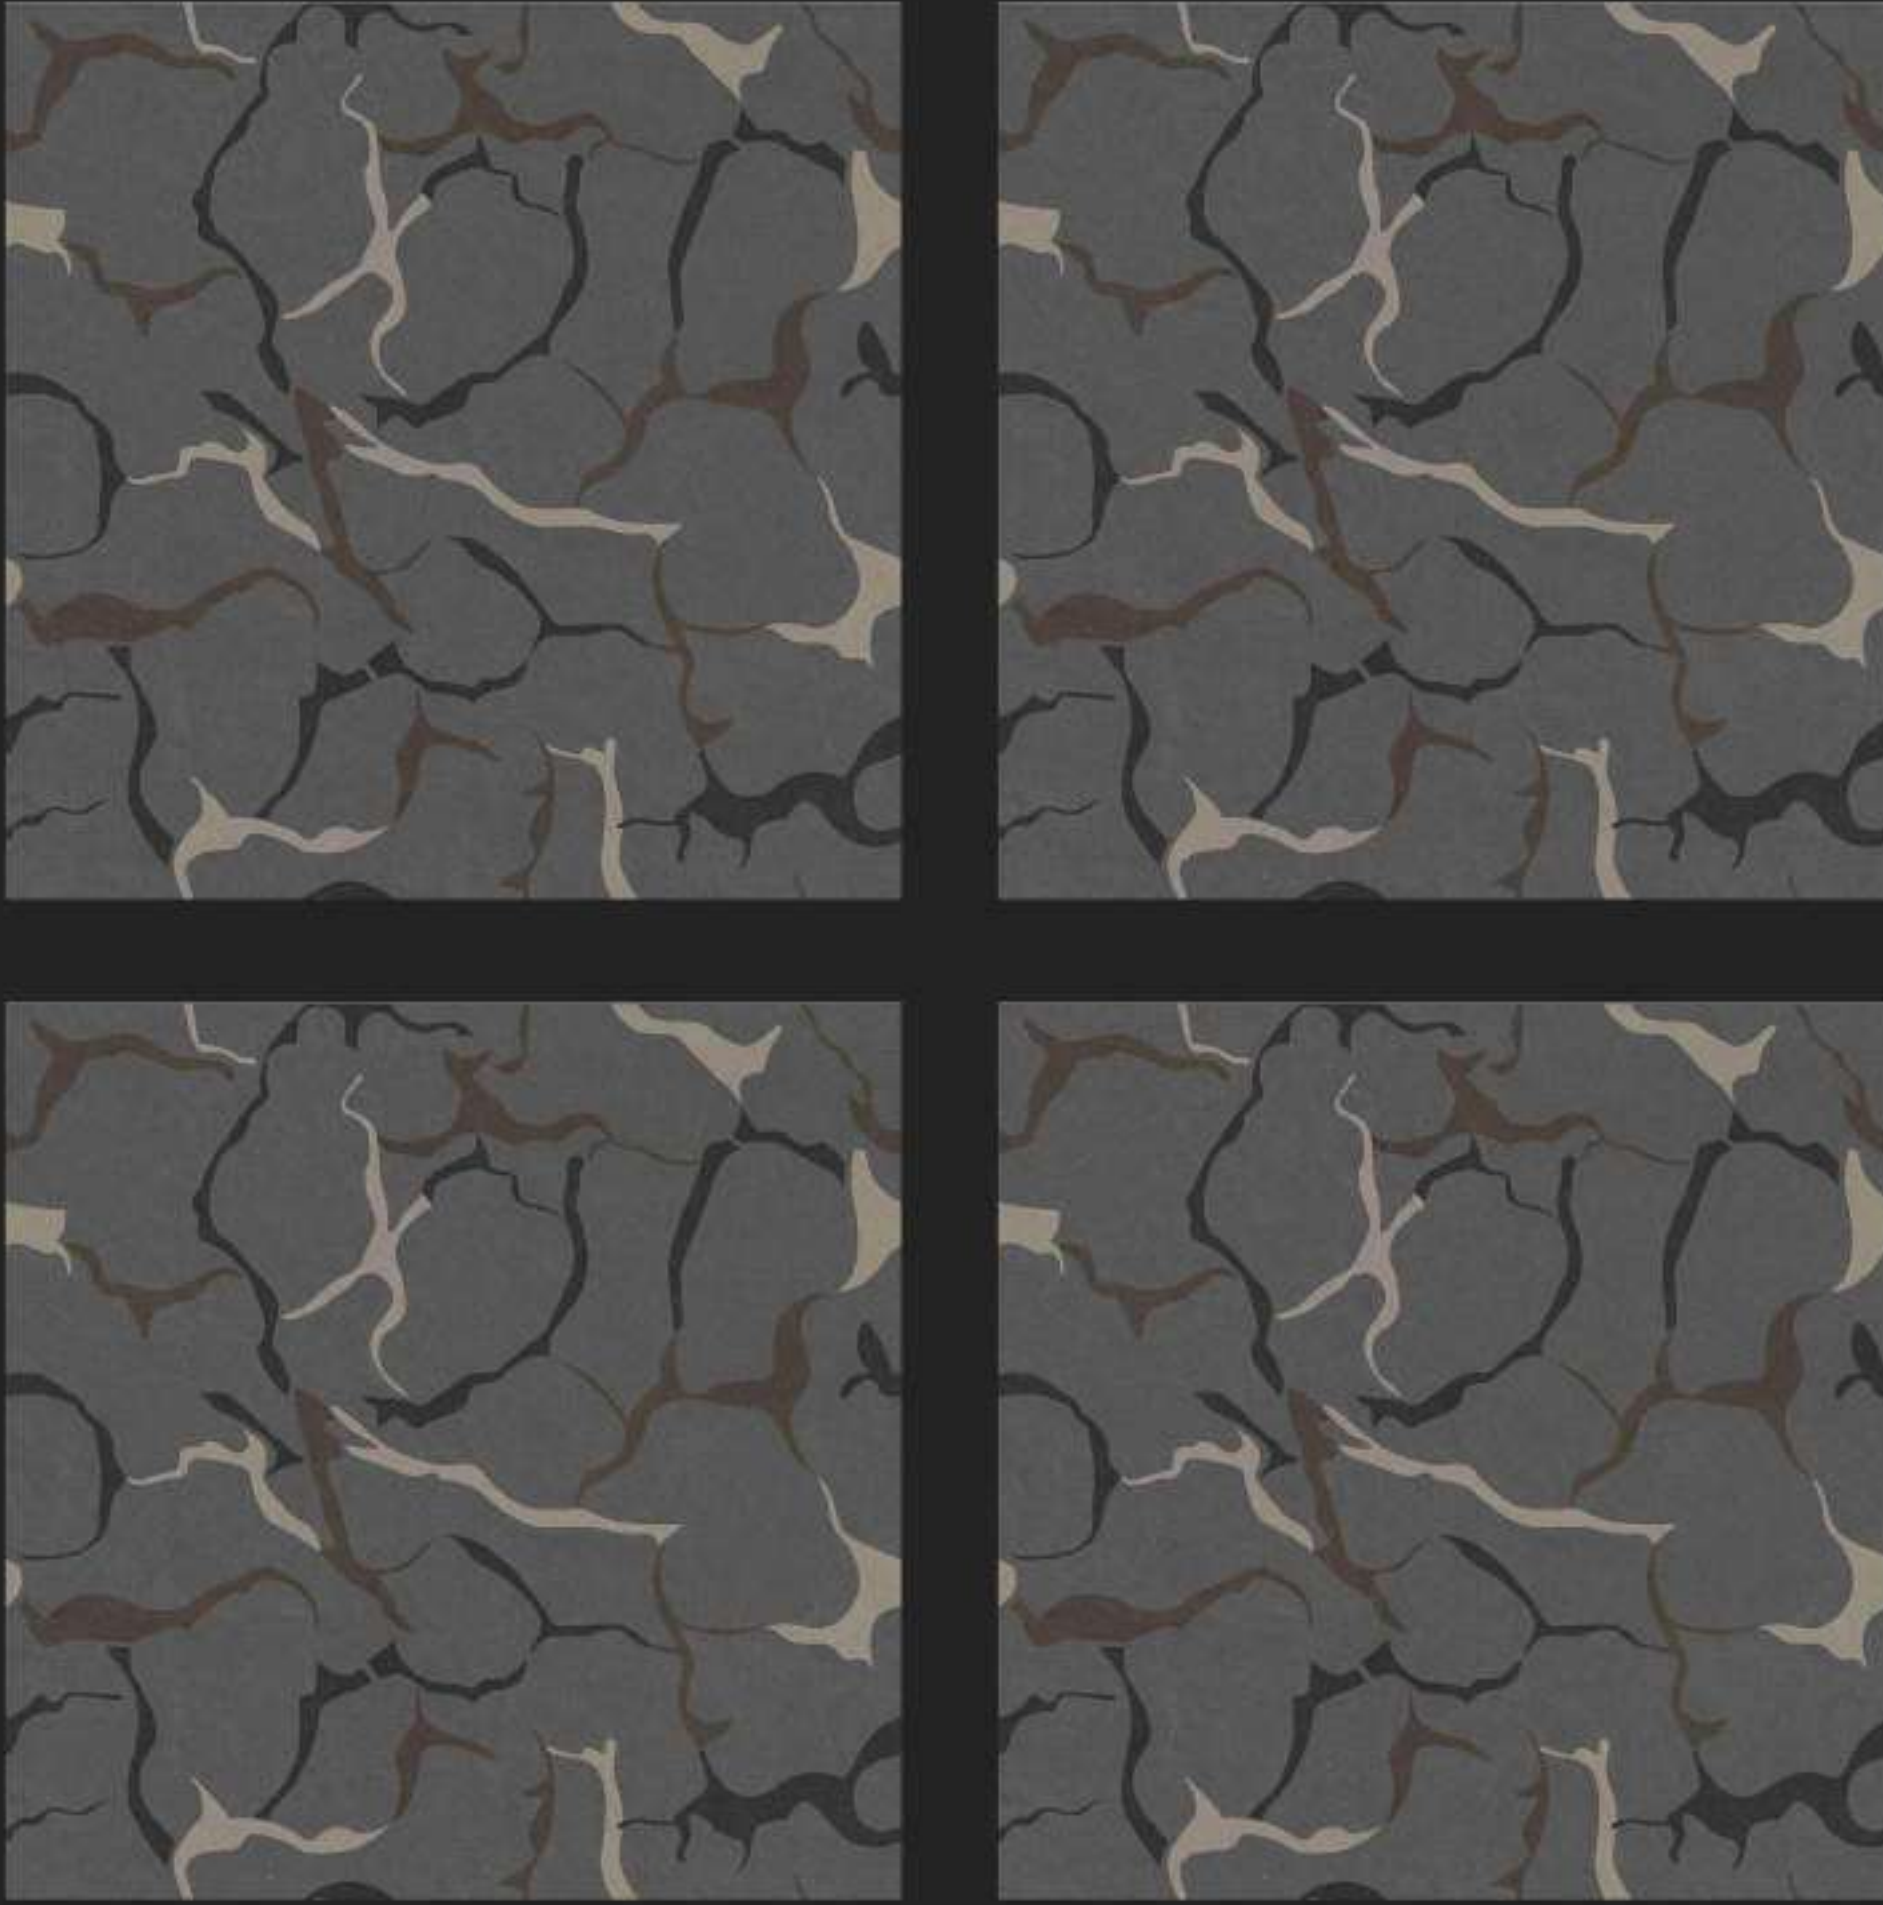

600 x
600 mm

CARVING
SURFACE

MATT
FINISH

WATER
PROOF

Carving
Surface

C-114