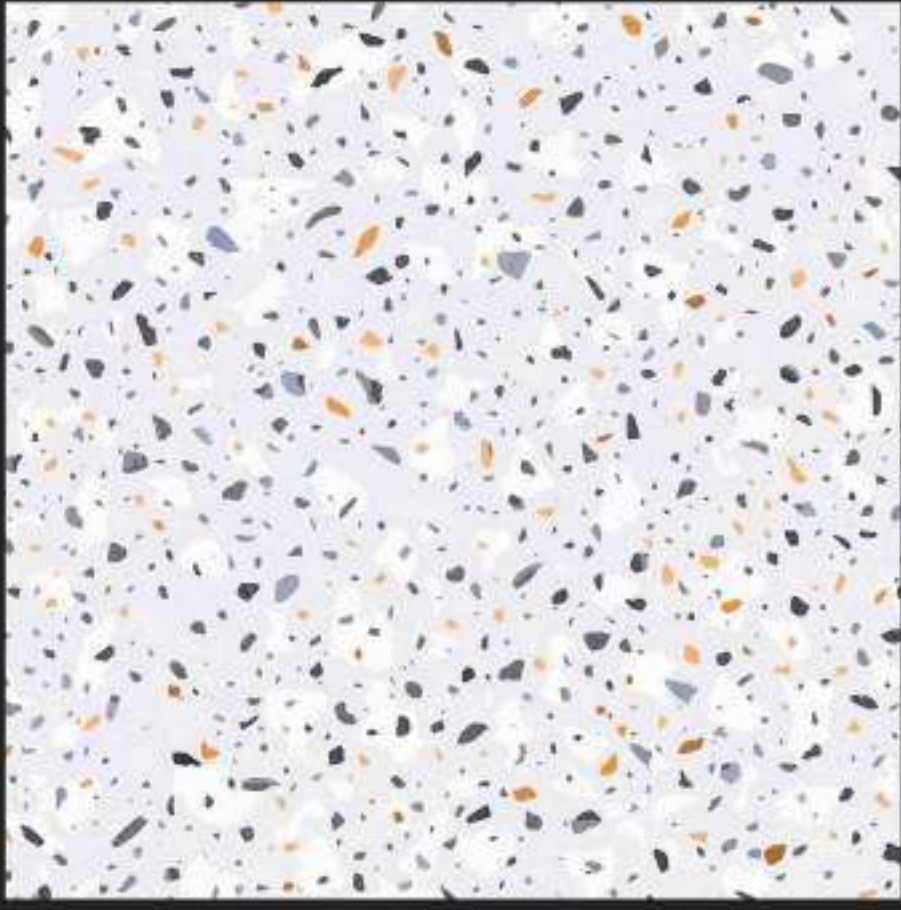

Restaurants

600 x
600 mm

CARVING
SURFACE

MATT
FINISH

WATER
PROOF

Carving
Surface

C-120

APPLICATION AREA