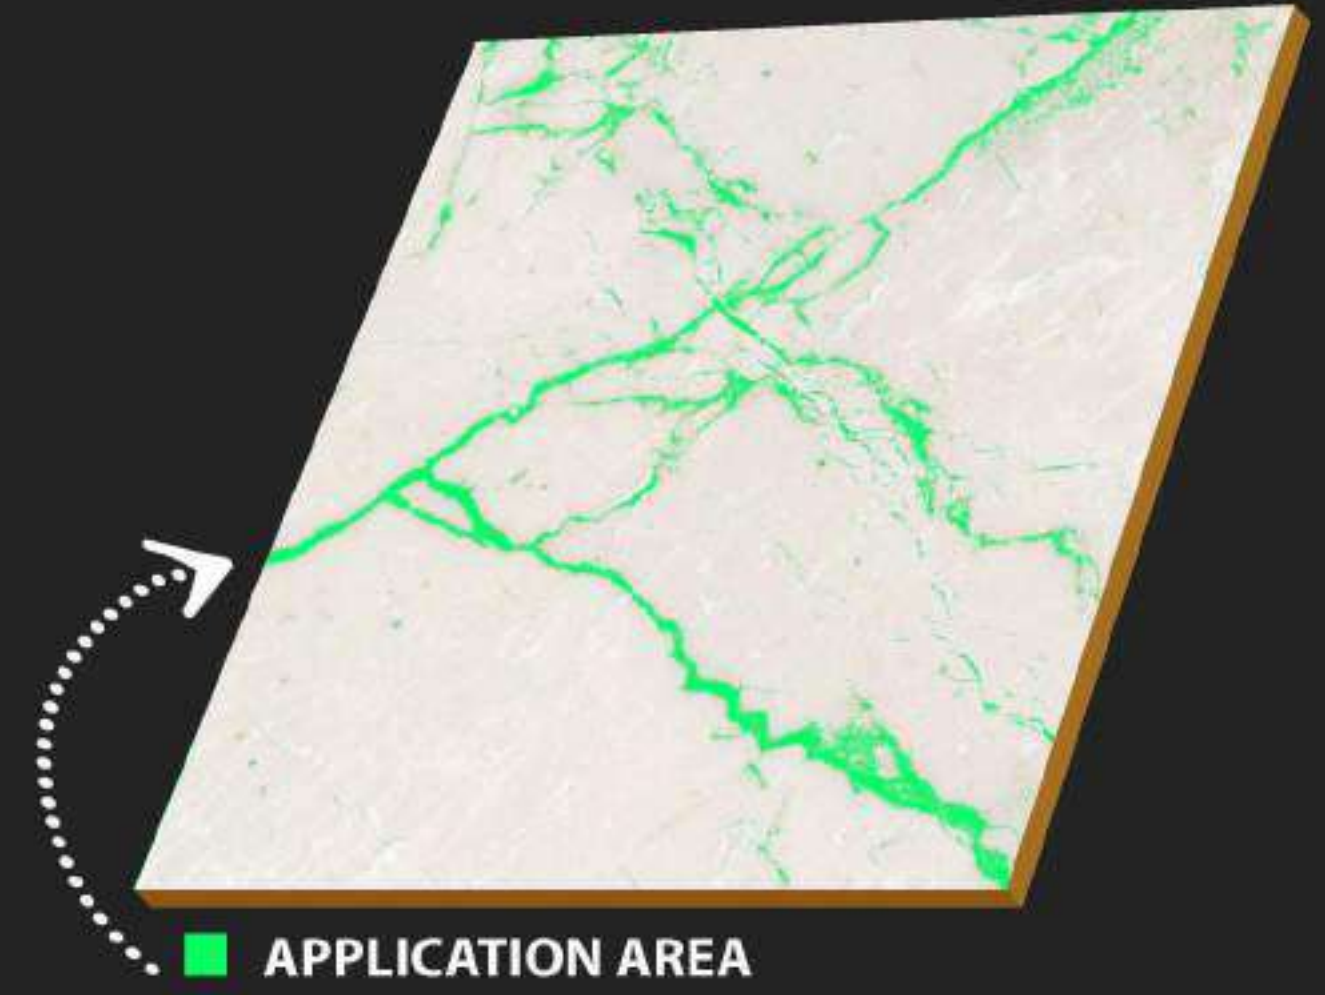

APPLICATION AREA

TILES
OF
INDIA

- Airports
- Hotels
- Offices
- Museums
- Shops
- Homes
- Spa & Wellness
- Restaurants