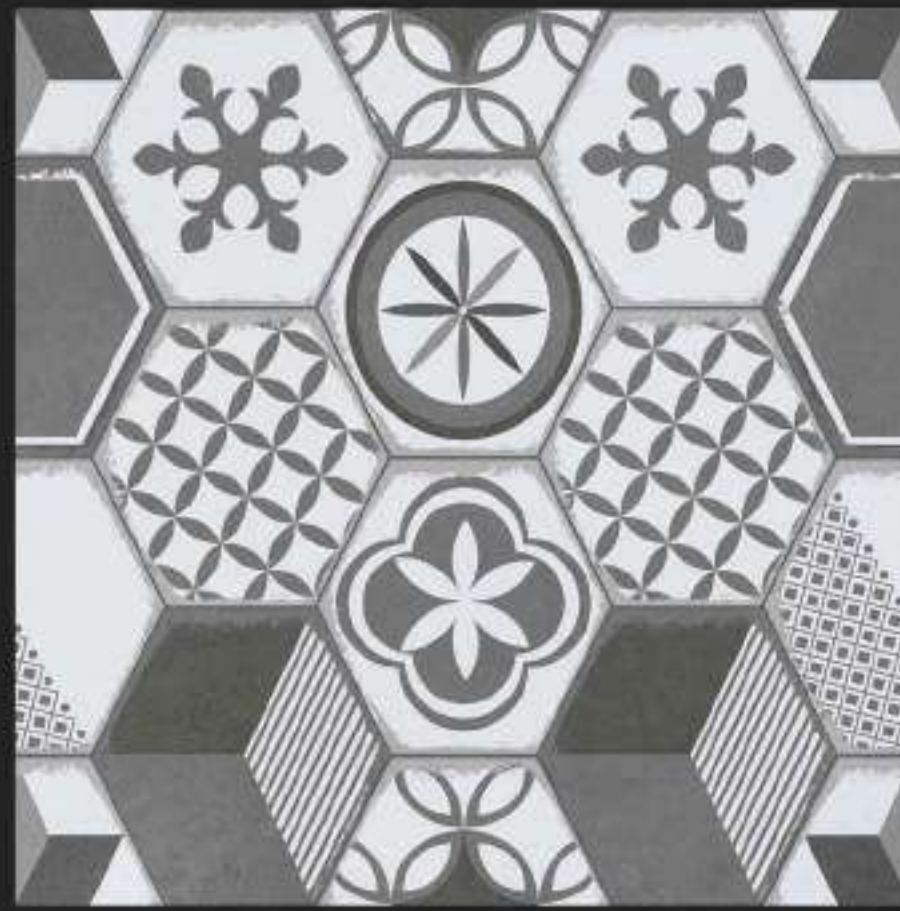

600 x
600 mm

CARVING
SURFACE

MATT
FINISH

WATER
PROOF

Carving
Surface

C-148

APPLICATION AREA

TILES
OF
INDIA

Airports

Hotels

Offices

Museums

Shops

Homes

Spa & Wellness

Restaurants