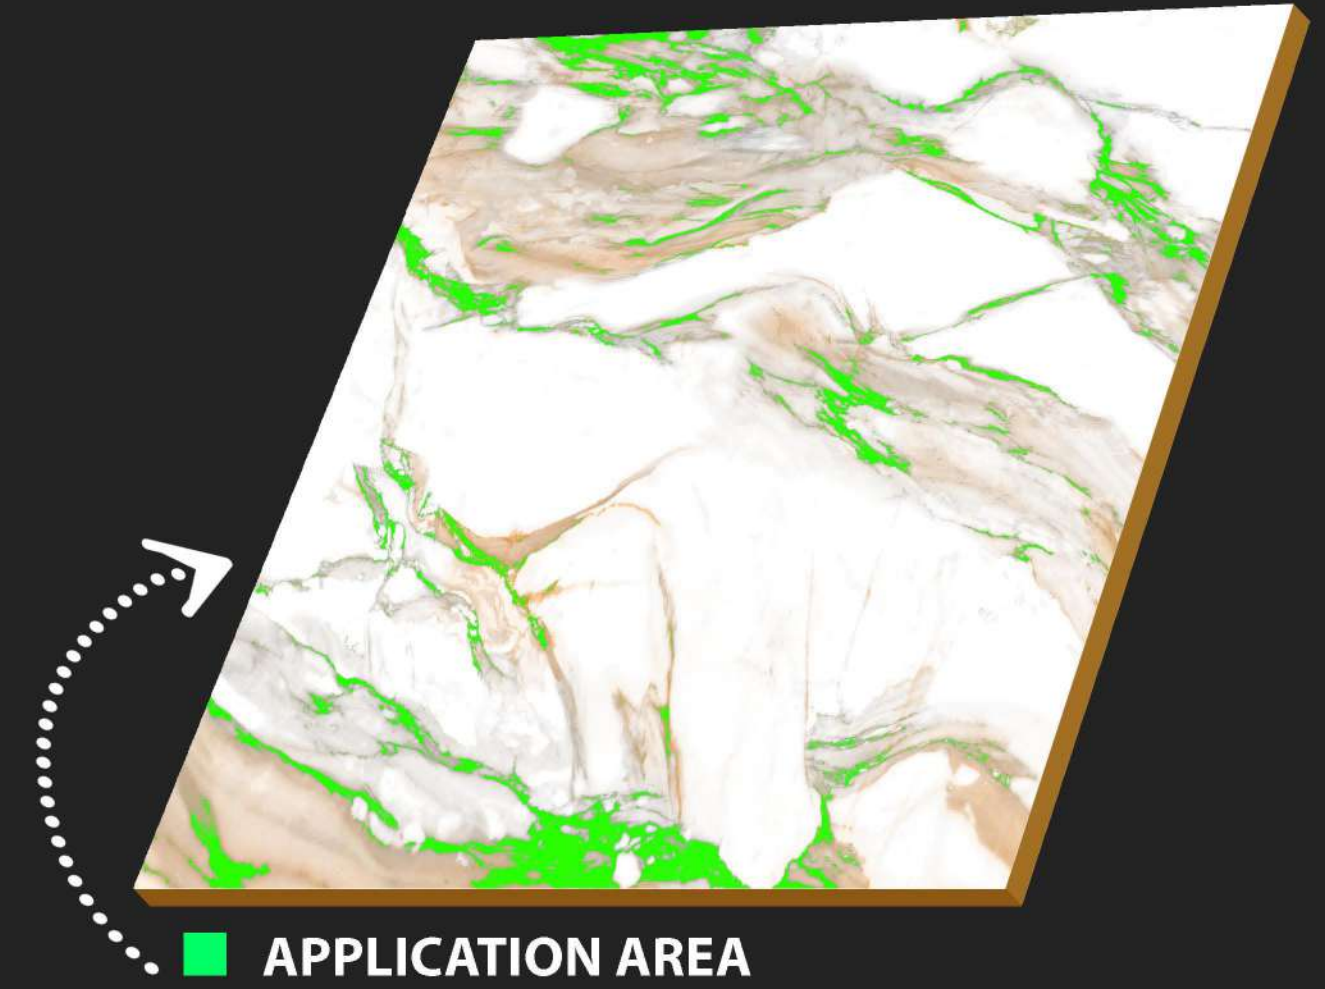

APPLICATION AREA

TILES
OF
INDIA

Airports

Hotels

Offices

Museums

Shops

Homes

Spa & Wellness

Restaurants