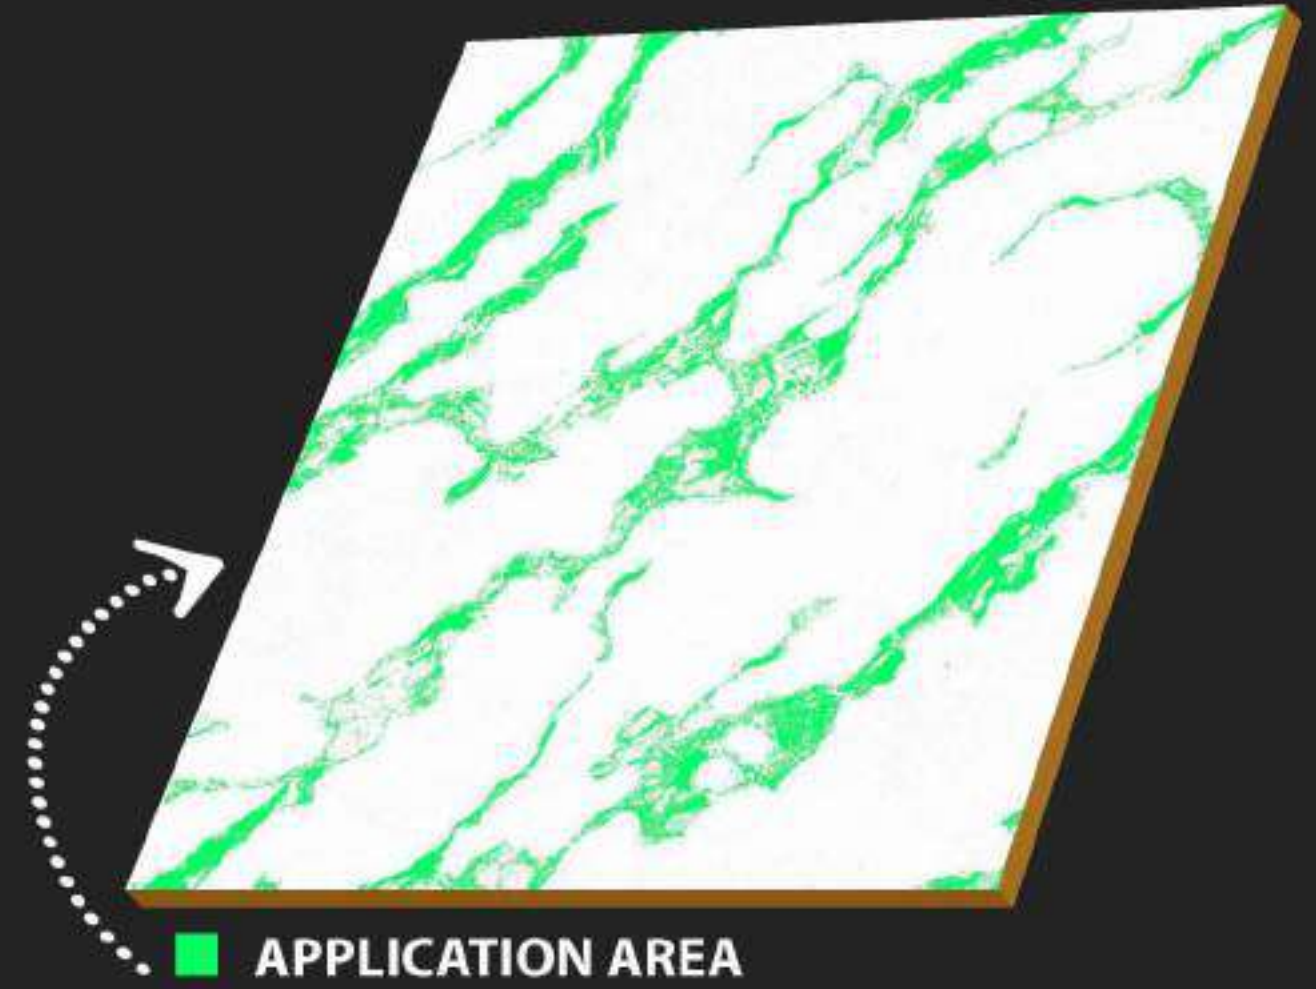

Restaurants

600 x
600 mm

CARVING
SURFACE

MATT
FINISH

WATER
PROOF

Carving
Surface

C-106

APPLICATION AREA