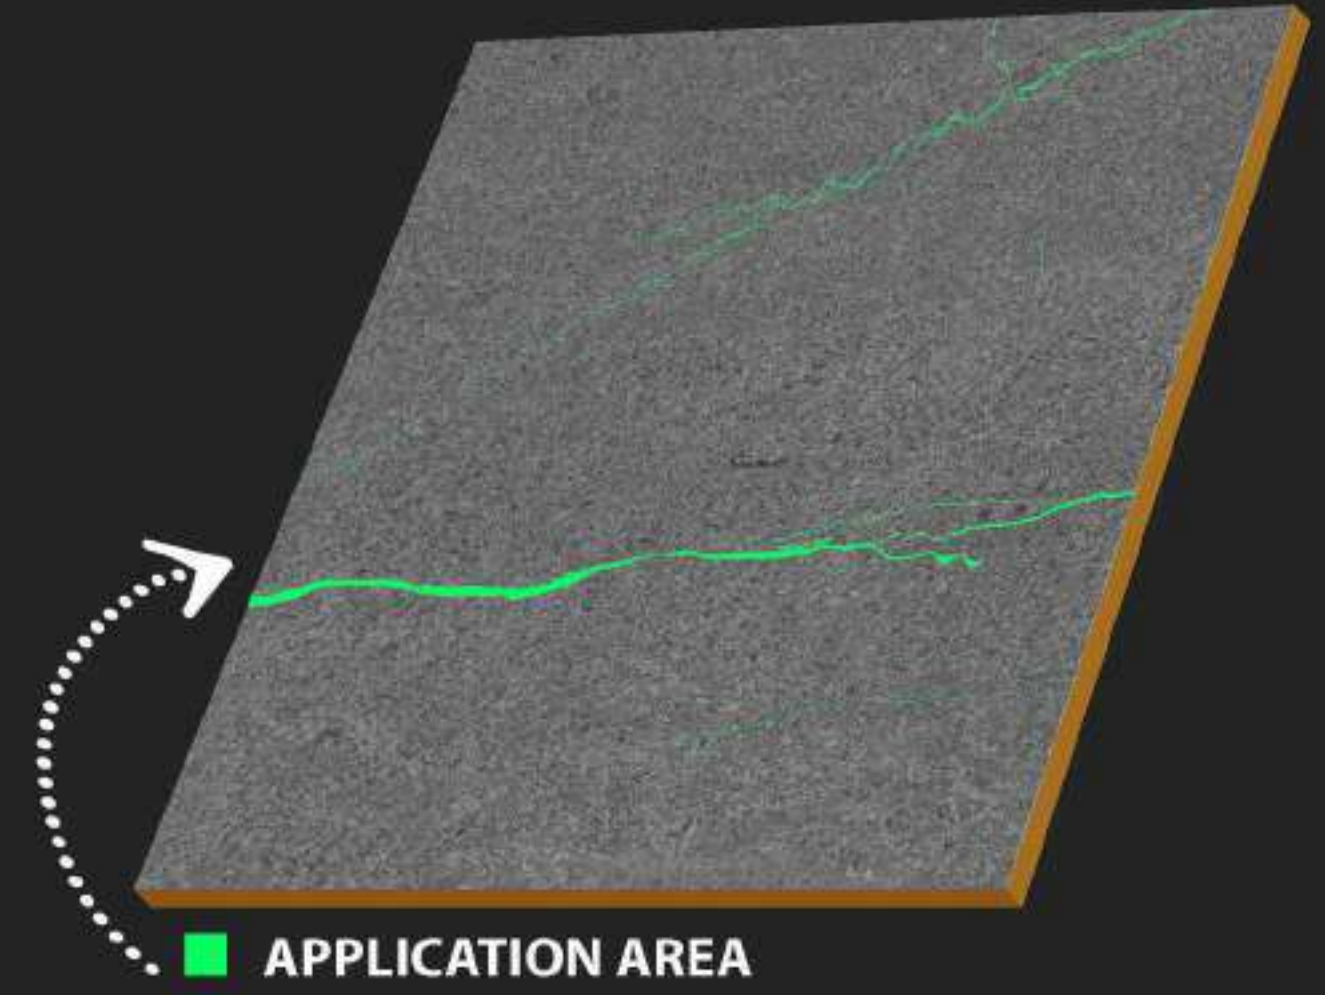

APPLICATION AREA

TILES
OF
INDIA

- Airports
- Hotels
- Offices
- Museums
- Shops
- Homes
- Espa & Wellness
- Restaurants