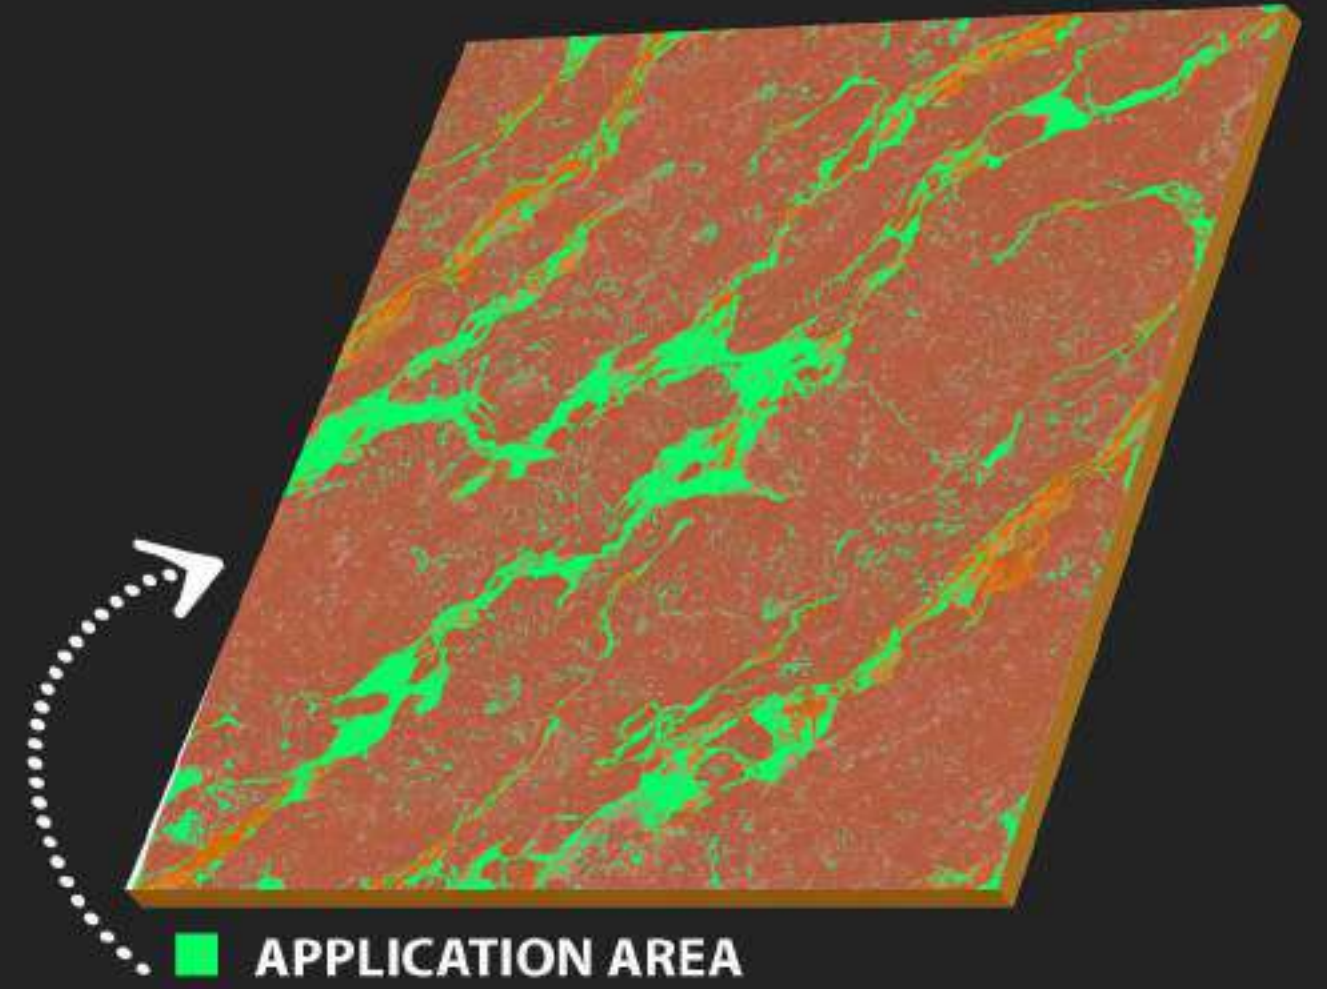

- Airports
- Hotels
- Offices
- Museums
- Shops
- Homes
- Spa & Wellness
- Restaurants

600 x
600 mm

CARVING
SURFACE

MATT
FINISH

WATER
PROOF

Carving
Surface

C-105

APPLICATION AREA