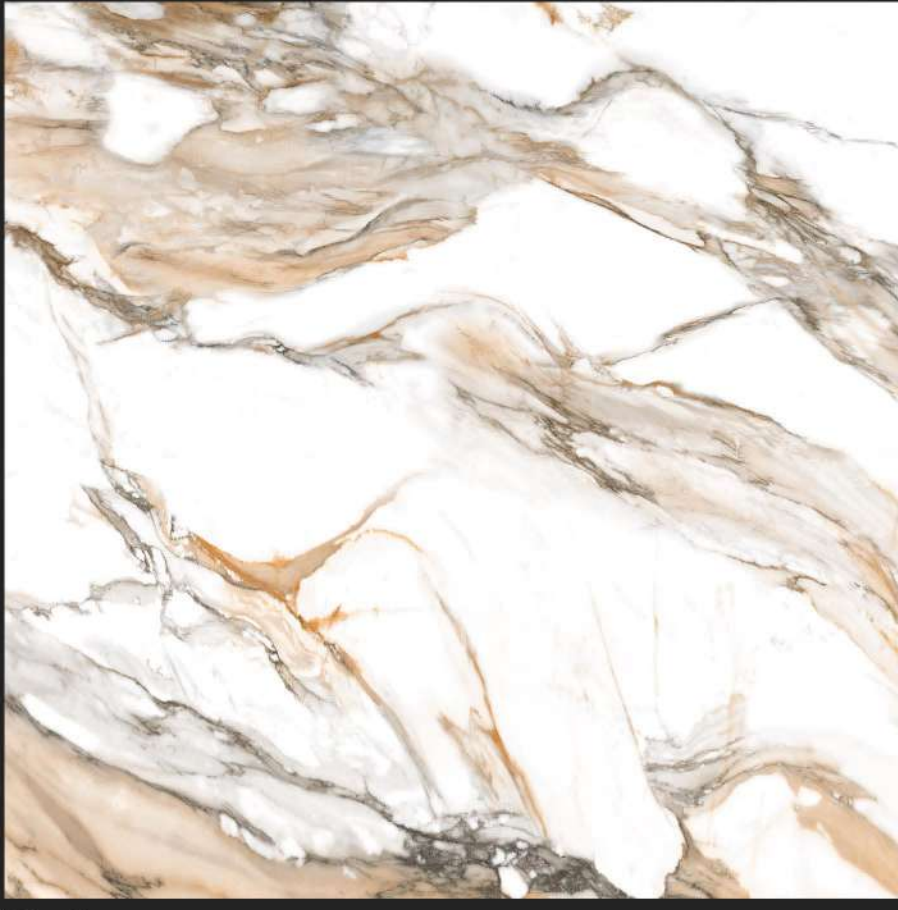

Restaurants

600 x
600 mm

CARVING
SURFACE

MATT
FINISH

WATER
PROOF

Carving
Surface

C-170

R-1