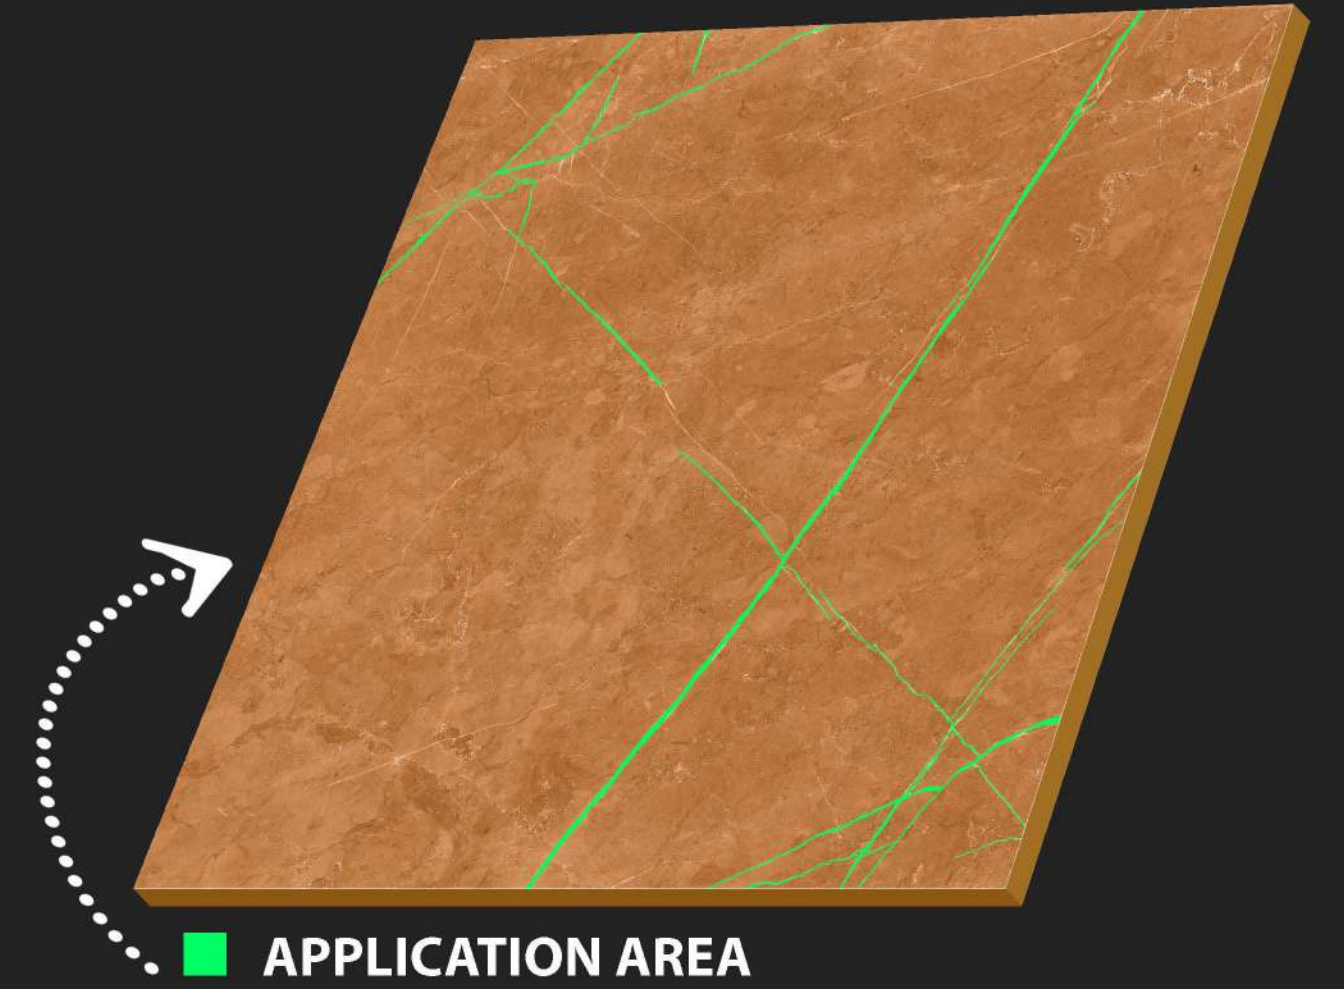

APPLICATION AREA

TILES
OF
INDIA

Airports

Hotels

Offices

Museums

Shops

Homes

Spa & Wellness

Restaurants