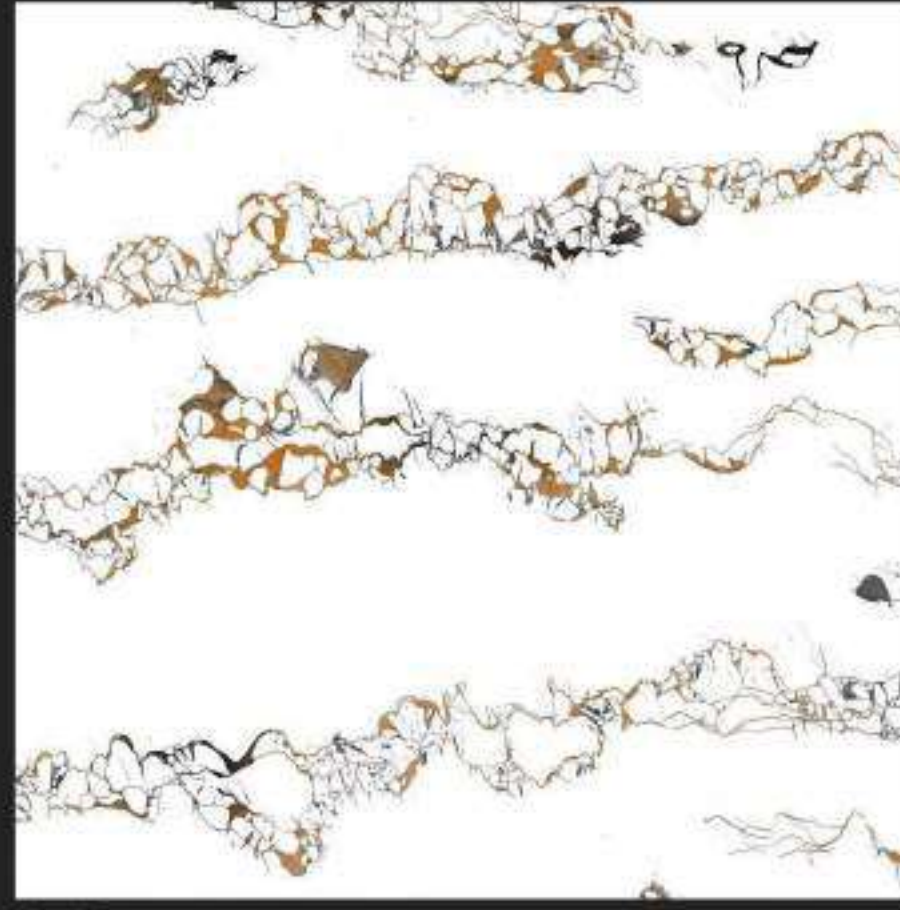

600 x
600 mm

CARVING
SURFACE

MATT
FINISH

WATER
PROOF

Carving
Surface

C-126

R-2

APPLICATION AREA

TILES
OF
INDIA

Airports

Hotels

Offices

Museums

Shops

Homes

Spa & Wellness

Restaurants