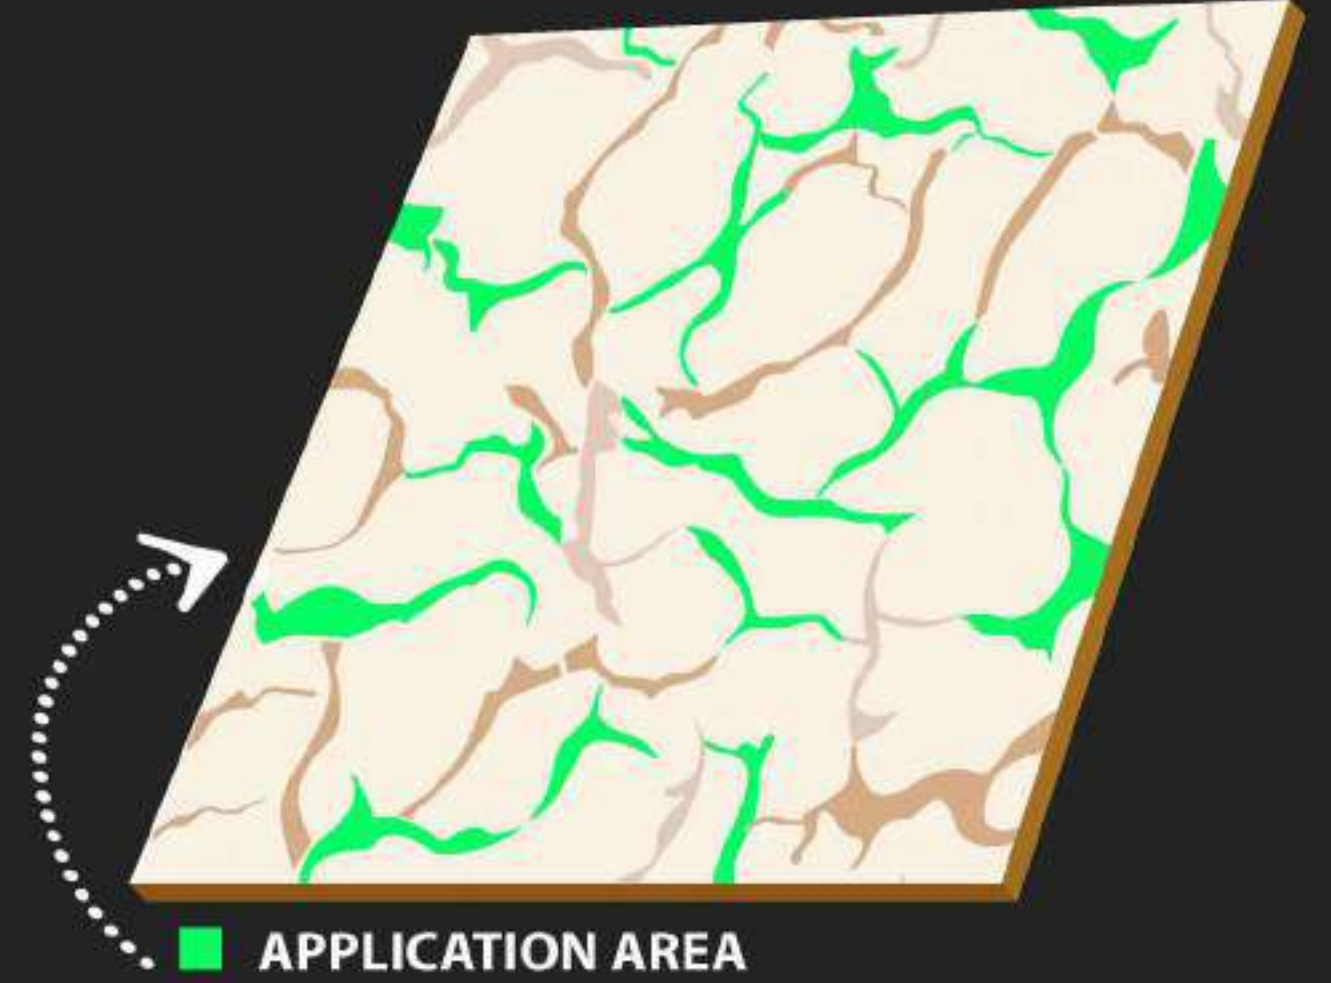

600 x
600 mm

CARVING
SURFACE

MATT
FINISH

WATER
PROOF

Carving
Surface

C-113

APPLICATION AREA

TILES
OF
INDIA

Airports

Hotels

Offices

Museums

Shops

Homes

Spa & Wellness

Restaurants