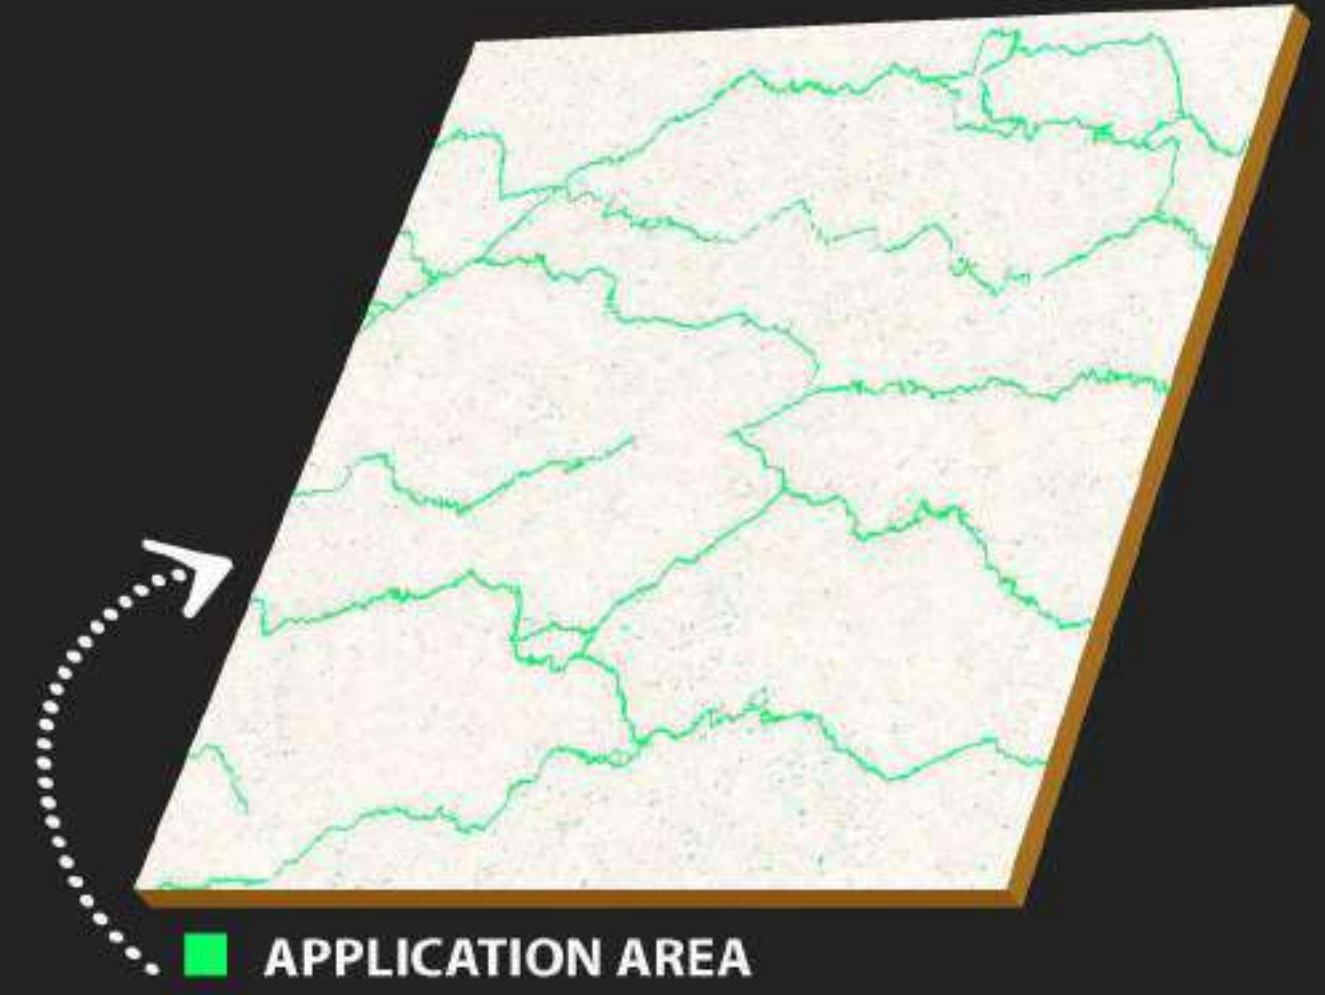

APPLICATION AREA

TILES
OF
INDIA

- Airports
- Hotels
- Offices
- Museums
- Shops
- Homes
- Spa & Wellness
- Restaurants