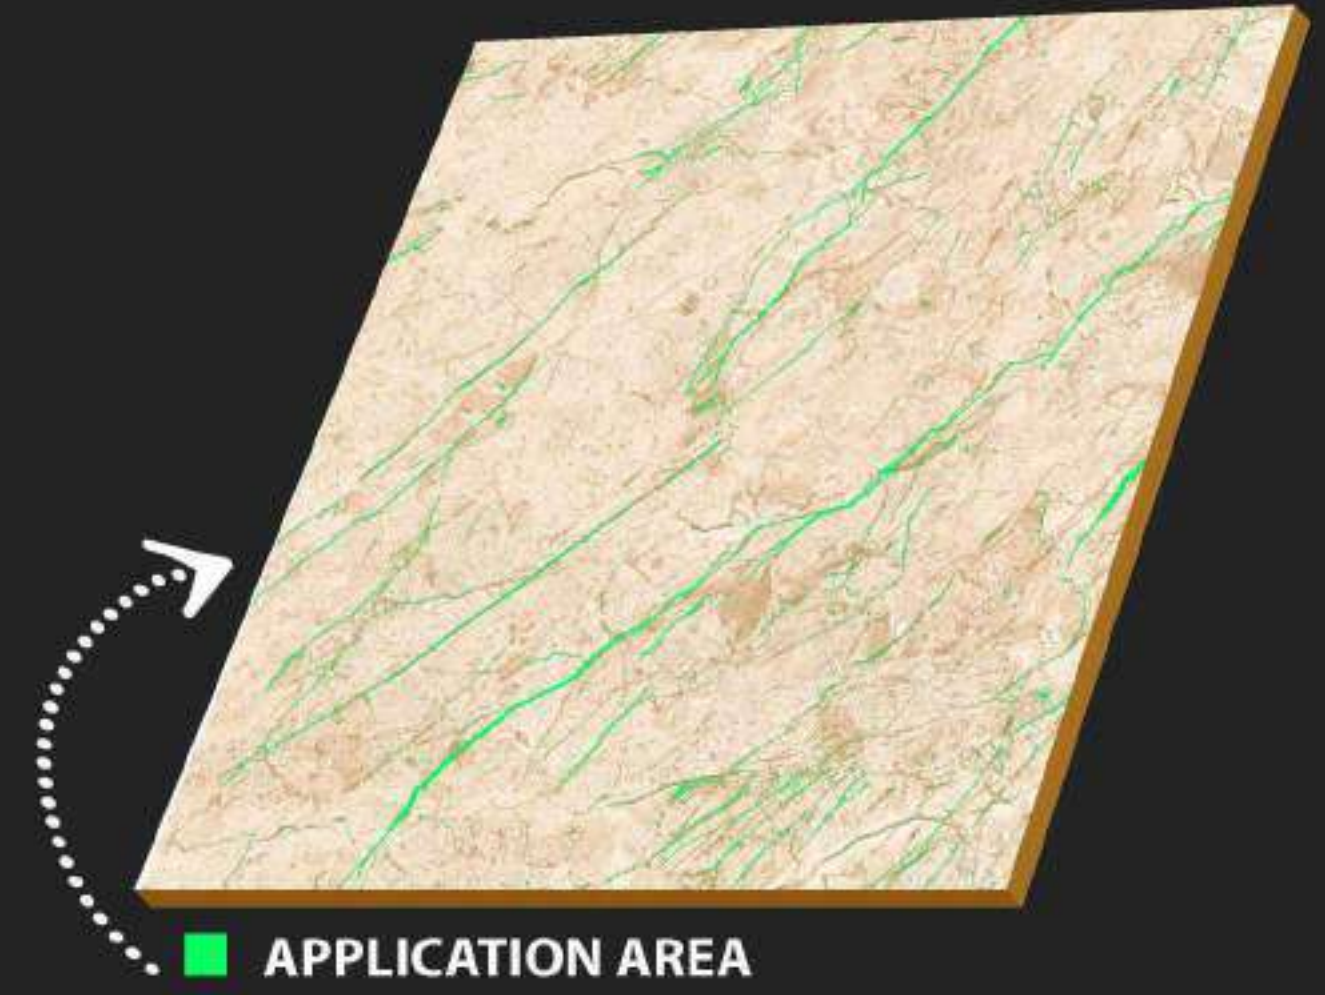

APPLICATION AREA

TILES
OF
INDIA

Airports

Hotels

Offices

Museums

Shops

Homes

Spa & Wellness

Restaurants