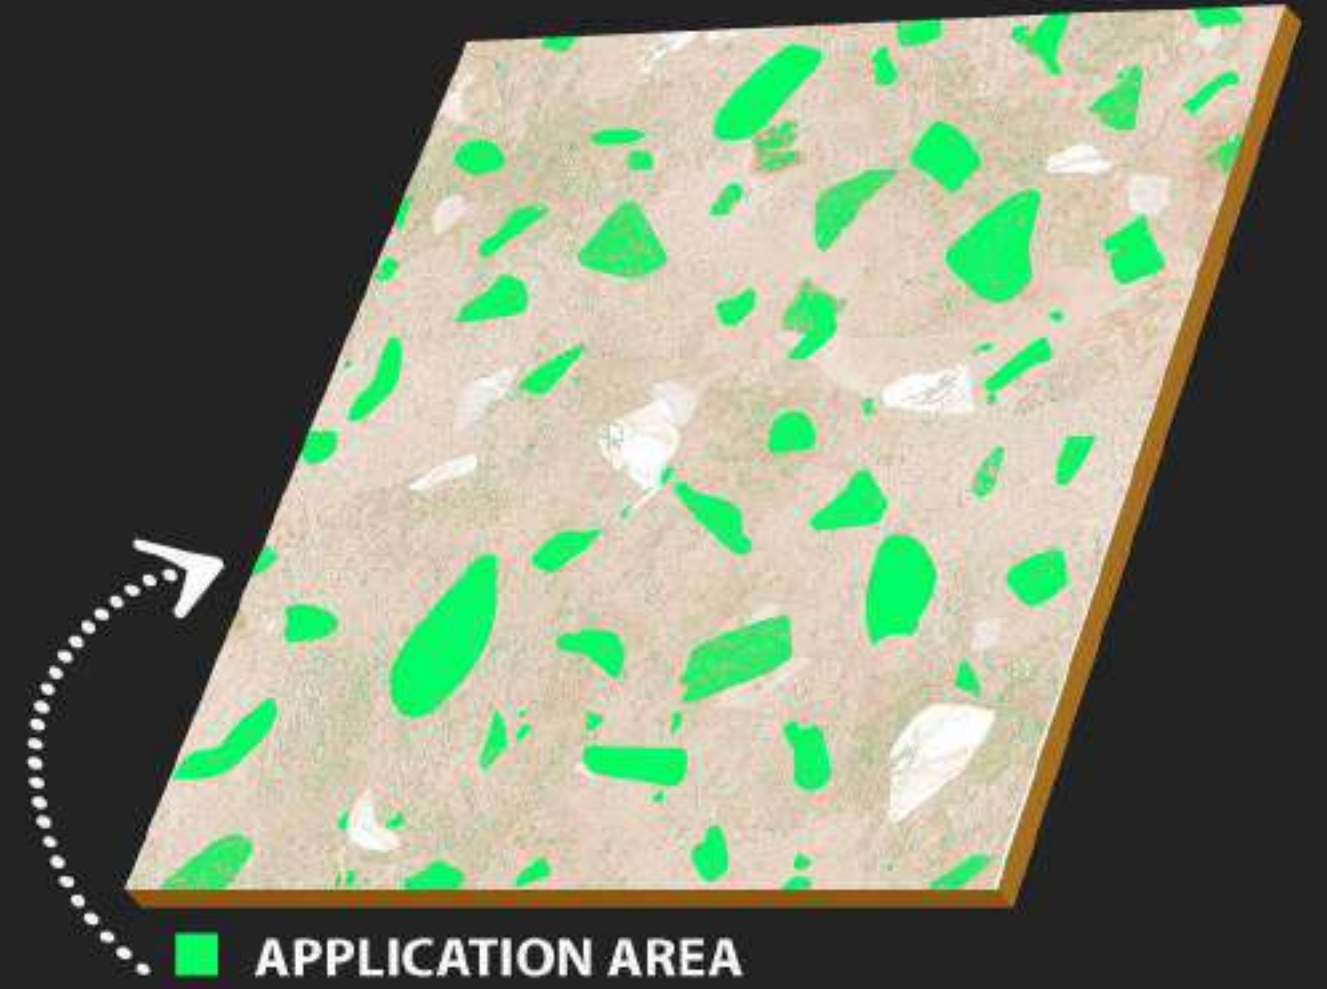

Restaurants

600 x
600 mm

CARVING
SURFACE

MATT
FINISH

WATER
PROOF

Carving
Surface

C-119

APPLICATION AREA