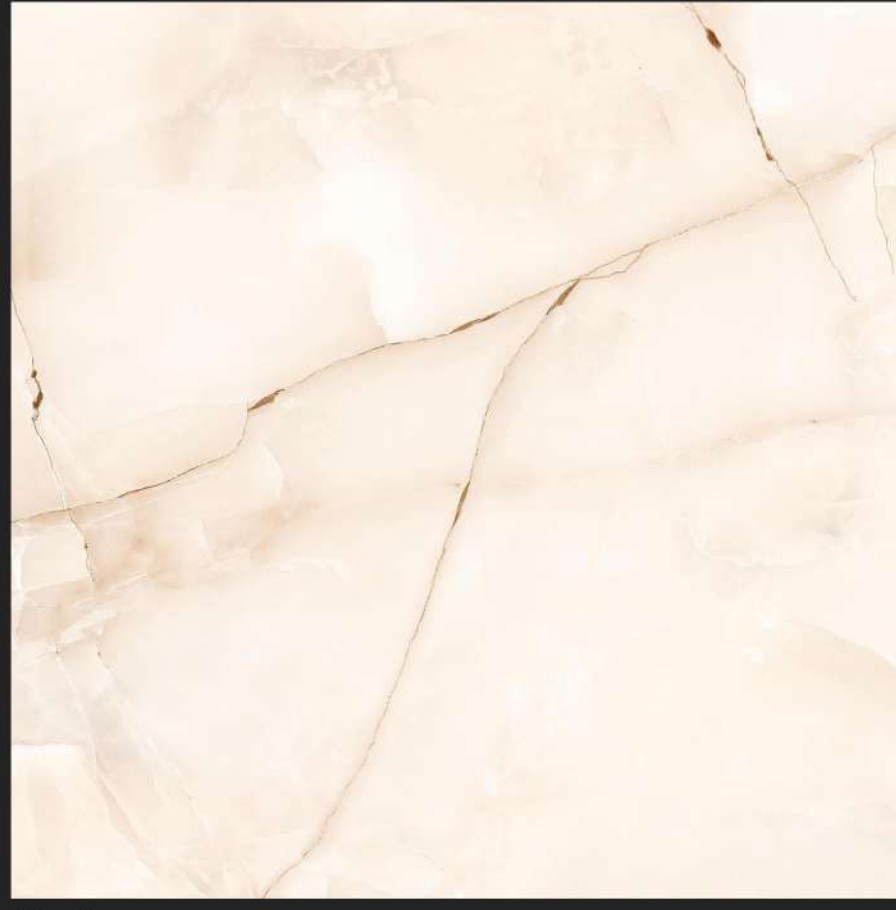

Restaurants

600 x
600 mm

CARVING
SURFACE

MATT
FINISH

WATER
PROOF

Carving
Surface

C-168

R-1