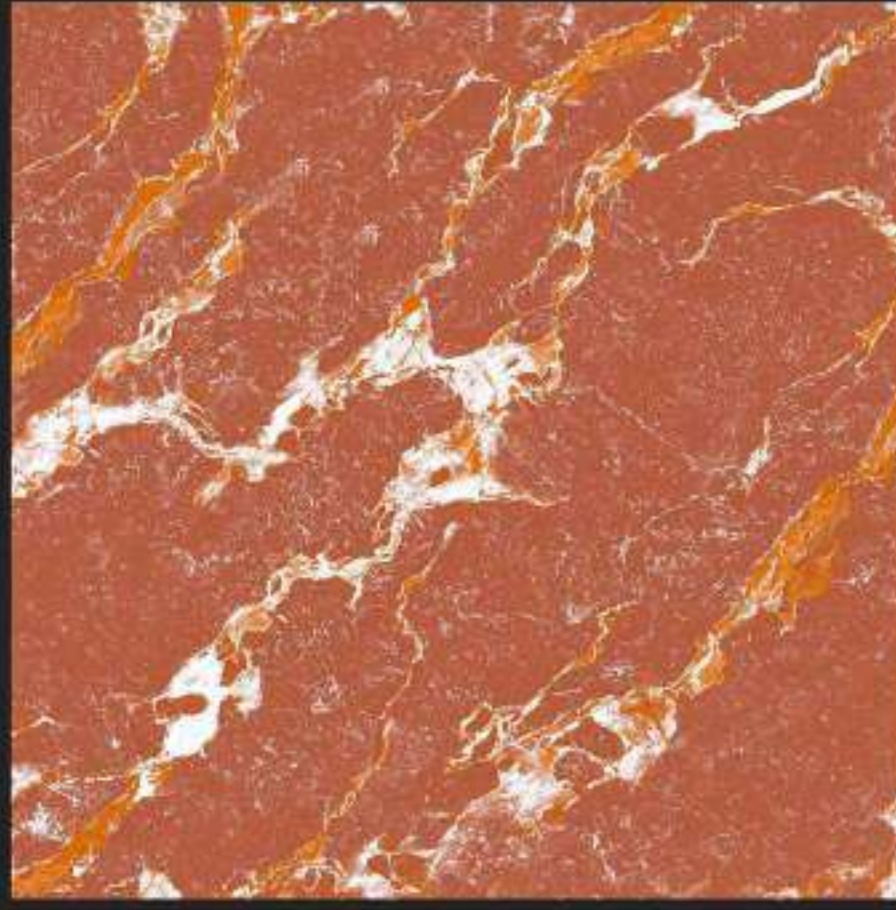

- Airports
- Hotels
- Offices
- Museums
- Shops
- Homes
- Spa & Wellness
- Restaurants

600 x
600 mm

CARVING
SURFACE

MATT
FINISH

WATER
PROOF

Carving
Surface

C-105

APPLICATION AREA