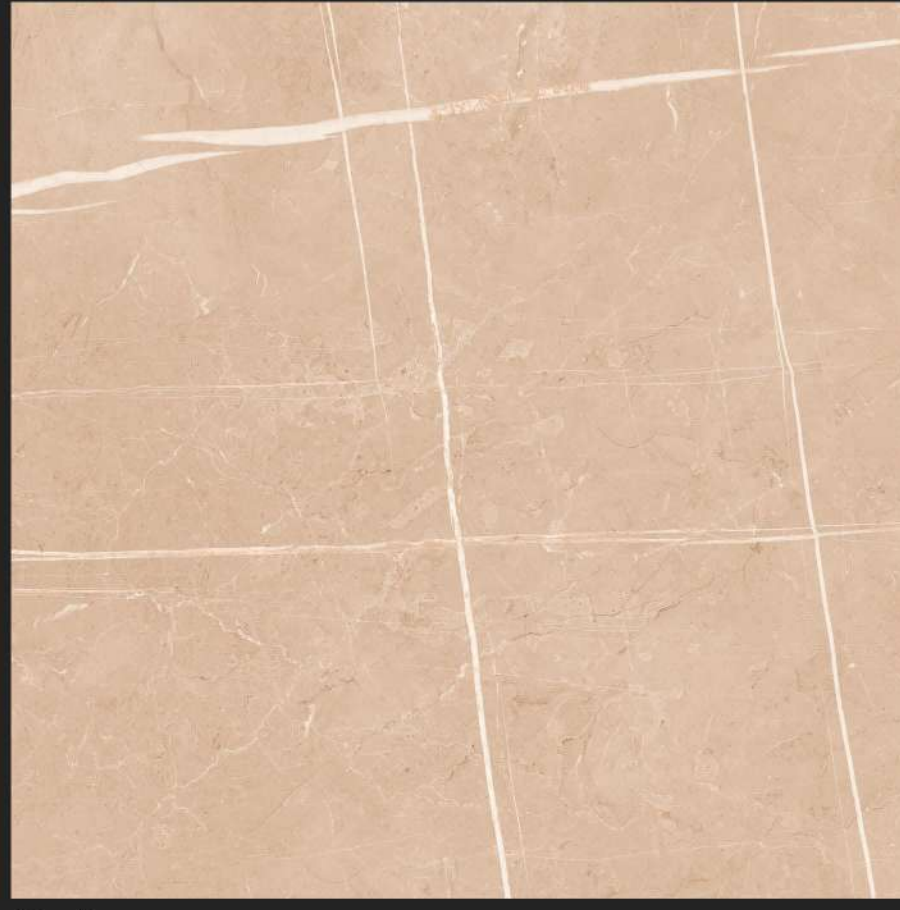

600 x
600 mm

CARVING
SURFACE

MATT
FINISH

WATER
PROOF

Carving
Surface

C-169

R-2

APPLICATION AREA

TILES
OF
INDIA

Airports

Hotels

Offices

Museums

Shops

Homes

Spa & Wellness

Restaurants