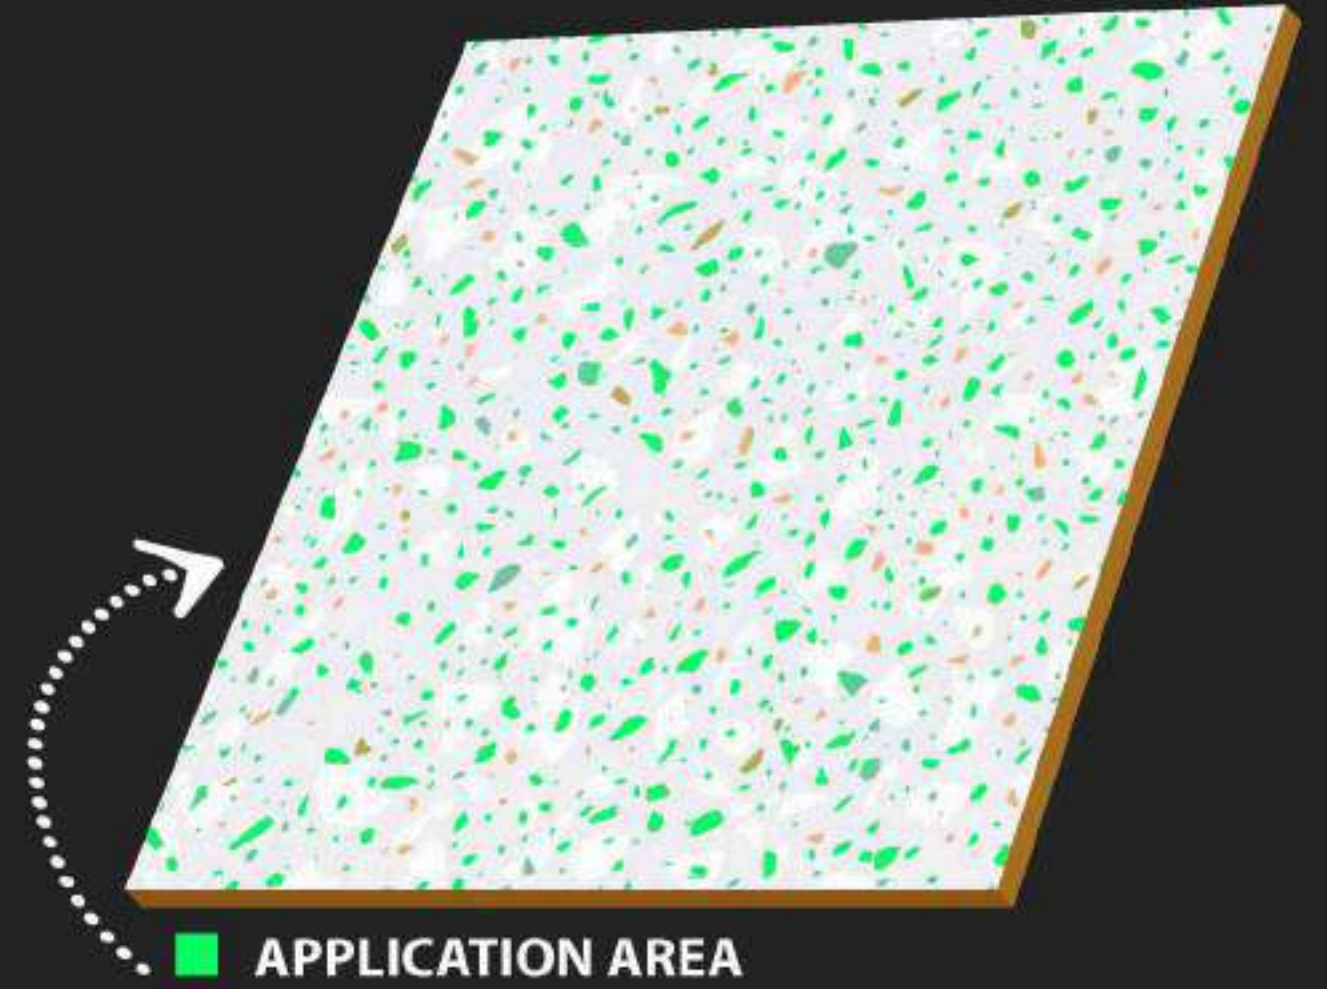

Restaurants

600 x
600 mm

CARVING
SURFACE

MATT
FINISH

WATER
PROOF

Carving
Surface

C-120

APPLICATION AREA