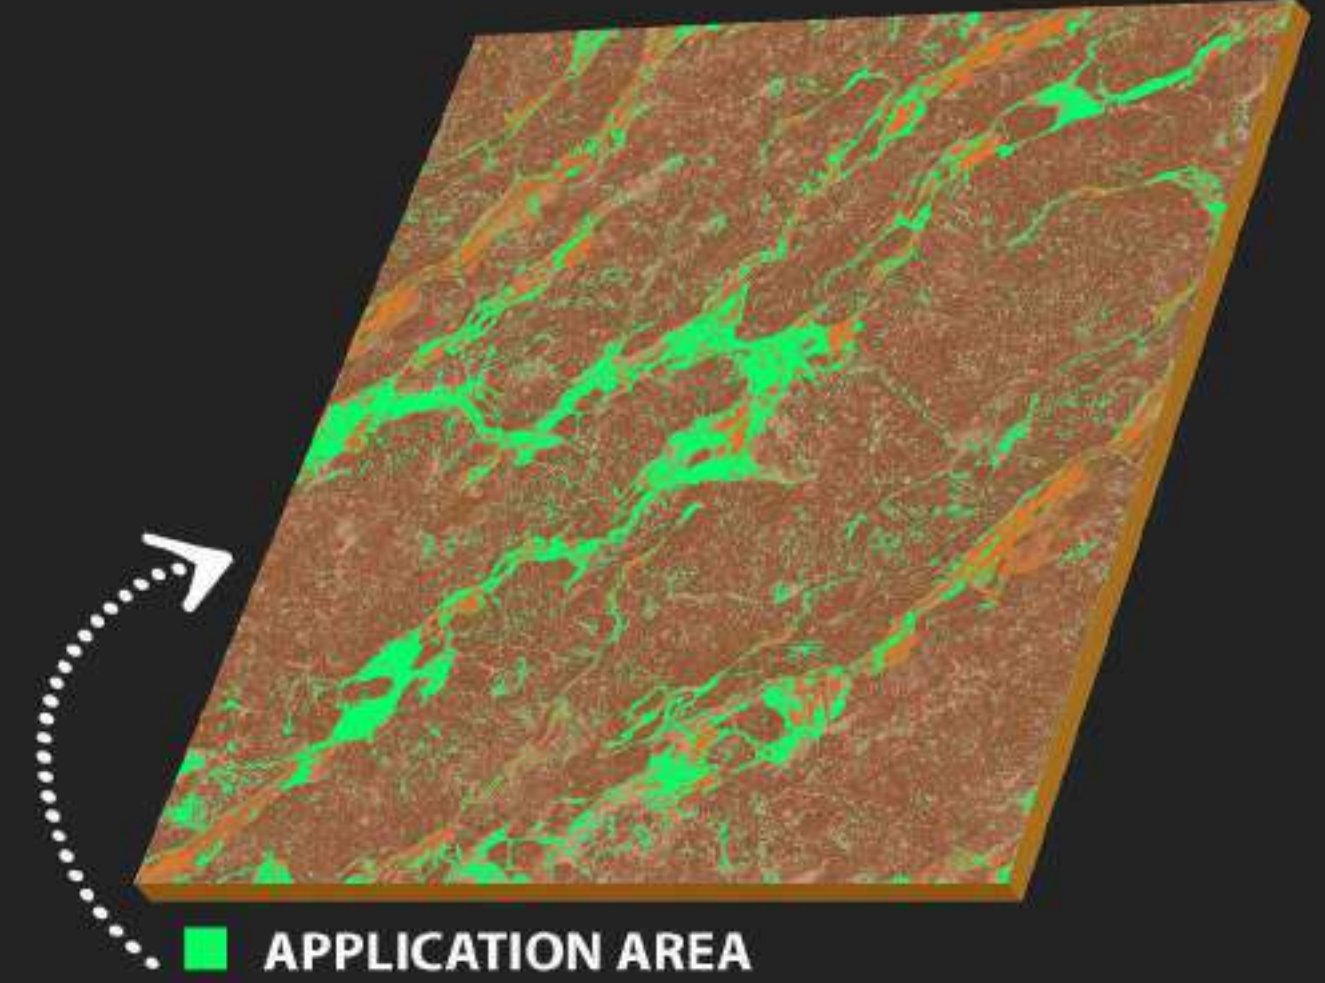

600 x
600 mm

CARVING
SURFACE

MATT
FINISH

WATER
PROOF

Carving
Surface

C-102