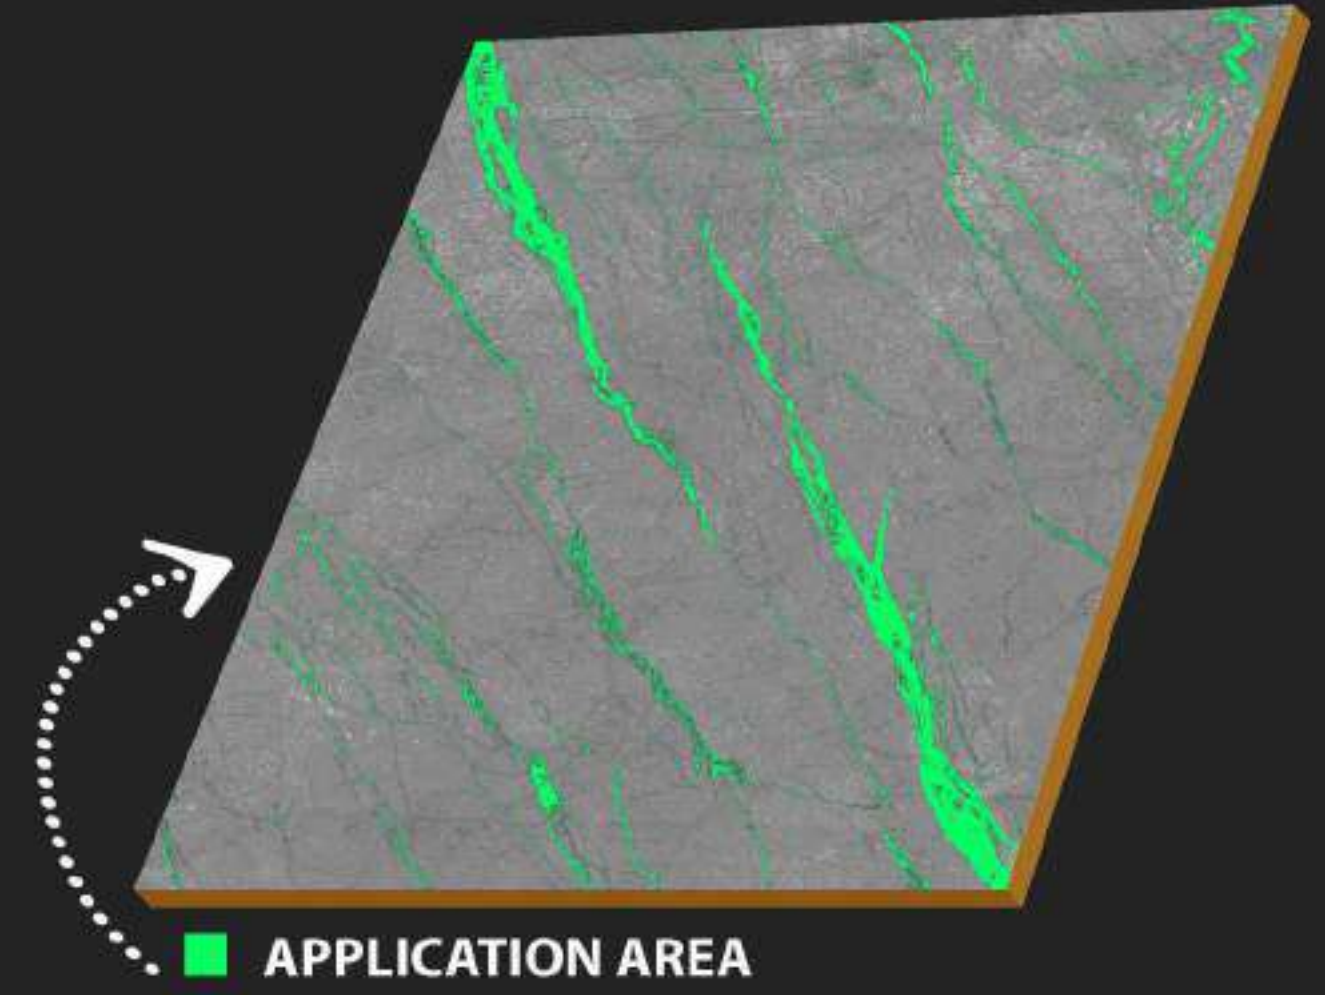

Restaurants

600 x
600 mm

CARVING
SURFACE

MATT
FINISH

WATER
PROOF

Carving
Surface

C-107

TILES
OF
INDIA