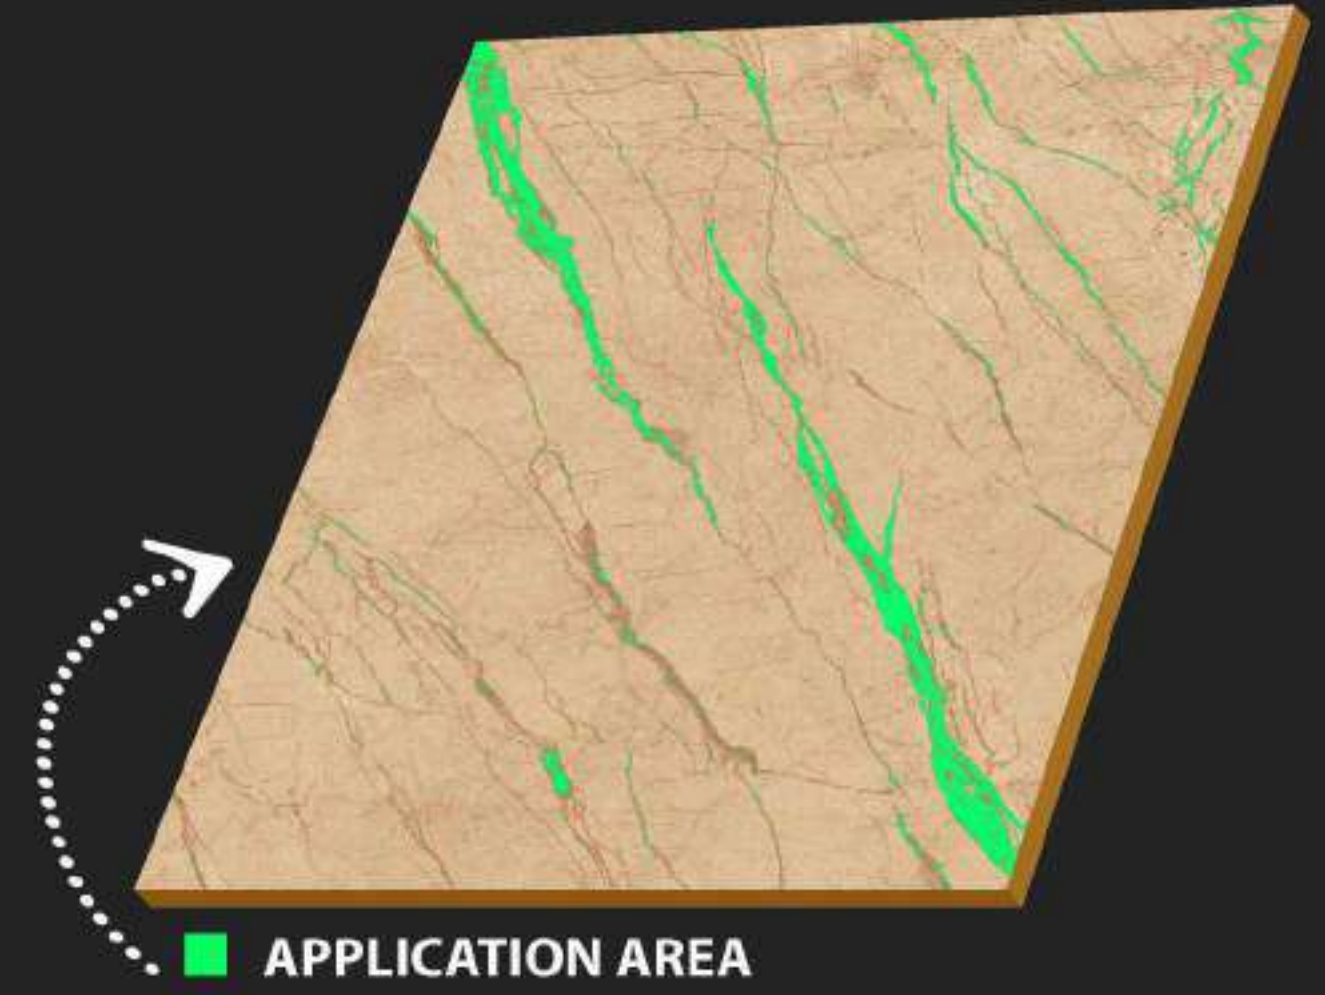

- Airports
- Hotels
- Offices
- Museums
- Shops
- Homes
- Espa & Wellness
- Restaurants

600 x
600 mm

CARVING
SURFACE

MATT
FINISH

WATER
PROOF

Carving
Surface

C-108

APPLICATION AREA