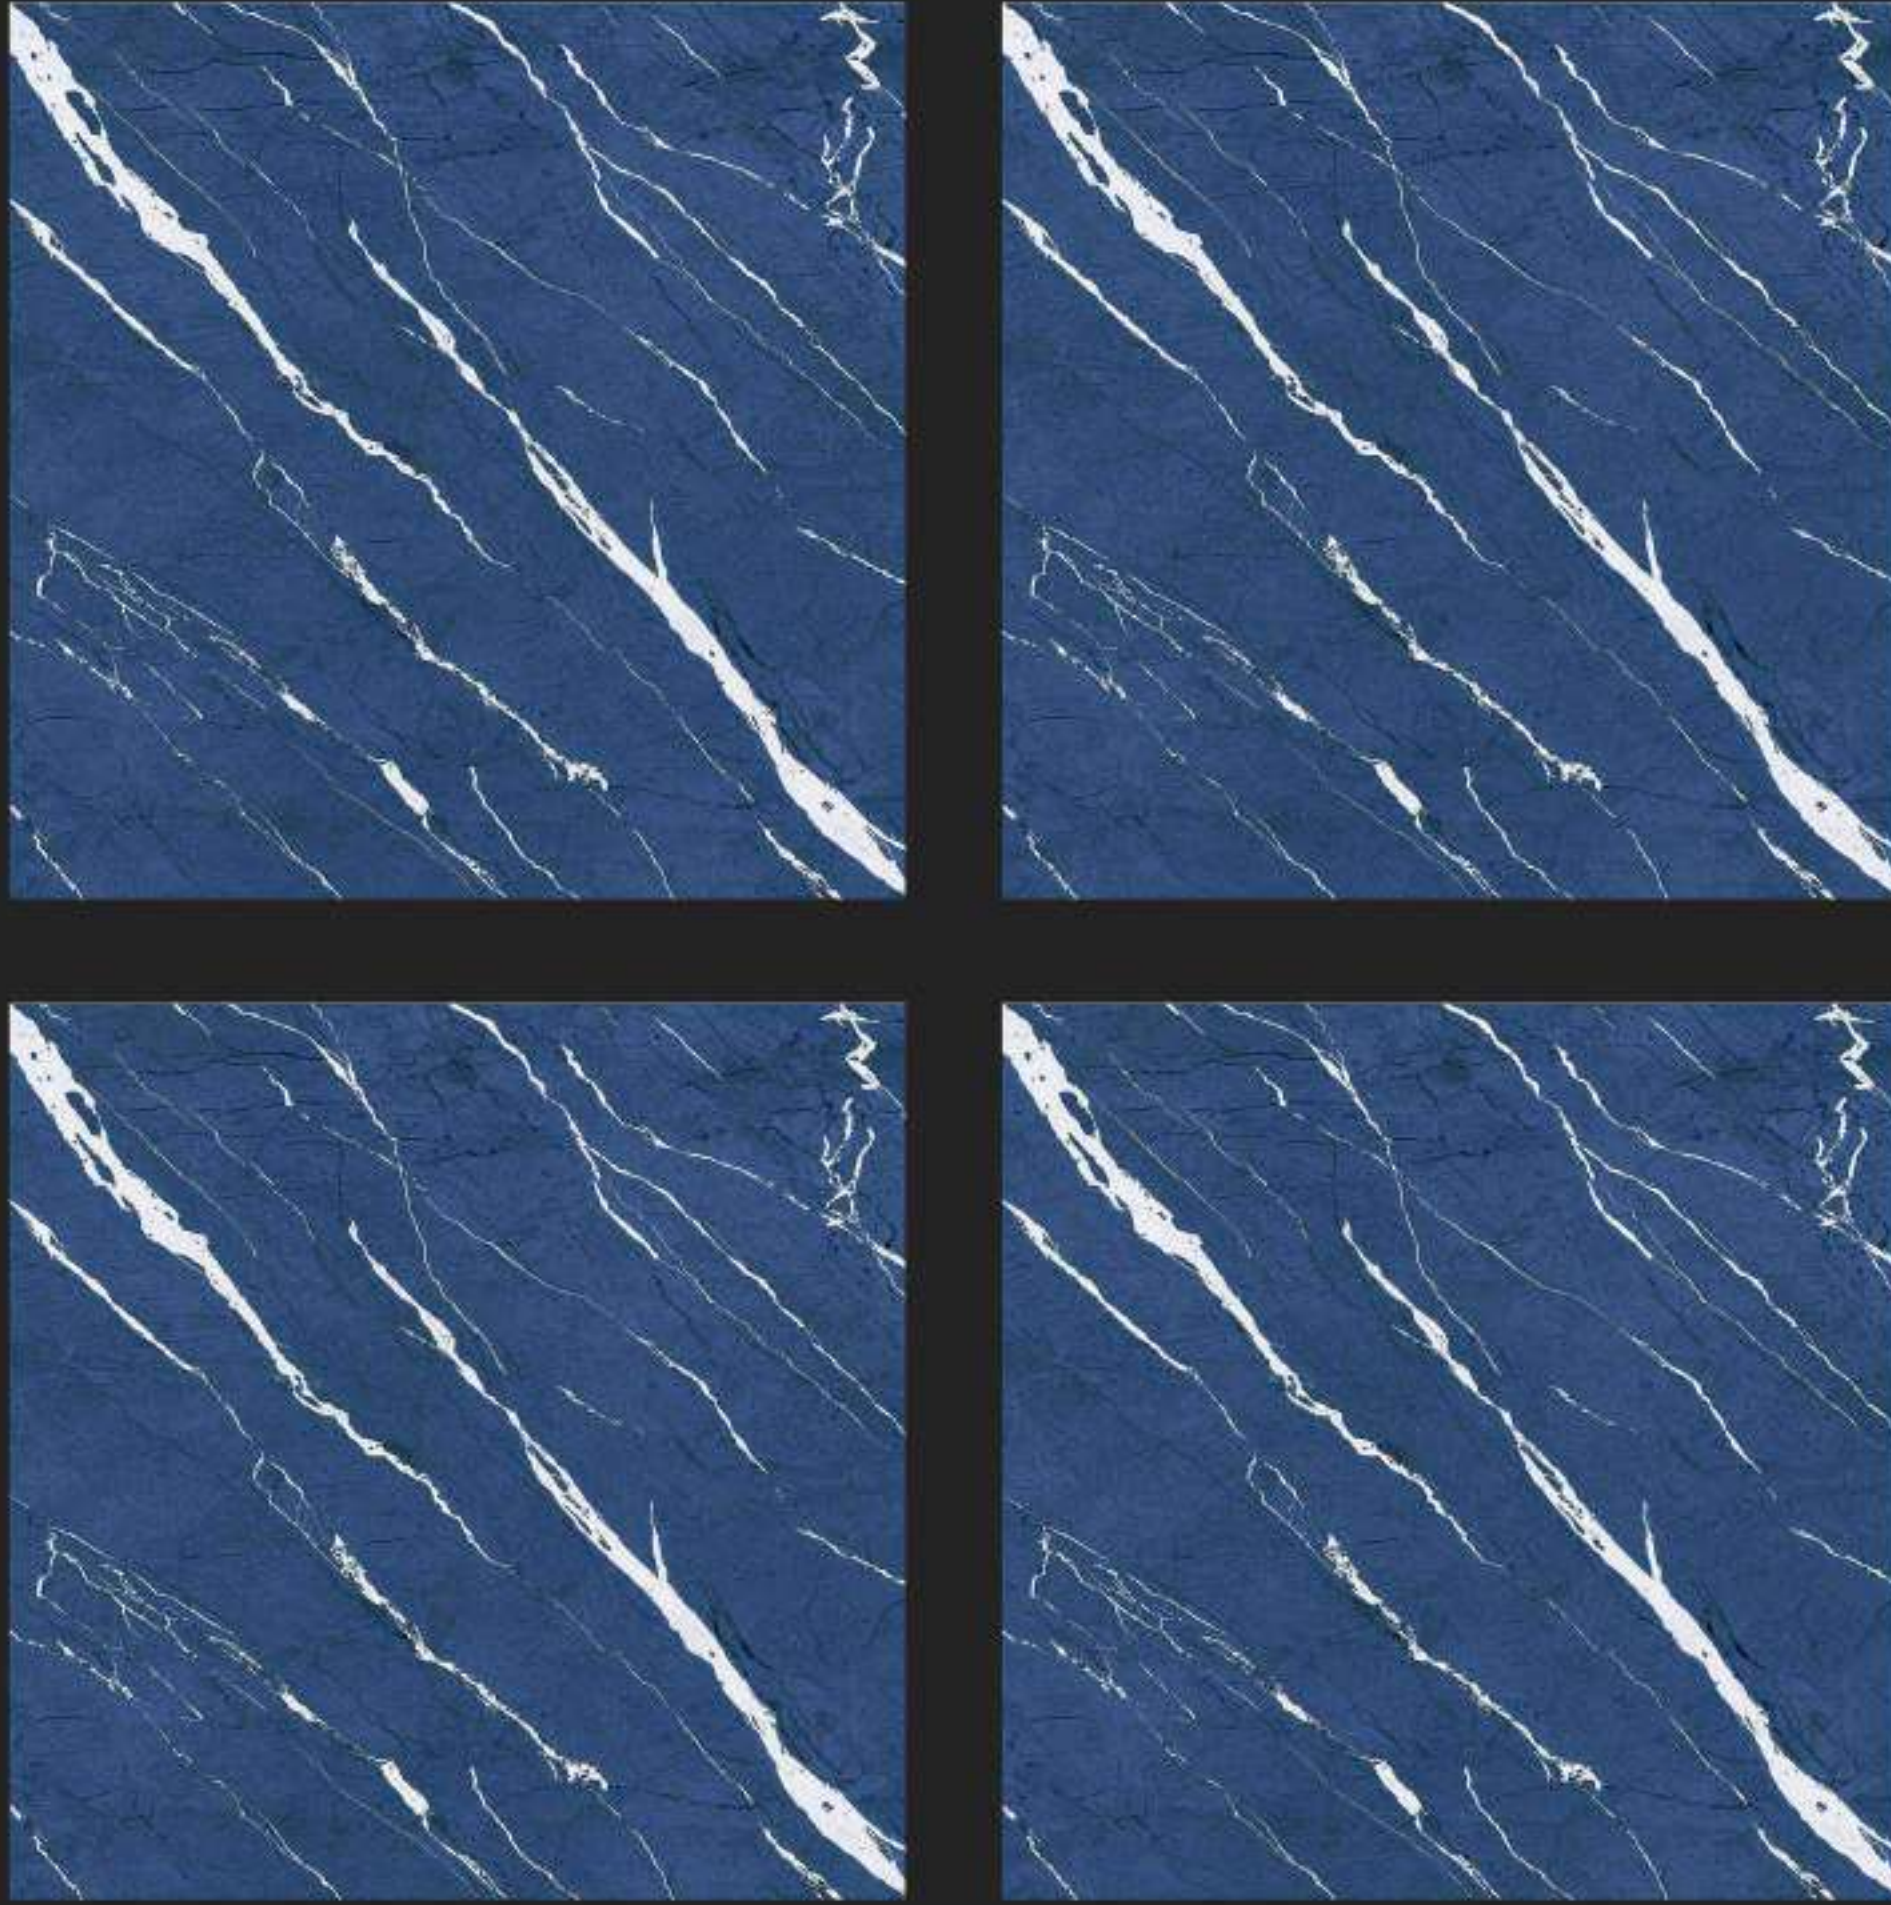

TILES
OF
INDIA

- Airports
- Hotels
- Offices
- Museums
- Shops
- Homes
- Spa & Wellness
- Restaurants

600 x
600 mm

CARVING
SURFACE

MATT
FINISH

WATER
PROOF

Carving
Surface

C-109