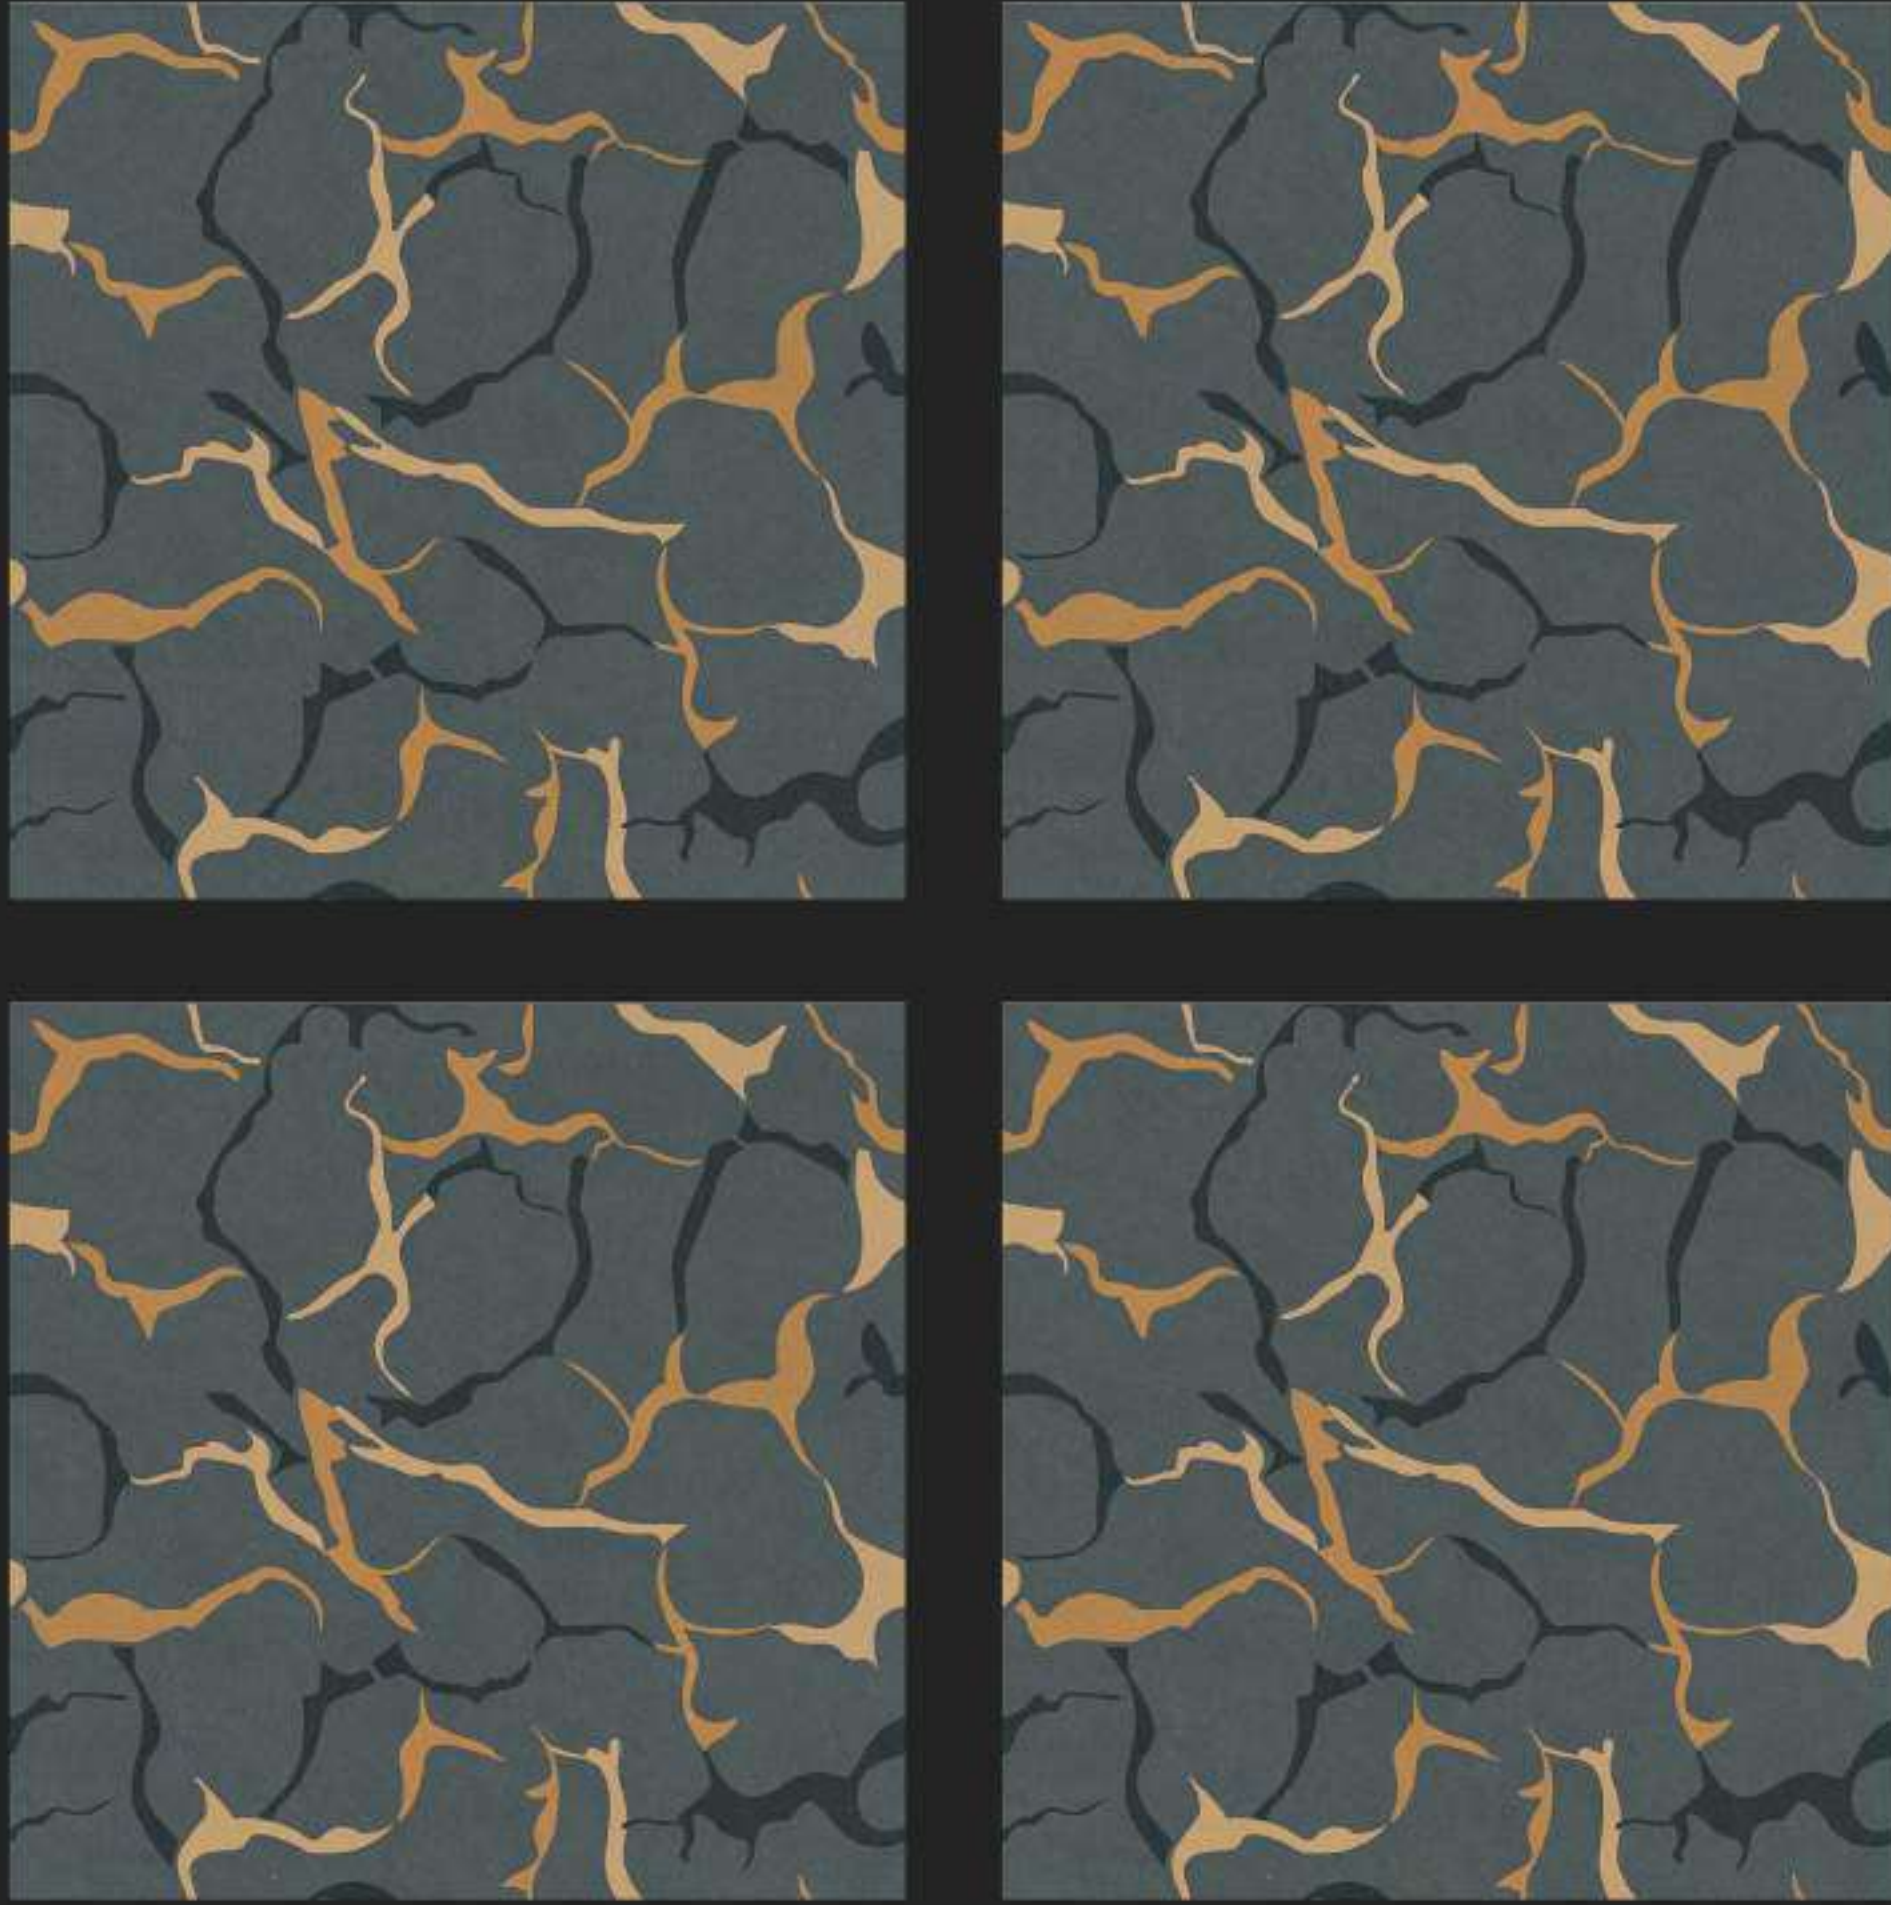

Spa & Wellness

Restaurants

600 x
600 mm

CARVING
SURFACE

MATT
FINISH

WATER
PROOF

Carving
Surface

C-116