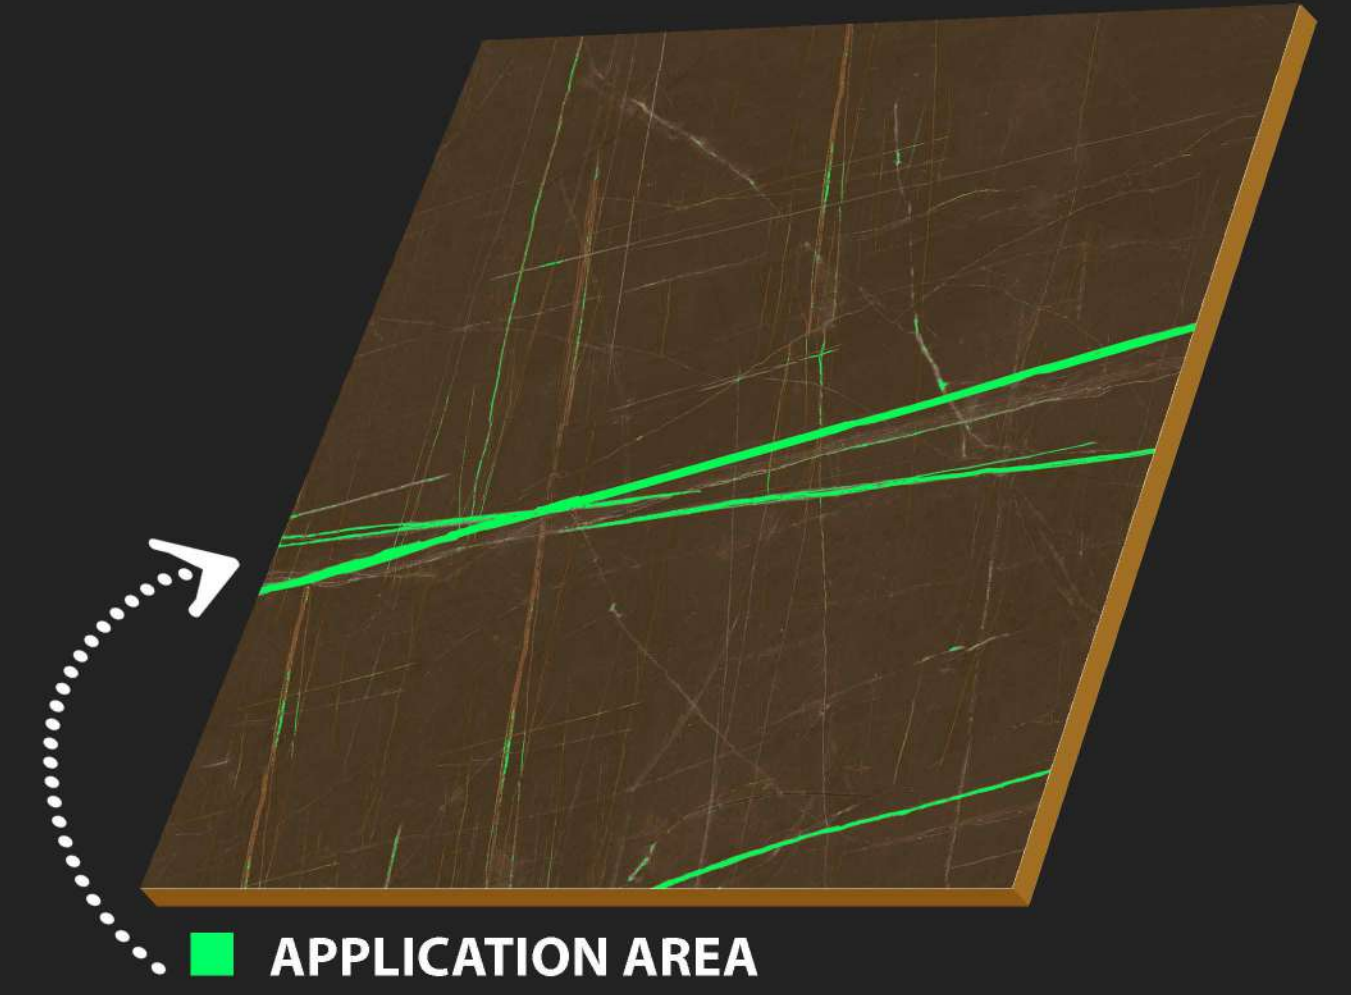

APPLICATION AREA

TILES
OF
INDIA

Airports

Hotels

Offices

Museums

Shops

Homes

Spa & Wellness

Restaurants