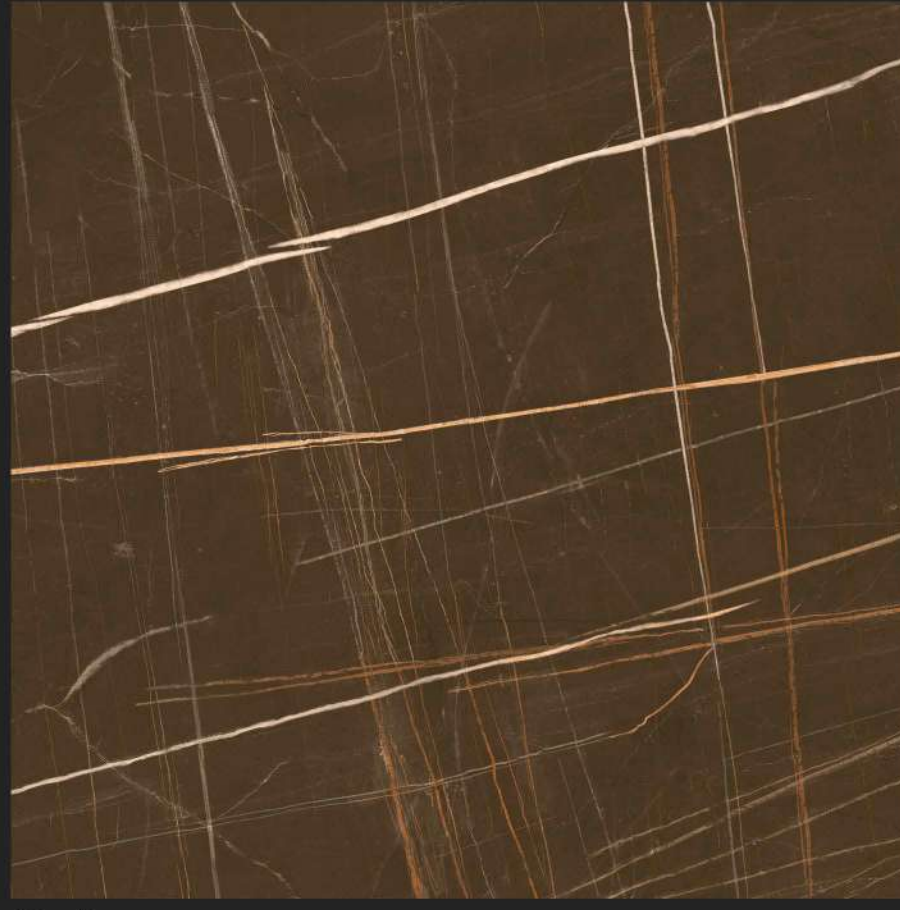

600 x
600 mm

CARVING
SURFACE

MATT
FINISH

WATER
PROOF

Carving
Surface

C-167

R-2

APPLICATION AREA

TILES
OF
INDIA

Airports

Hotels

Offices

Museums

Shops

Homes

Spa & Wellness

Restaurants