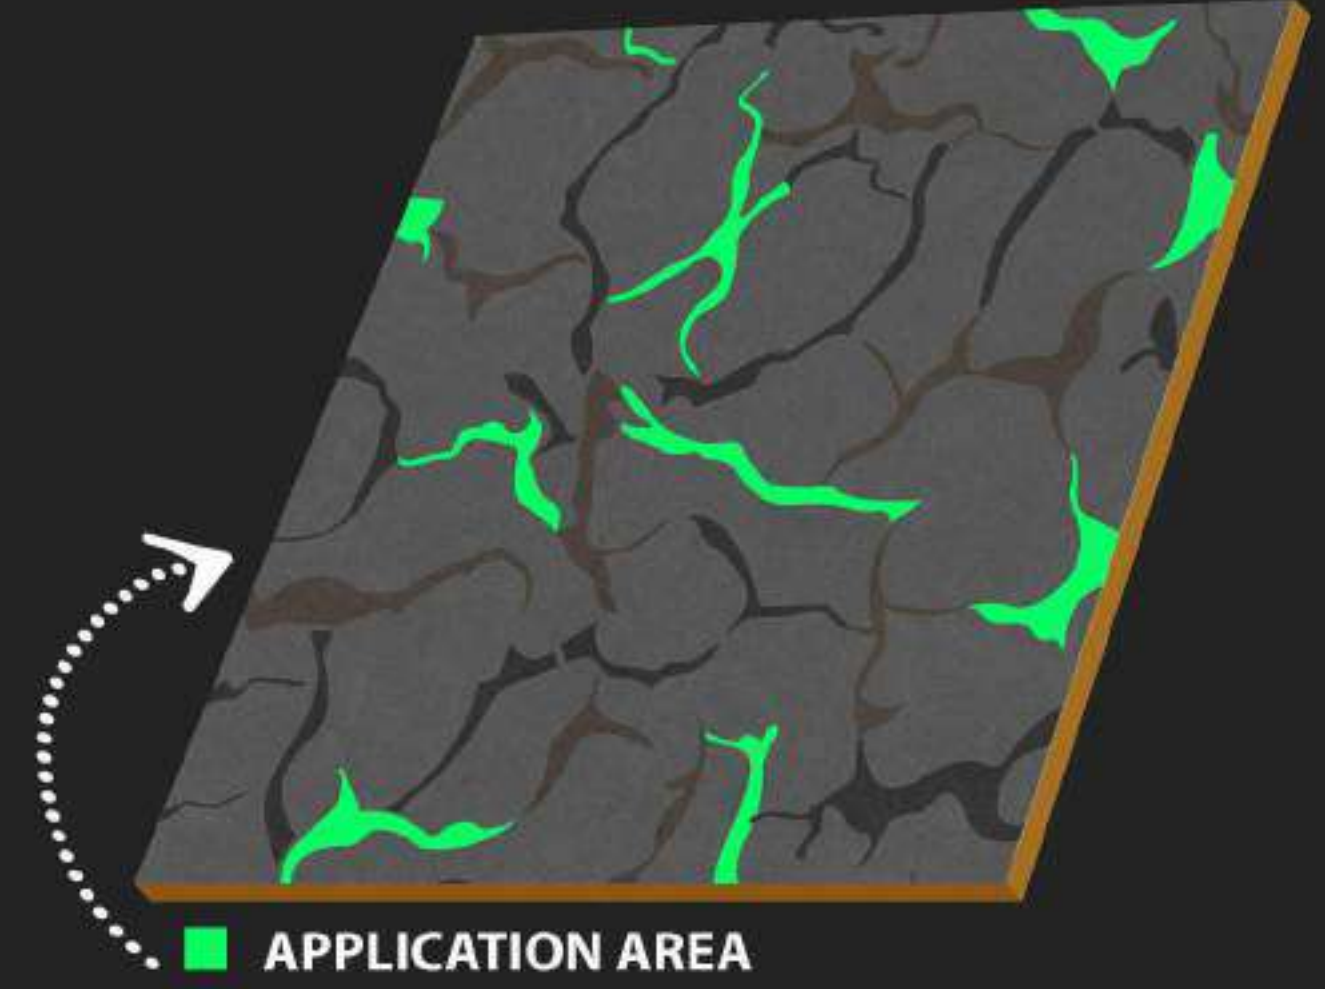

600 x
600 mm

CARVING
SURFACE

MATT
FINISH

WATER
PROOF

Carving
Surface

C-114