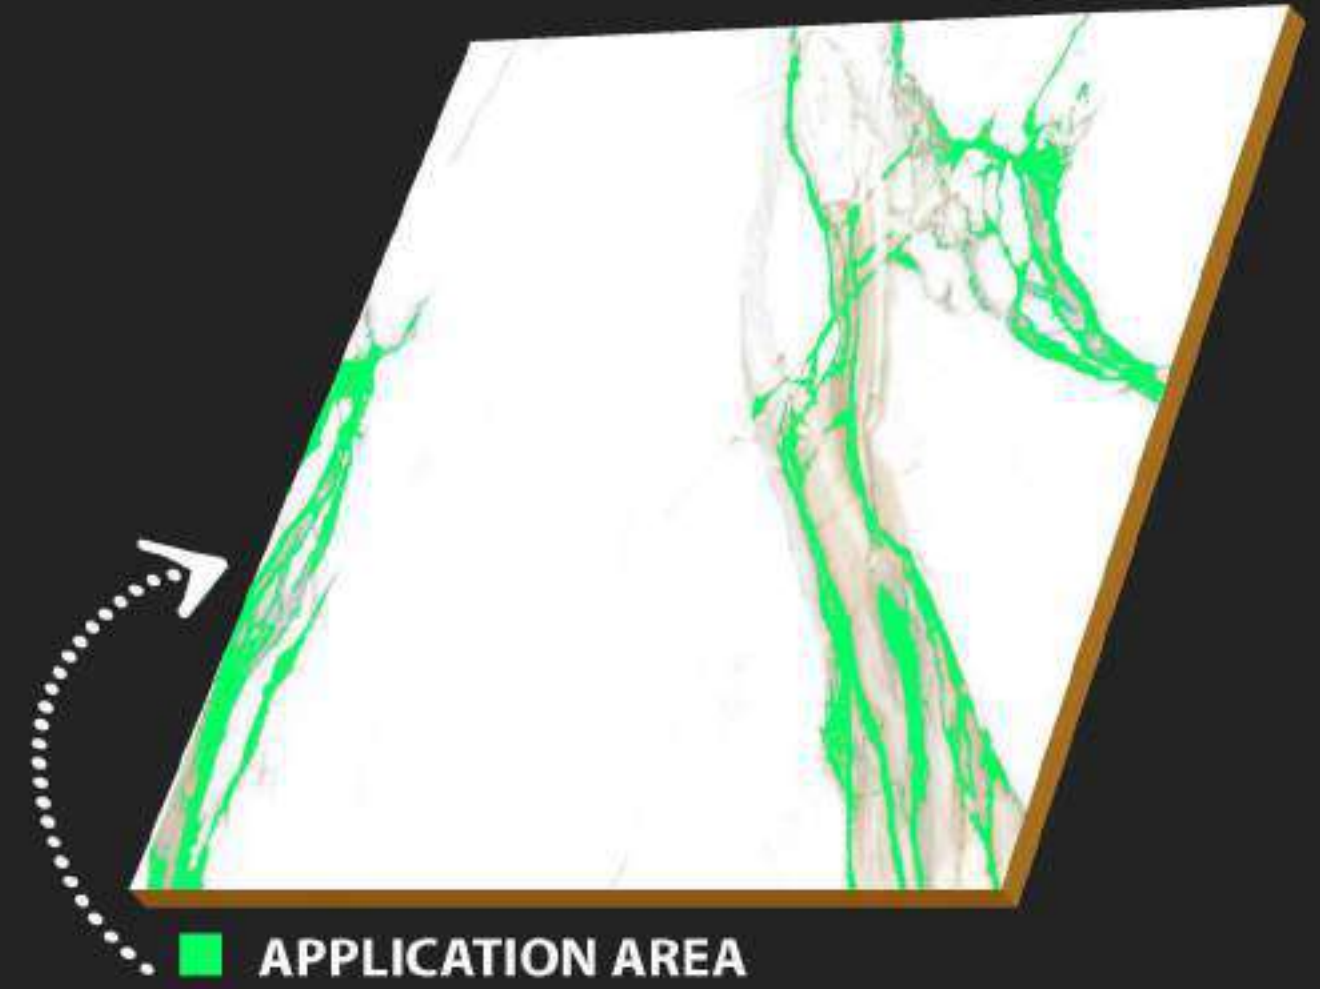

MATT
FINISH

WATER
PROOF

Carving
Surface

C-128

R-1

R-2

R-3

R-4