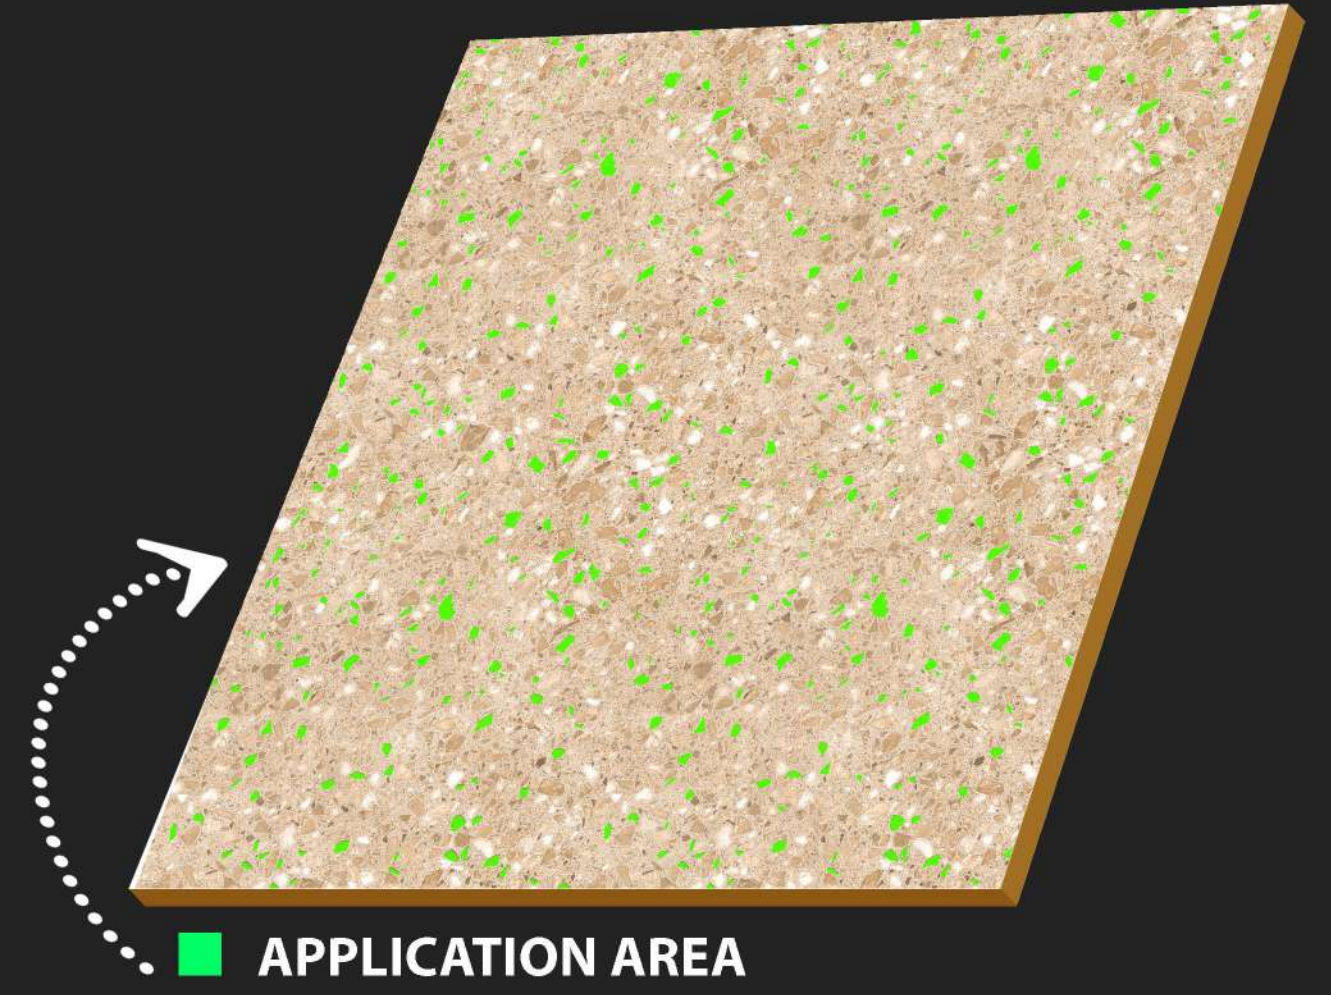

600 x
600 mm

CARVING
SURFACE

MATT
FINISH

WATER
PROOF

Carving
Surface

C-179