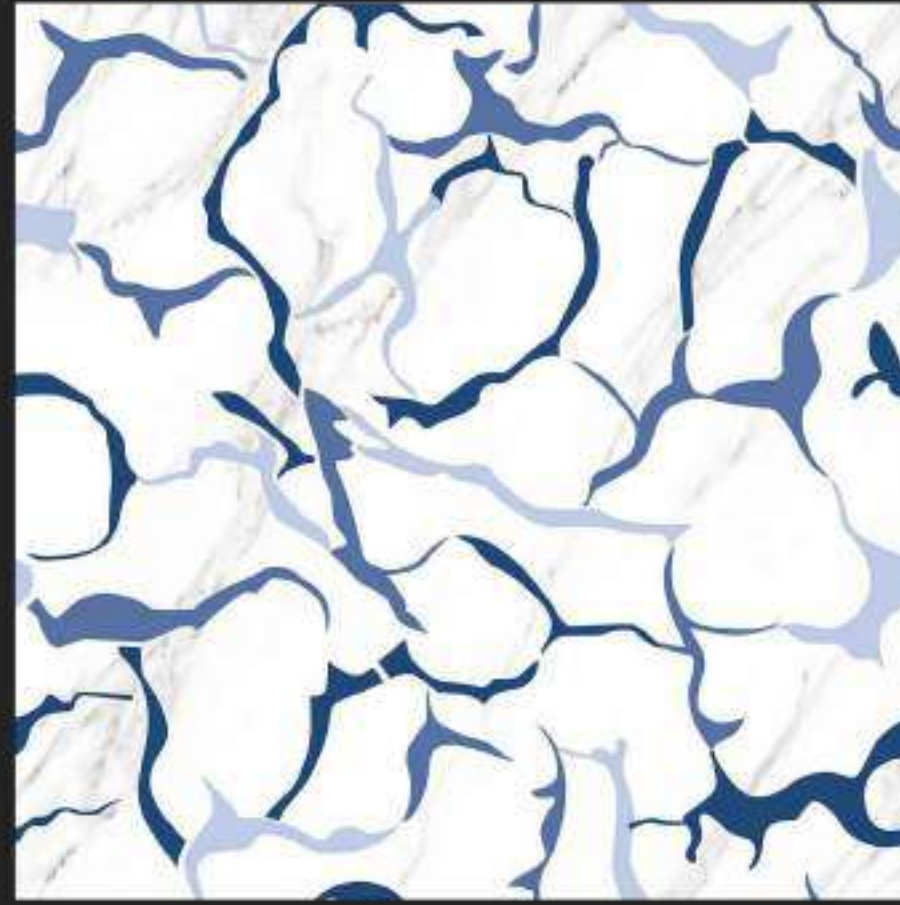

Spa & Wellness

Restaurants

600 x
600 mm

CARVING
SURFACE

MATT
FINISH

WATER
PROOF

Carving
Surface

C-115