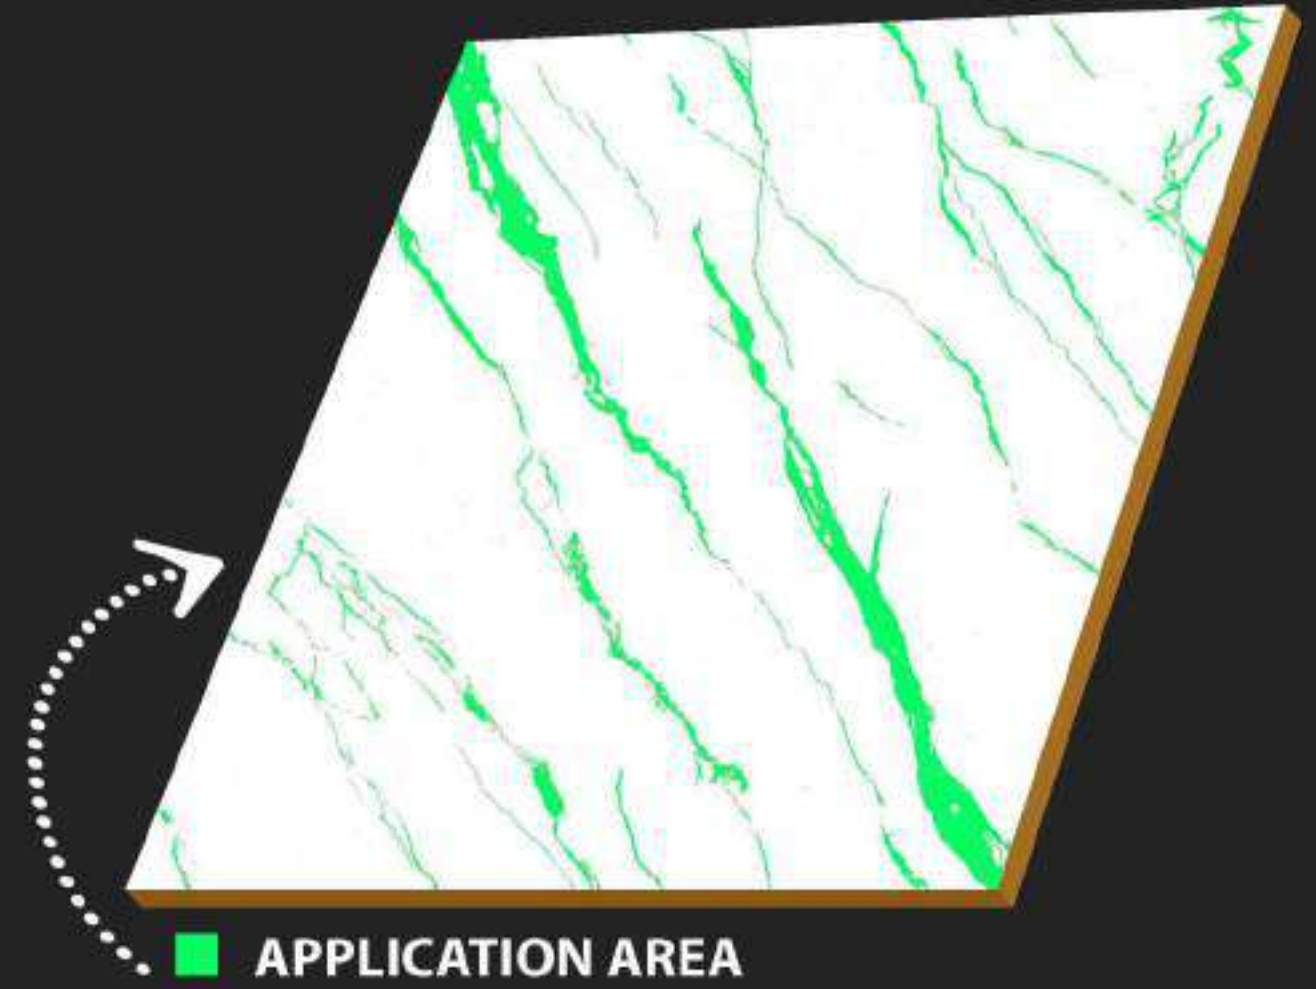

600 x
600 mm

CARVING
SURFACE

MATT
FINISH

WATER
PROOF

Carving
Surface

C-111

APPLICATION AREA

TILES
OF
INDIA

Airports

Hotels

Offices

Museums

Shops

Homes

Spa & Wellness

Restaurants